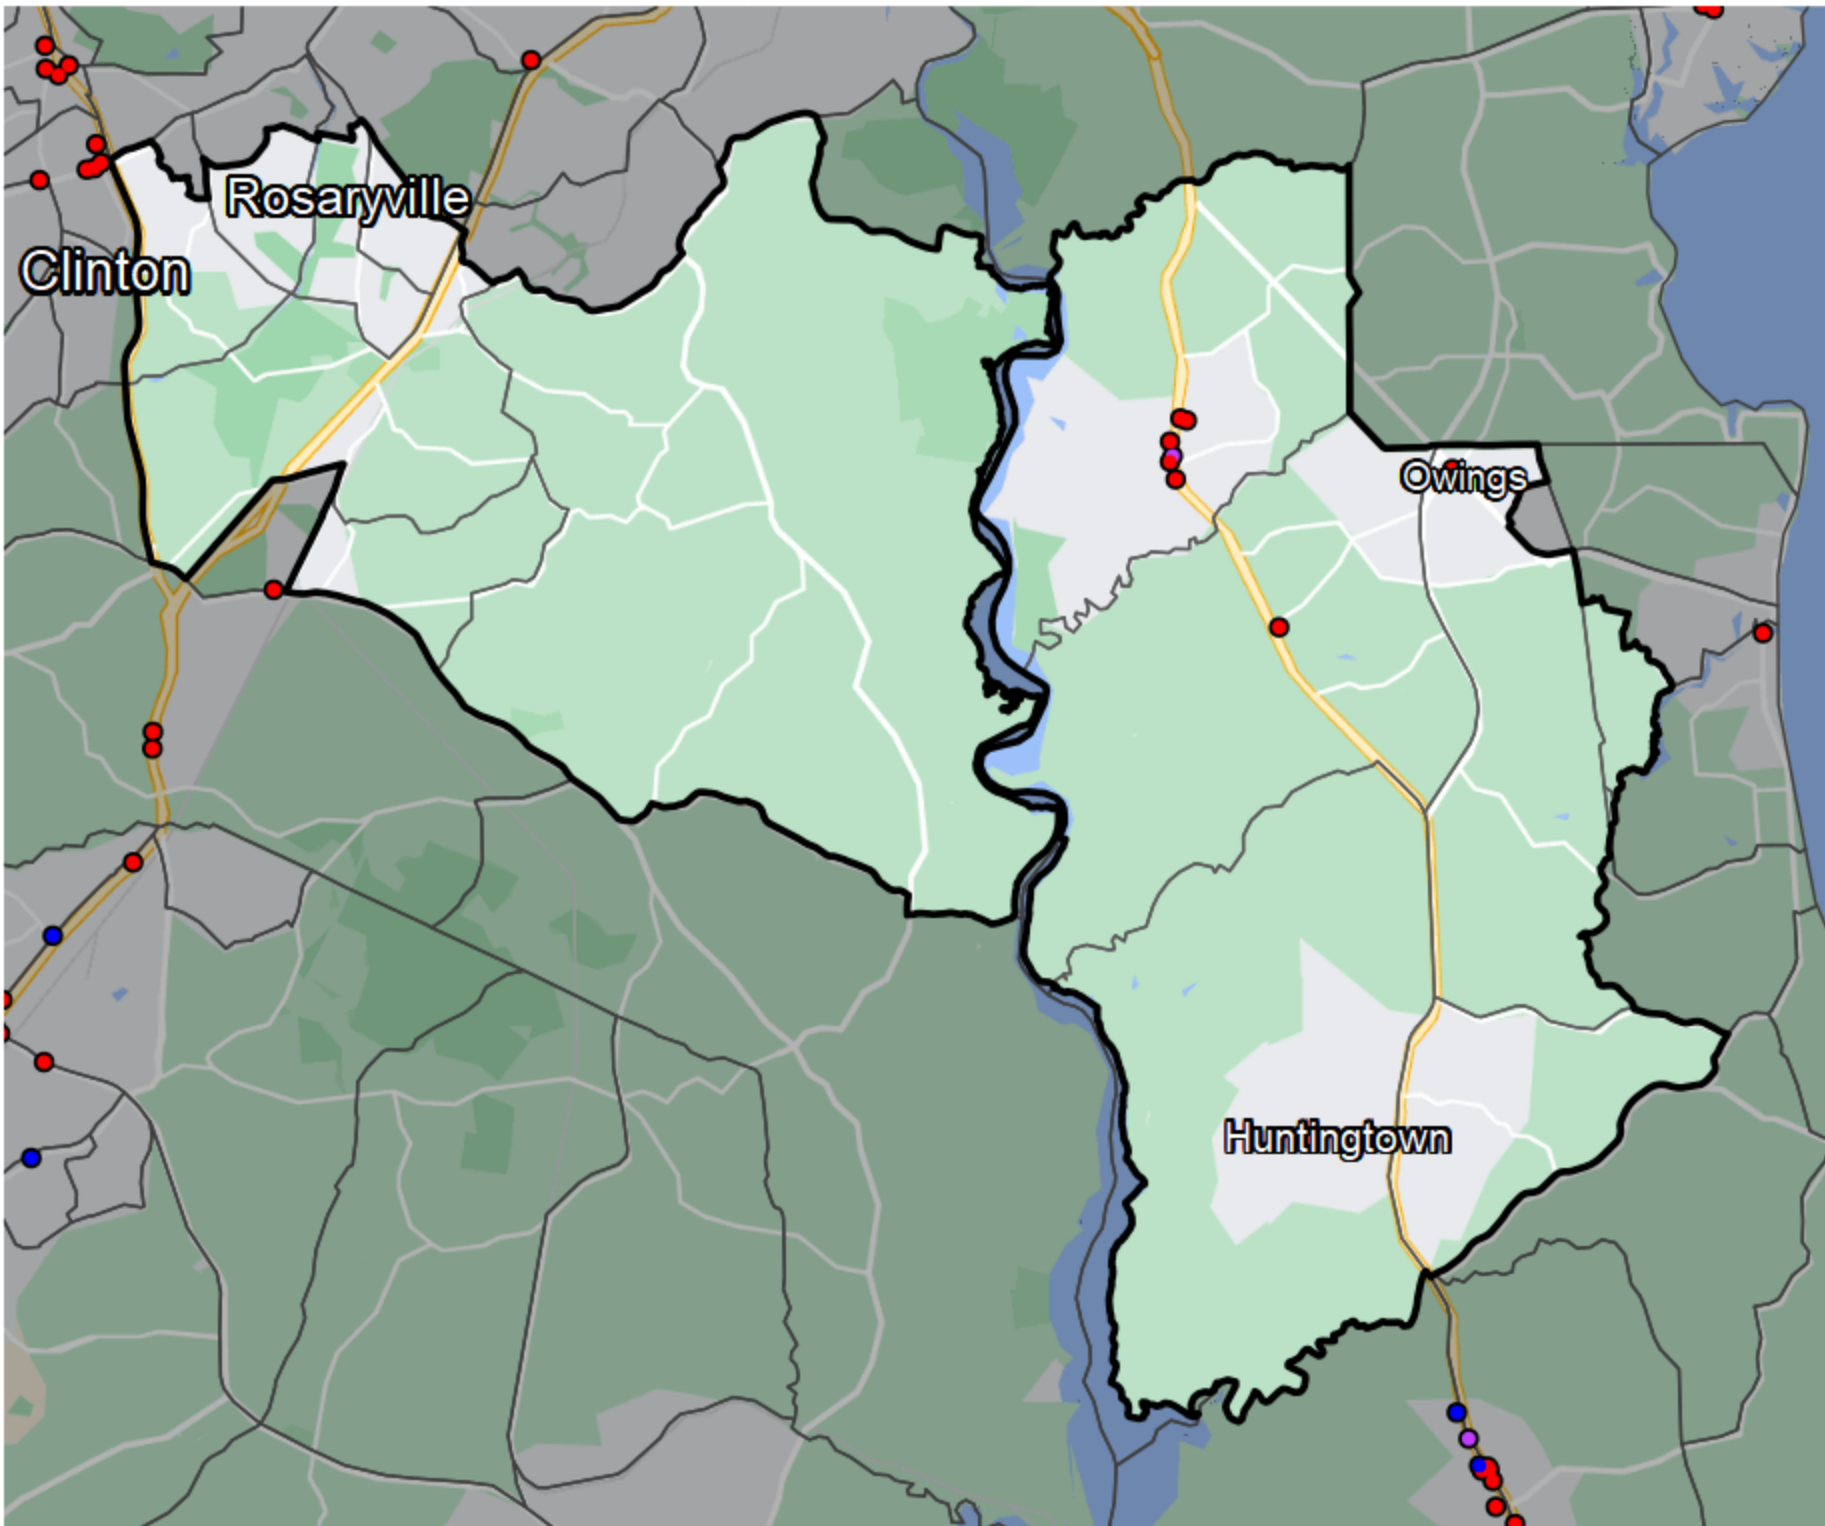

Maryland - State Legislative Subdistrict 27B

- Banking Desert**
- No Branches within 10 Miles of Population Center
- Financial Institutions**
- Bank: 1
 - Bank, Out-of-State: 7
 - Credit Union: 0
 - Credit Union, Out-of-State: 0

Sources: NCUA, FDIC, UW-Madison Population Lab, CDFI, US Census, Google Maps, CUNA