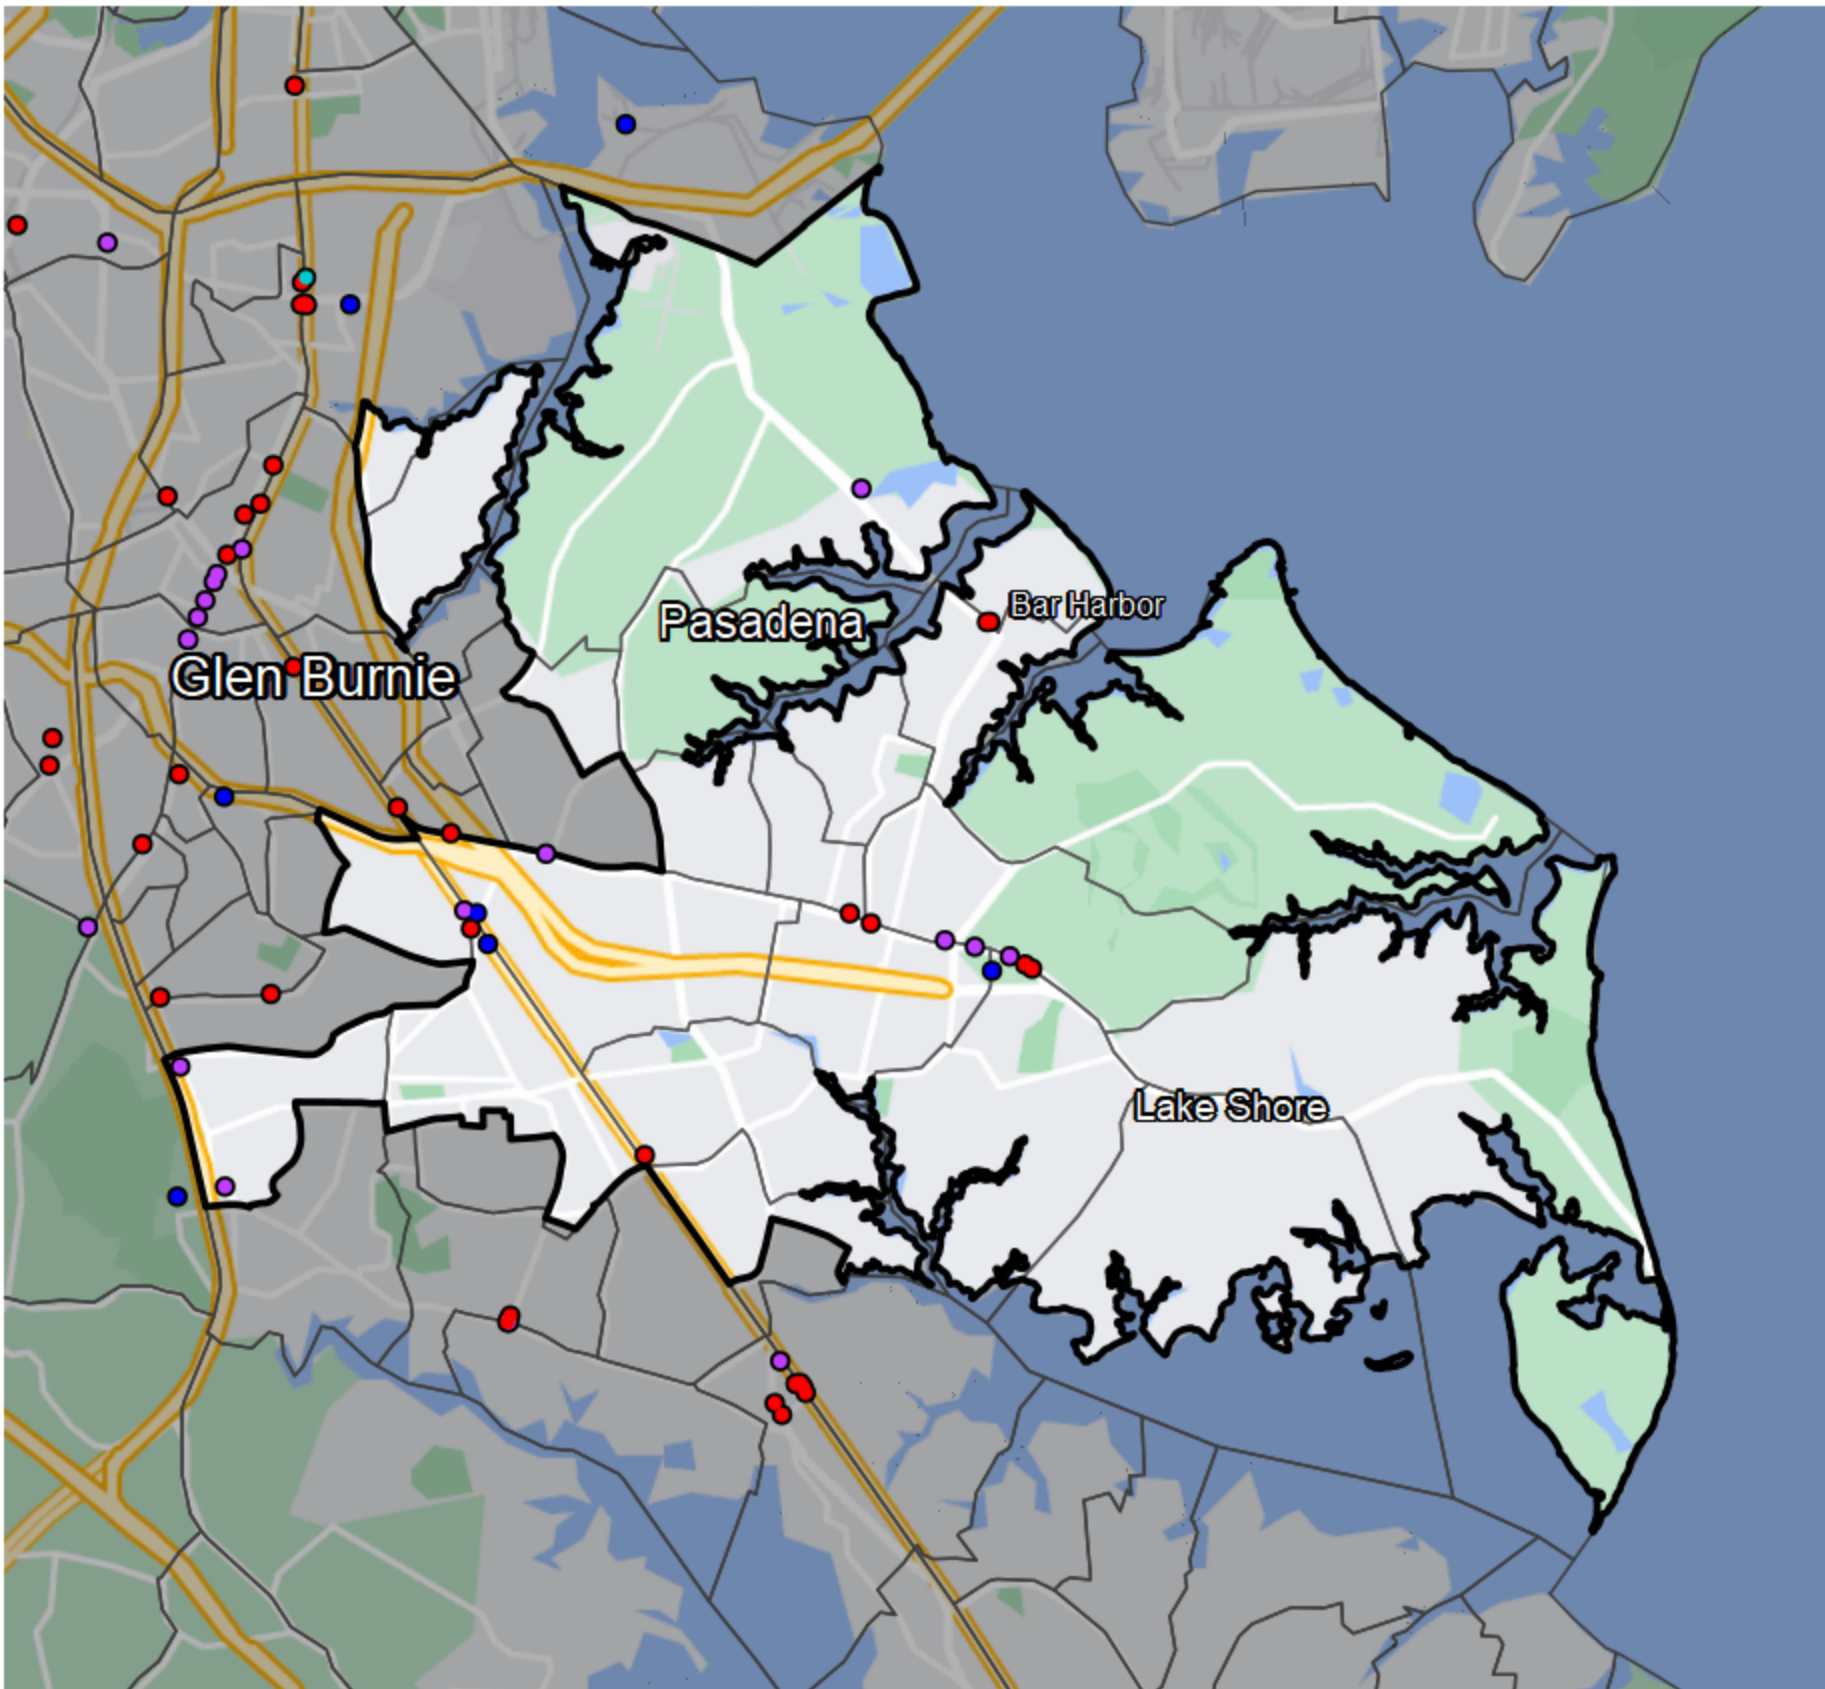

Maryland - State Legislative Subdistrict 31B

Sources: NCUA, FDIC, UW-Madison Population Lab, CDFI, US Census, Google Maps, CUNA