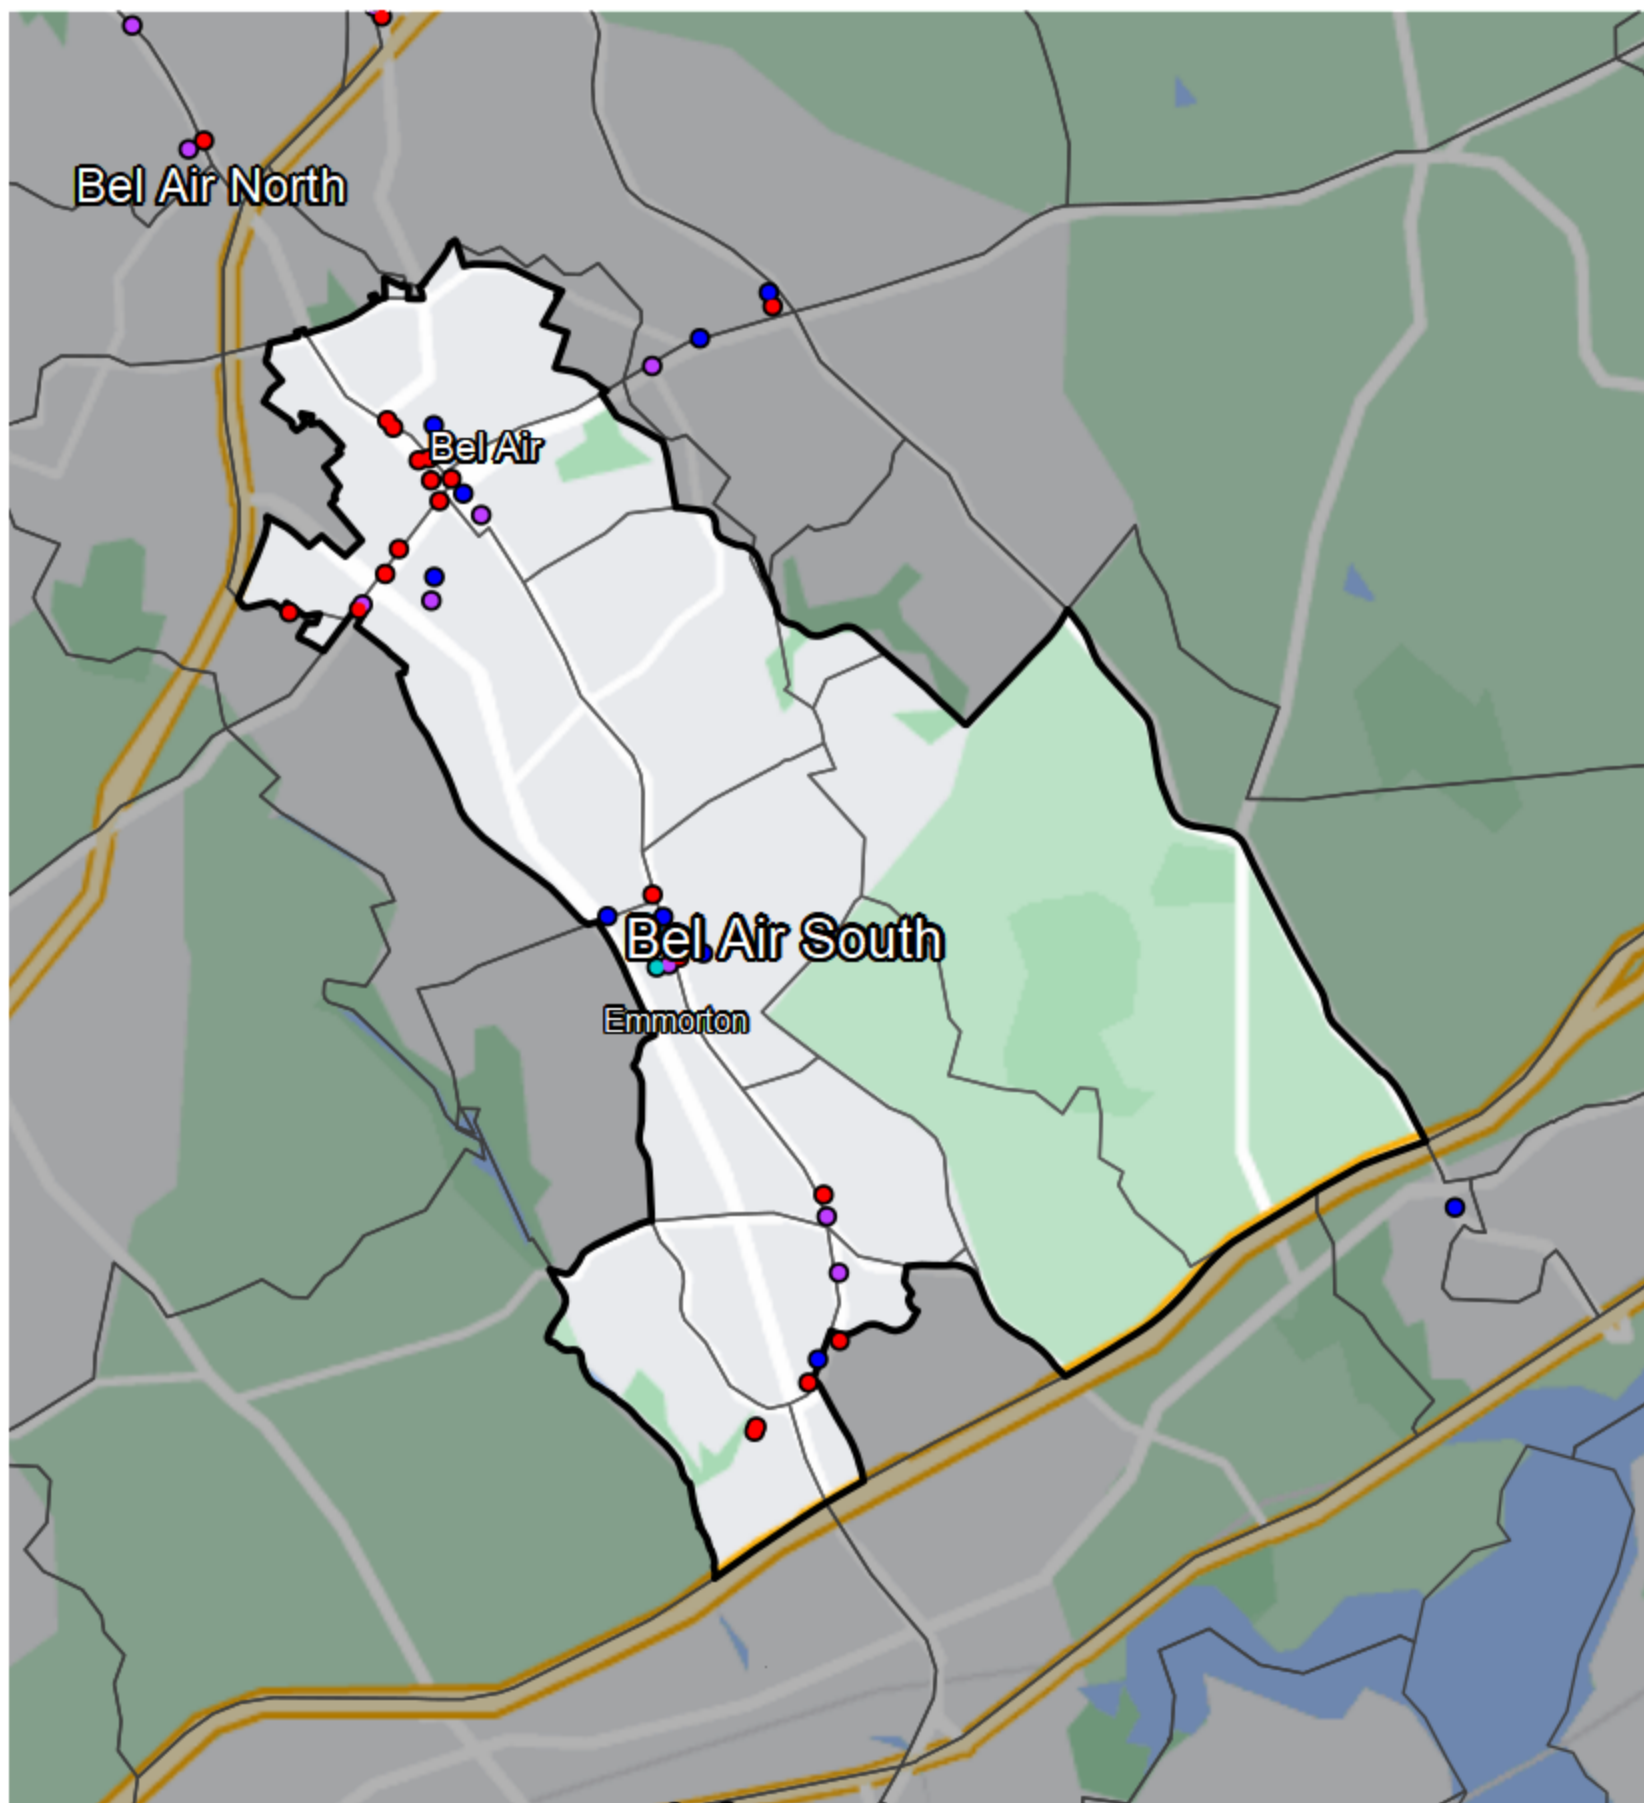

Maryland - State Legislative Subdistrict 34B

Banking Desert

No Branches within 10 Miles of Population Center

Financial Institutions

- Bank: 6
- Bank, Out-of-State: 16
- Credit Union: 7
- Credit Union, Out-of-State: 1