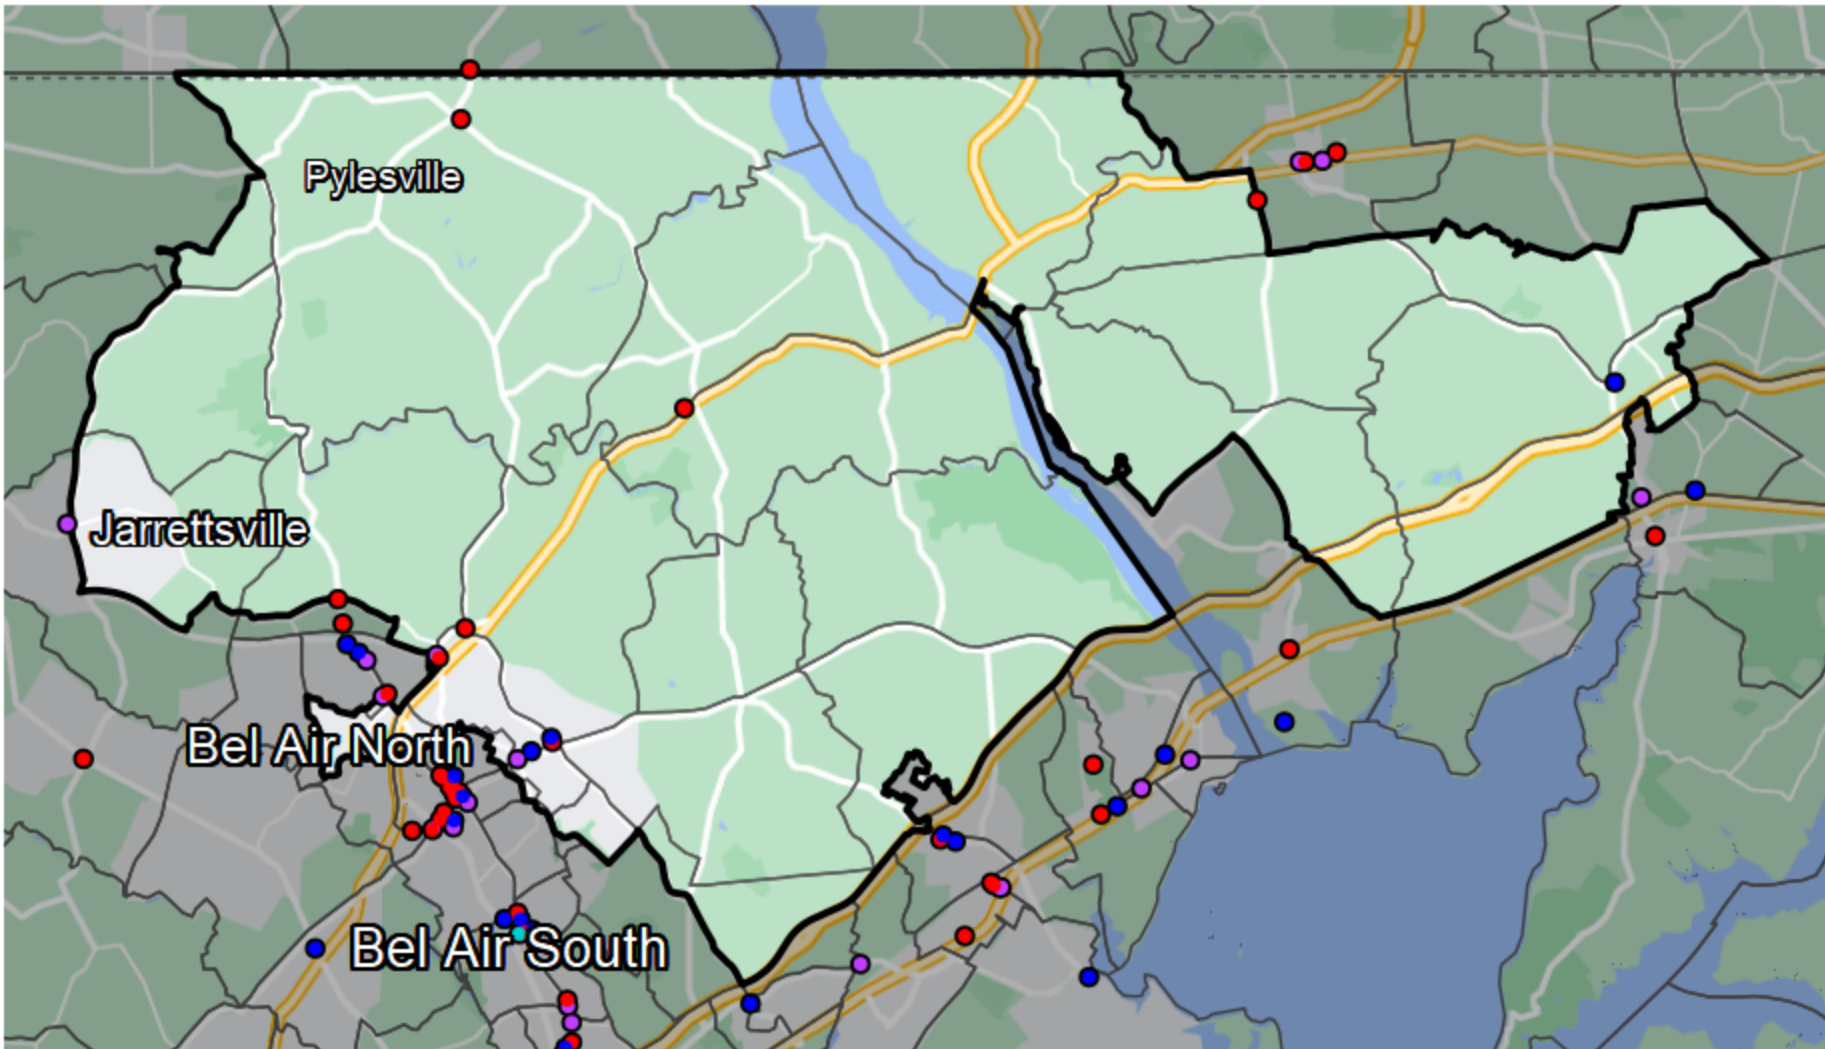

Maryland - State Legislative Subdistrict 35B

Banking Desert

No Branches within 10 Miles of Population Center

Financial Institutions

- Bank: 2
- Bank, Out-of-State: 6
- Credit Union: 3
- Credit Union, Out-of-State: 0

Sources: NCUA, FDIC, UW-Madison Population Lab, CDFI, US Census, Google Maps, CUNA