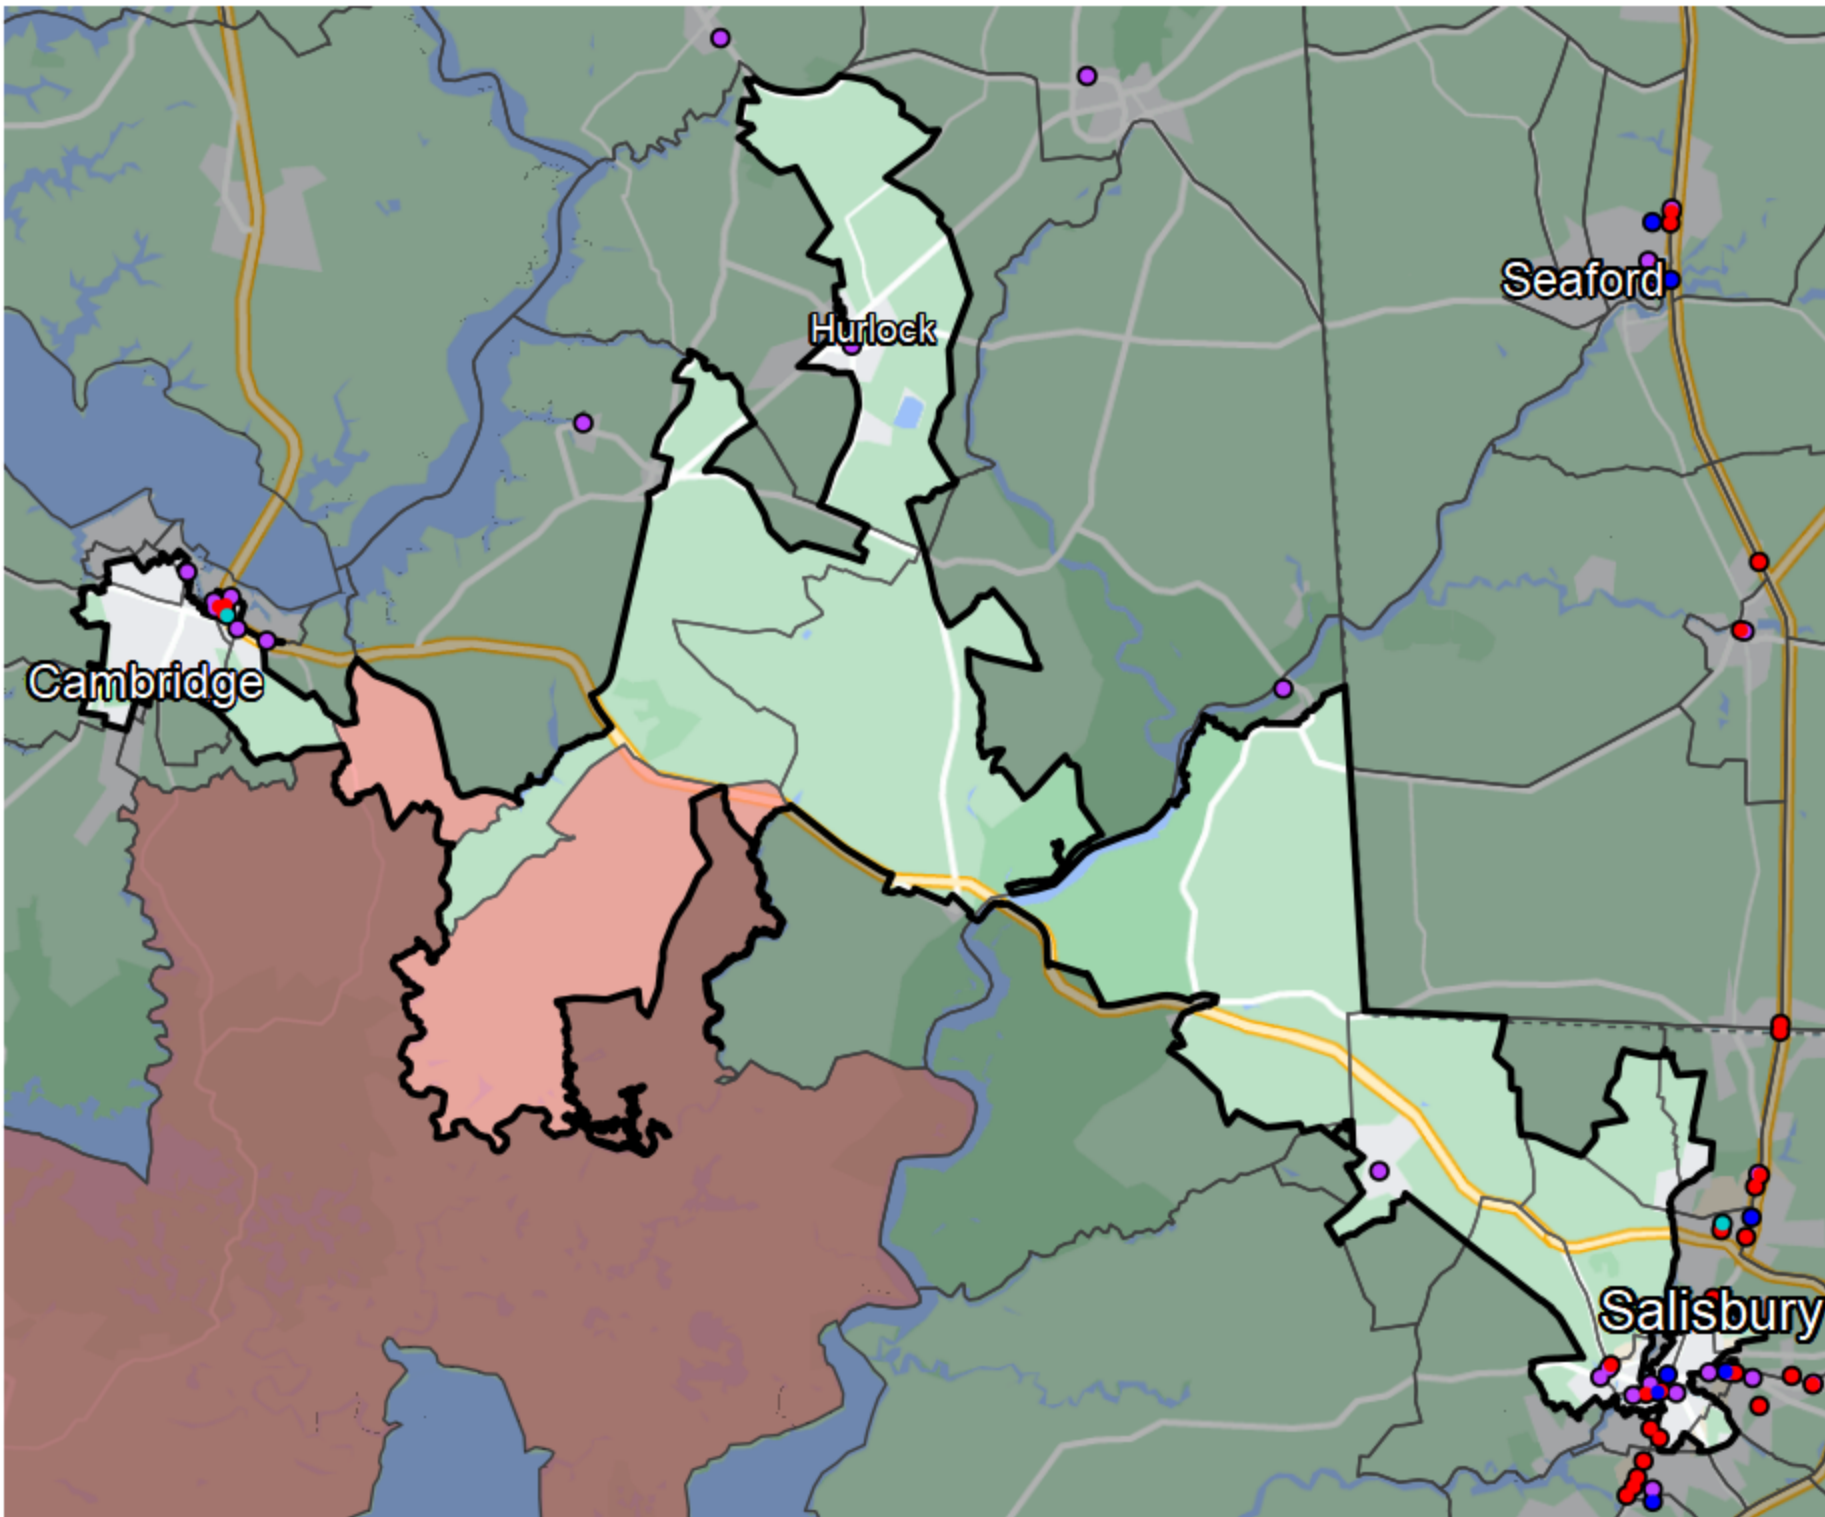

# Maryland - State Legislative Subdistrict 37A

**Banking Desert**  
No Branches within 10 Miles of Population Center

**Financial Institutions**

- Bank: 9
- Bank, Out-of-State: 5
- Credit Union: 3
- Credit Union, Out-of-State: 1

Sources: NCUA, FDIC, UW-Madison Population Lab, CDFI, US Census, Google Maps, CUNA