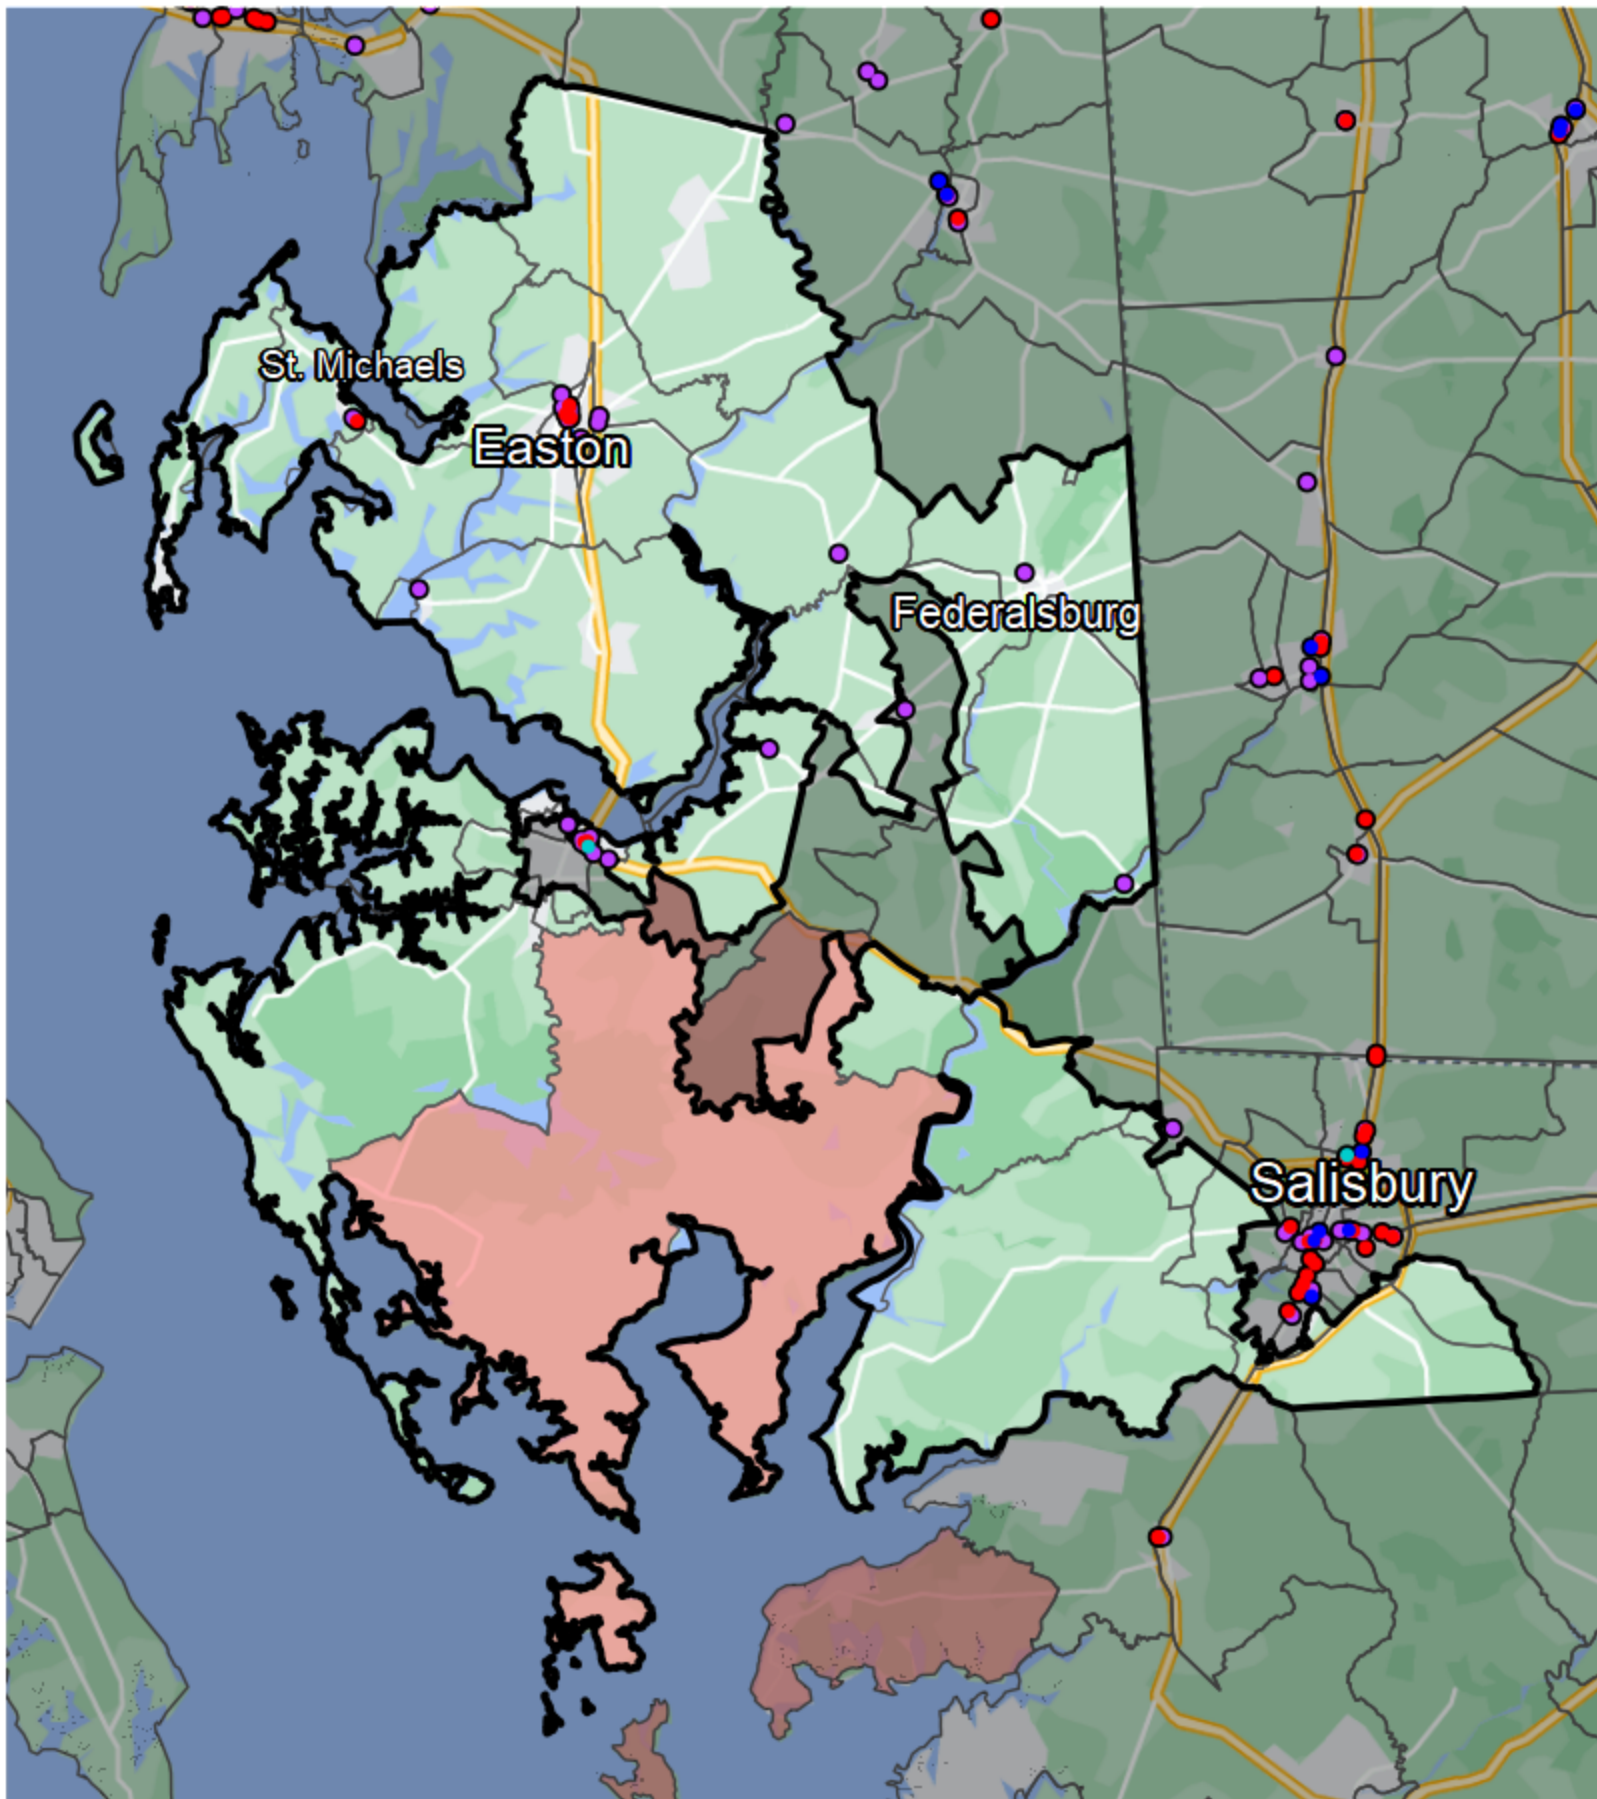

Maryland - State Legislative Subdistrict 37B

Banking Desert

■ No Branches within 10 Miles of Population Center

Financial Institutions

- Bank: 20
- Bank, Out-of-State: 9
- Credit Union: 0
- Credit Union, Out-of-State: 0