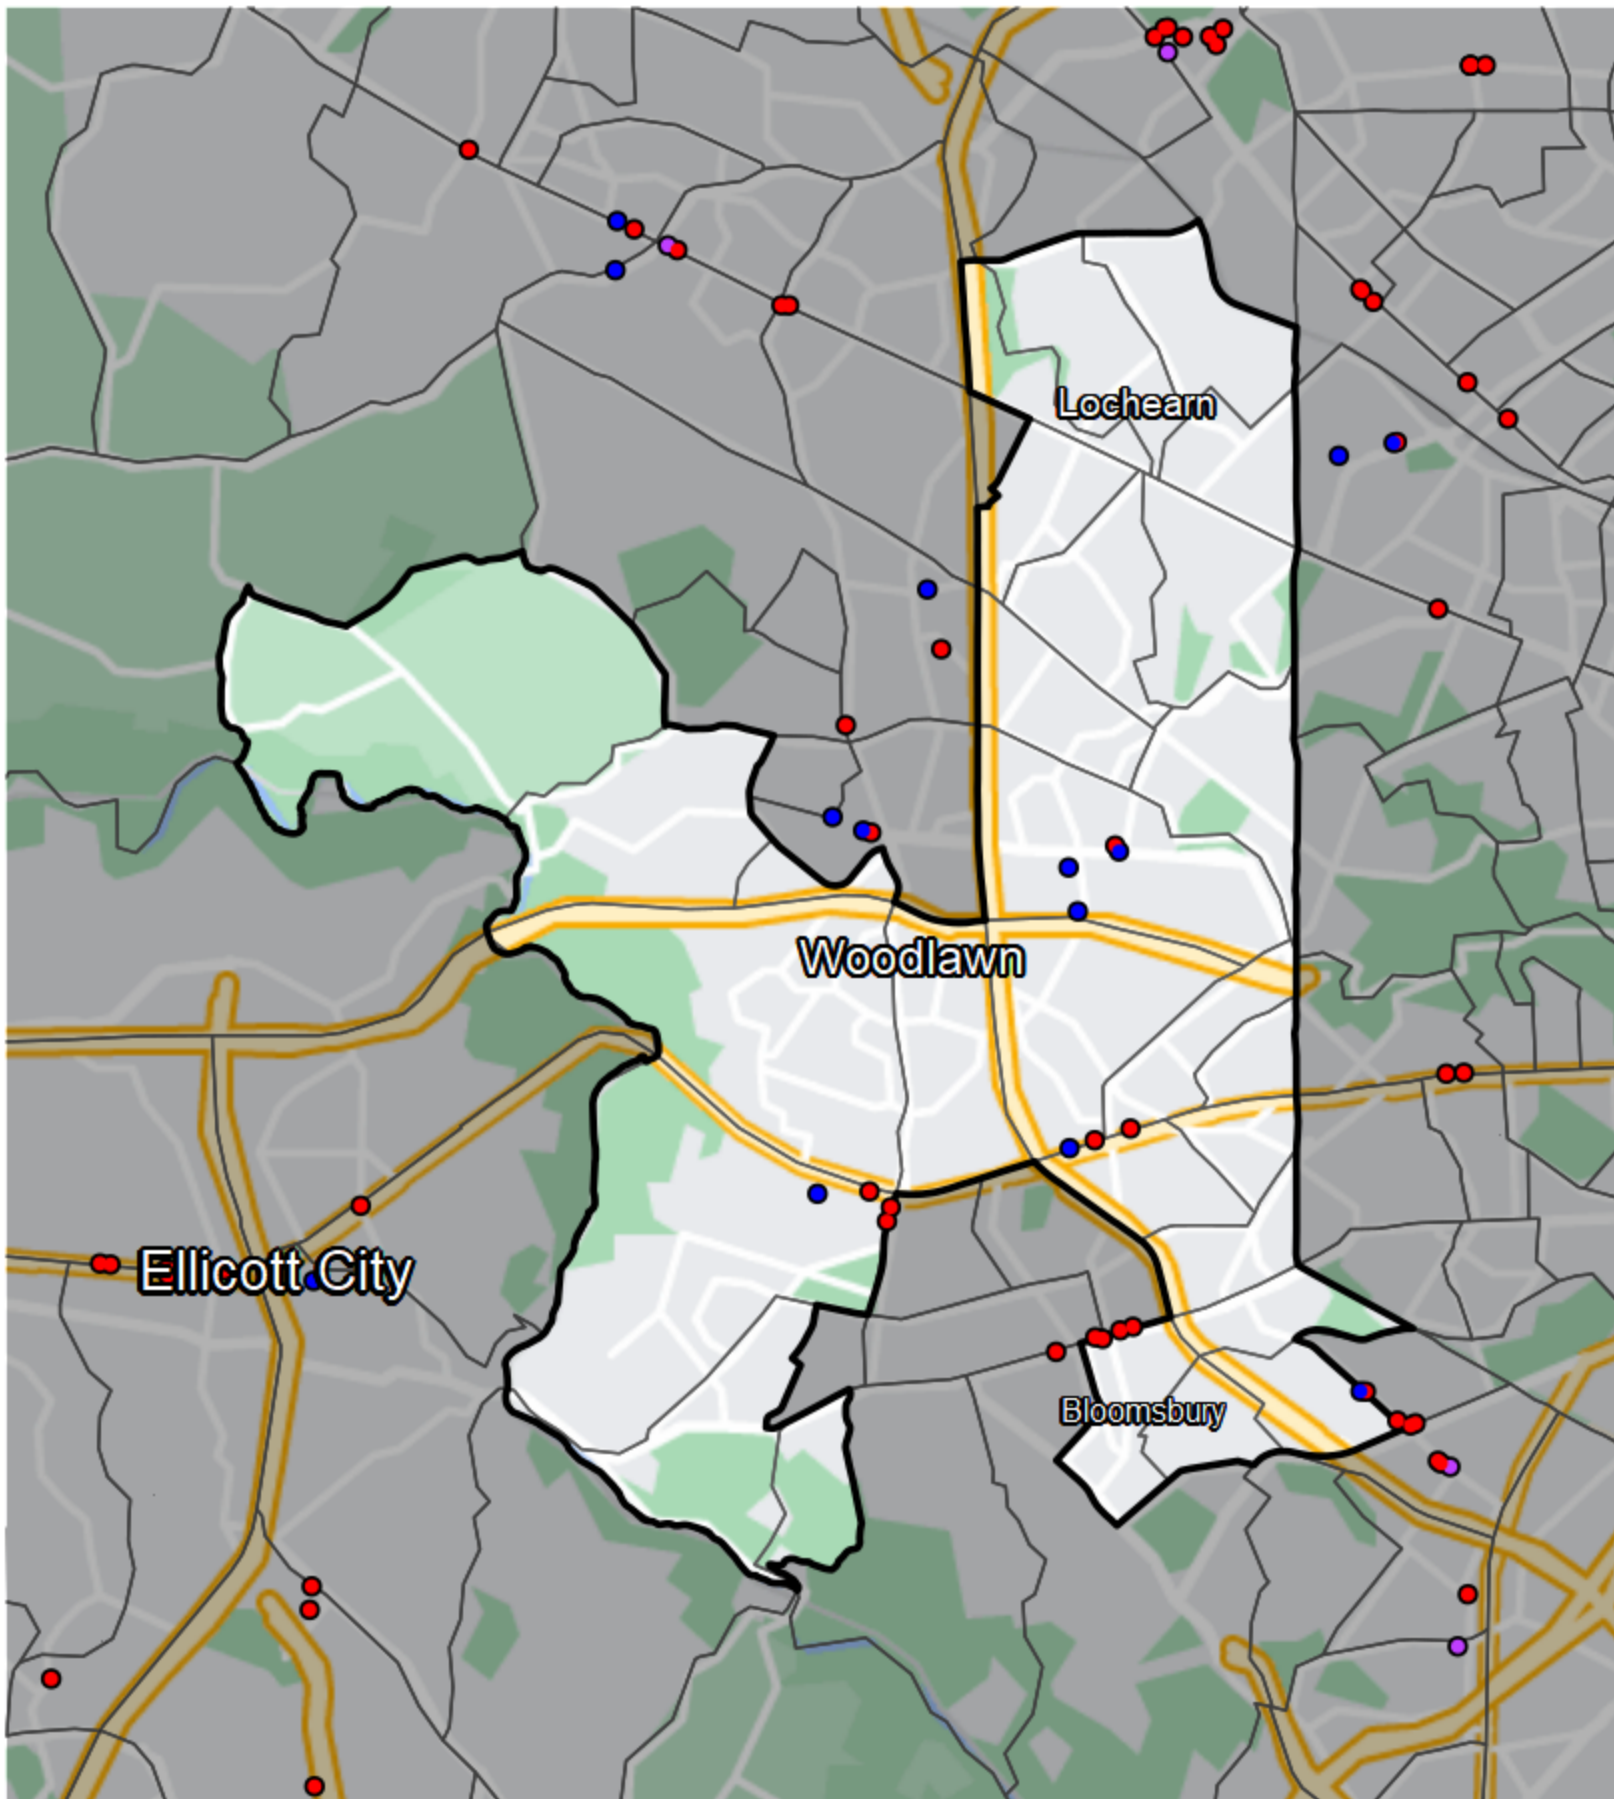

Maryland - State Legislative Subdistrict 44B

Banking Desert

■ No Branches within 10 Miles of Population Center

Financial Institutions

- Bank: 0
- Bank, Out-of-State: 7
- Credit Union: 6
- Credit Union, Out-of-State: 0