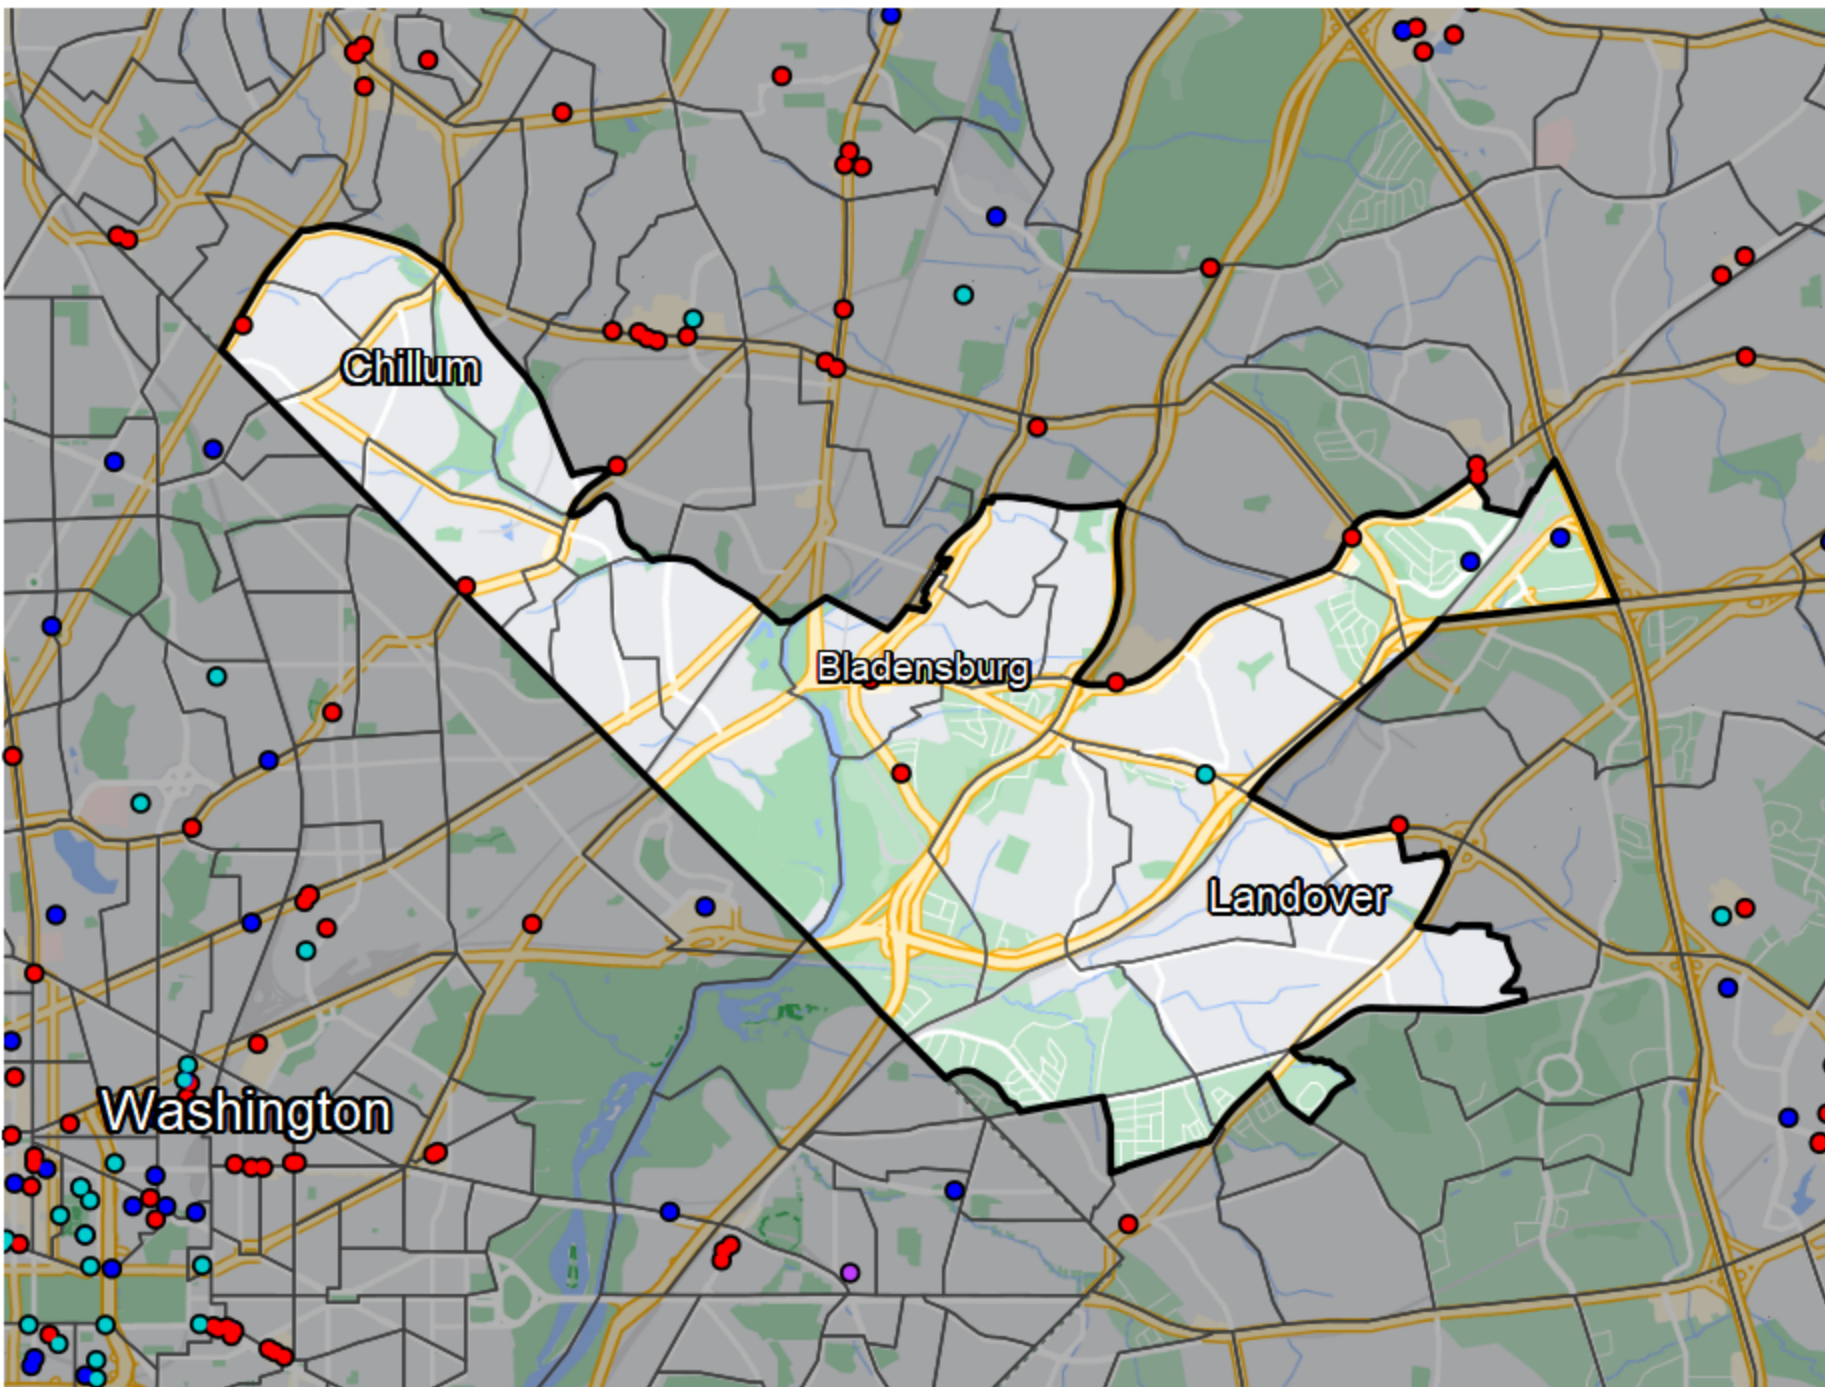

Maryland - State Legislative Subdistrict 47A

Banking Desert

No Branches within 10 Miles of Population Center

Financial Institutions

- Bank: 0
- Bank, Out-of-State: 5
- Credit Union: 2
- Credit Union, Out-of-State: 1