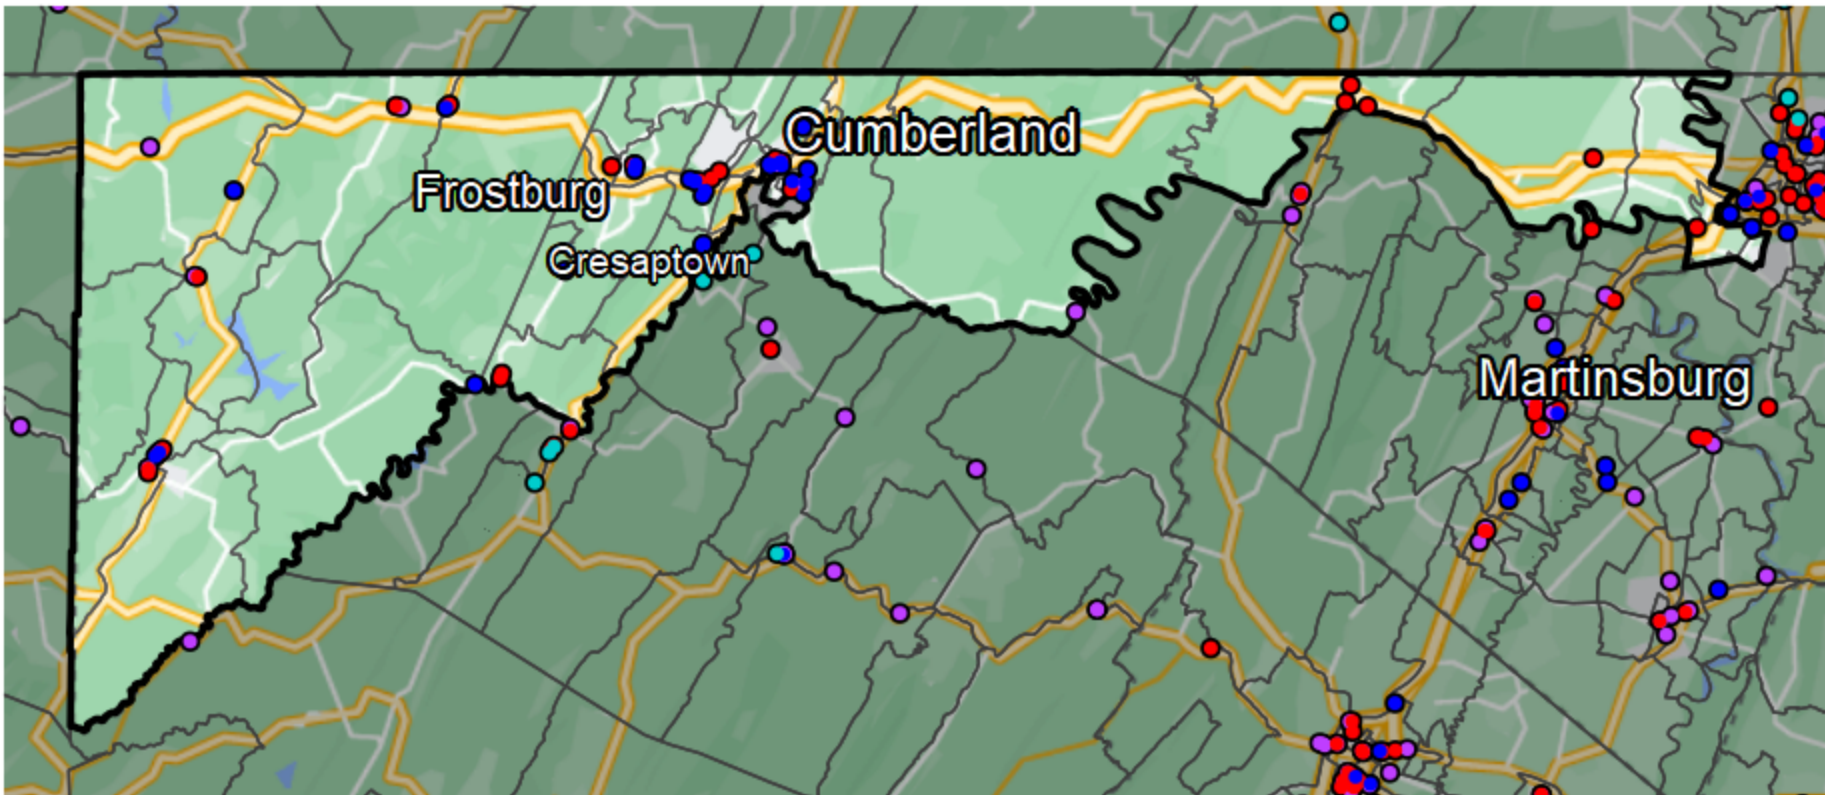

## Maryland - State Senate District 1

Banking Desert  
No Branches within 10 Miles of Population Center

Financial Institutions

- Bank: 8
- Bank, Out-of-State: 25
- Credit Union: 28
- Credit Union, Out-of-State: 0

Sources: NCUA, FDIC, UW-Madison Population Lab, CDFI, US Census, Google Maps, CUNA