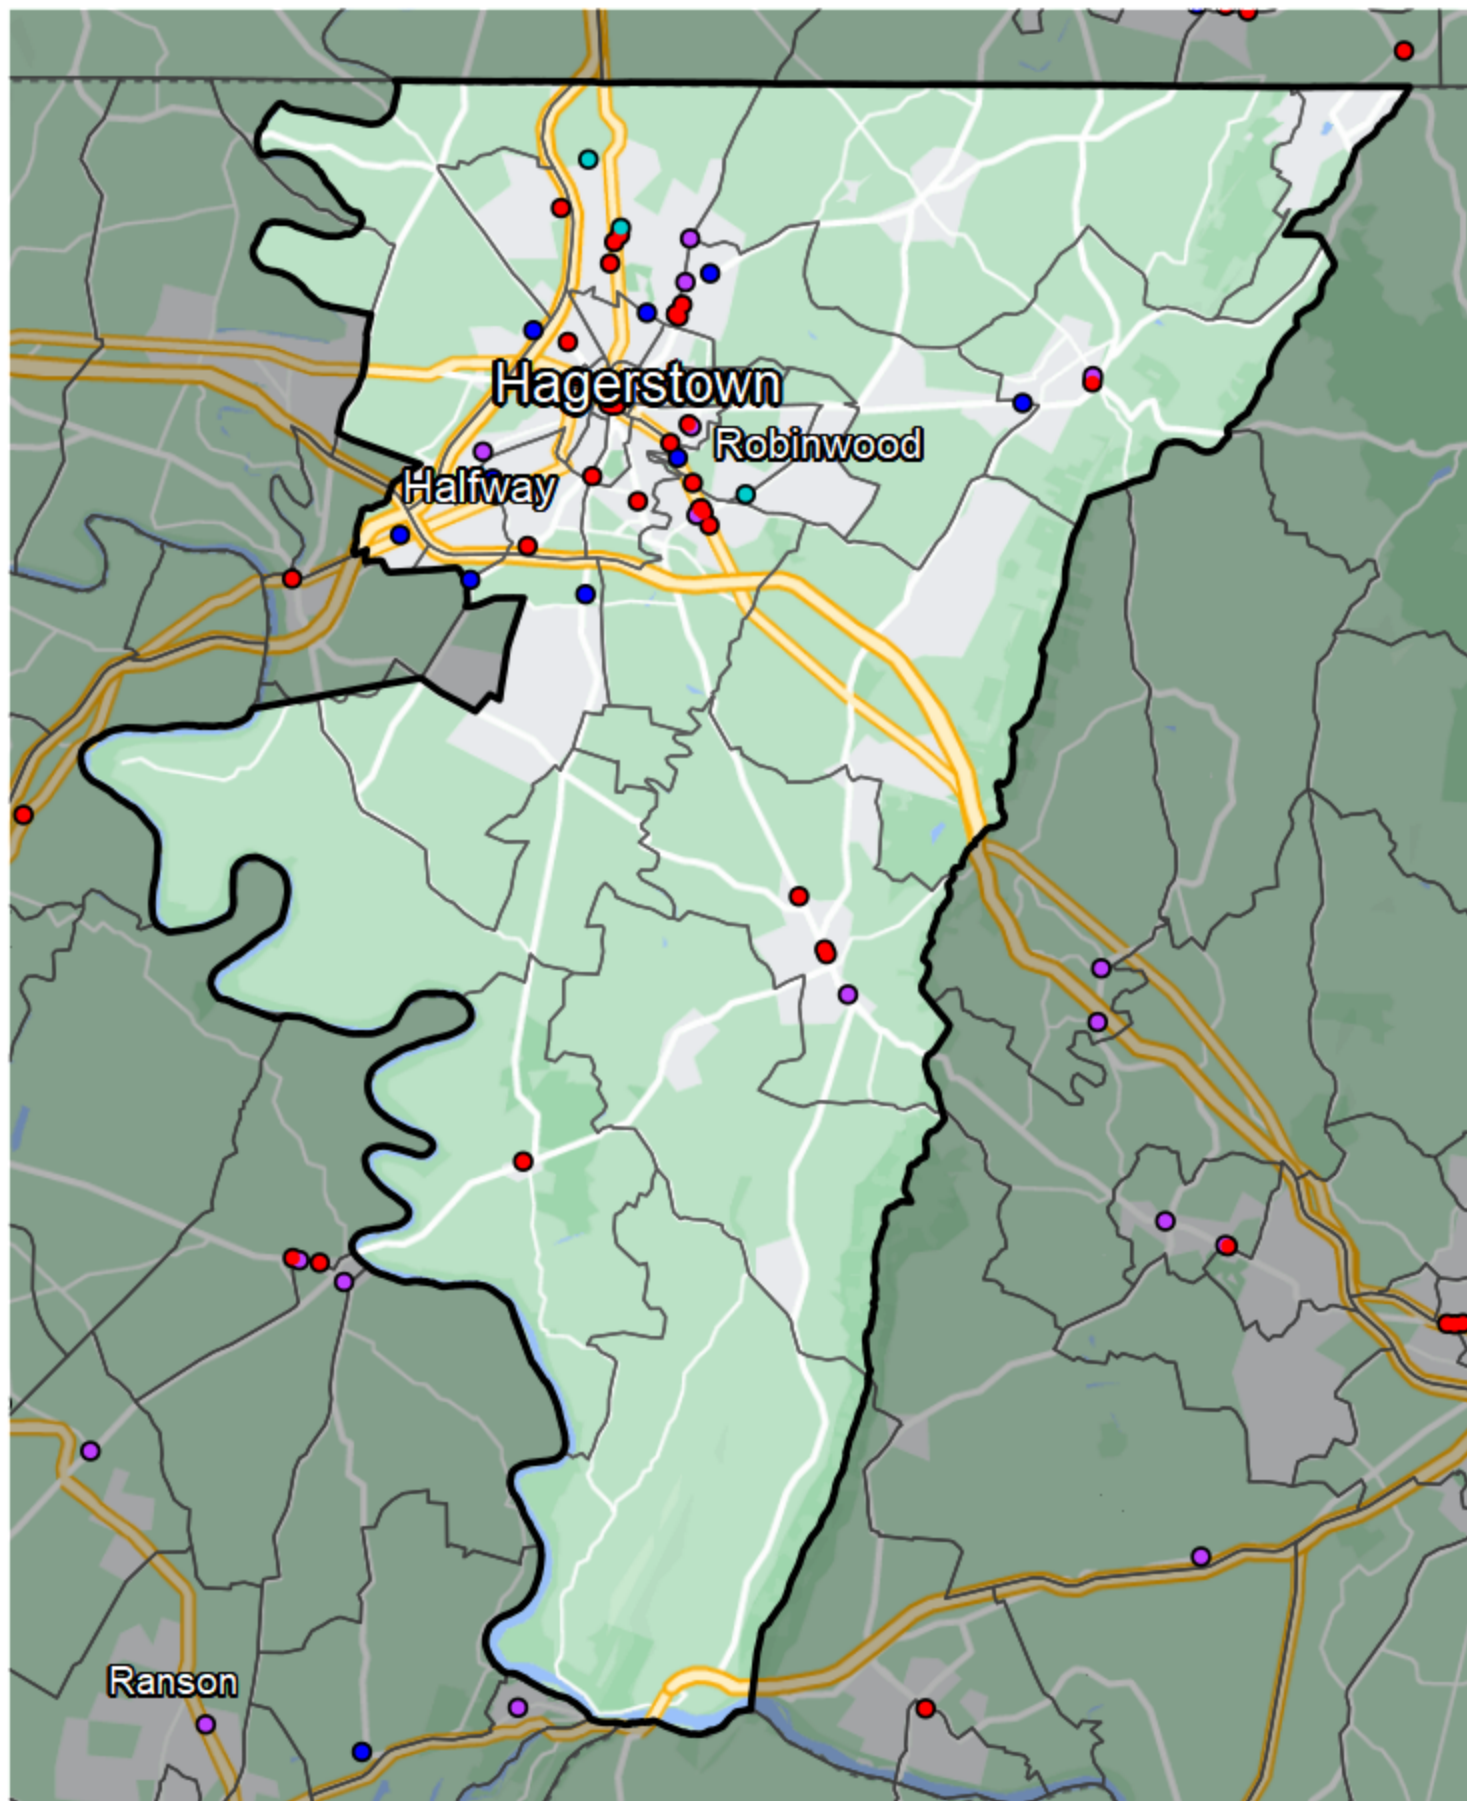

# Maryland - State Senate District 2

## Banking Desert

■ No Branches within 10 Miles of Population Center