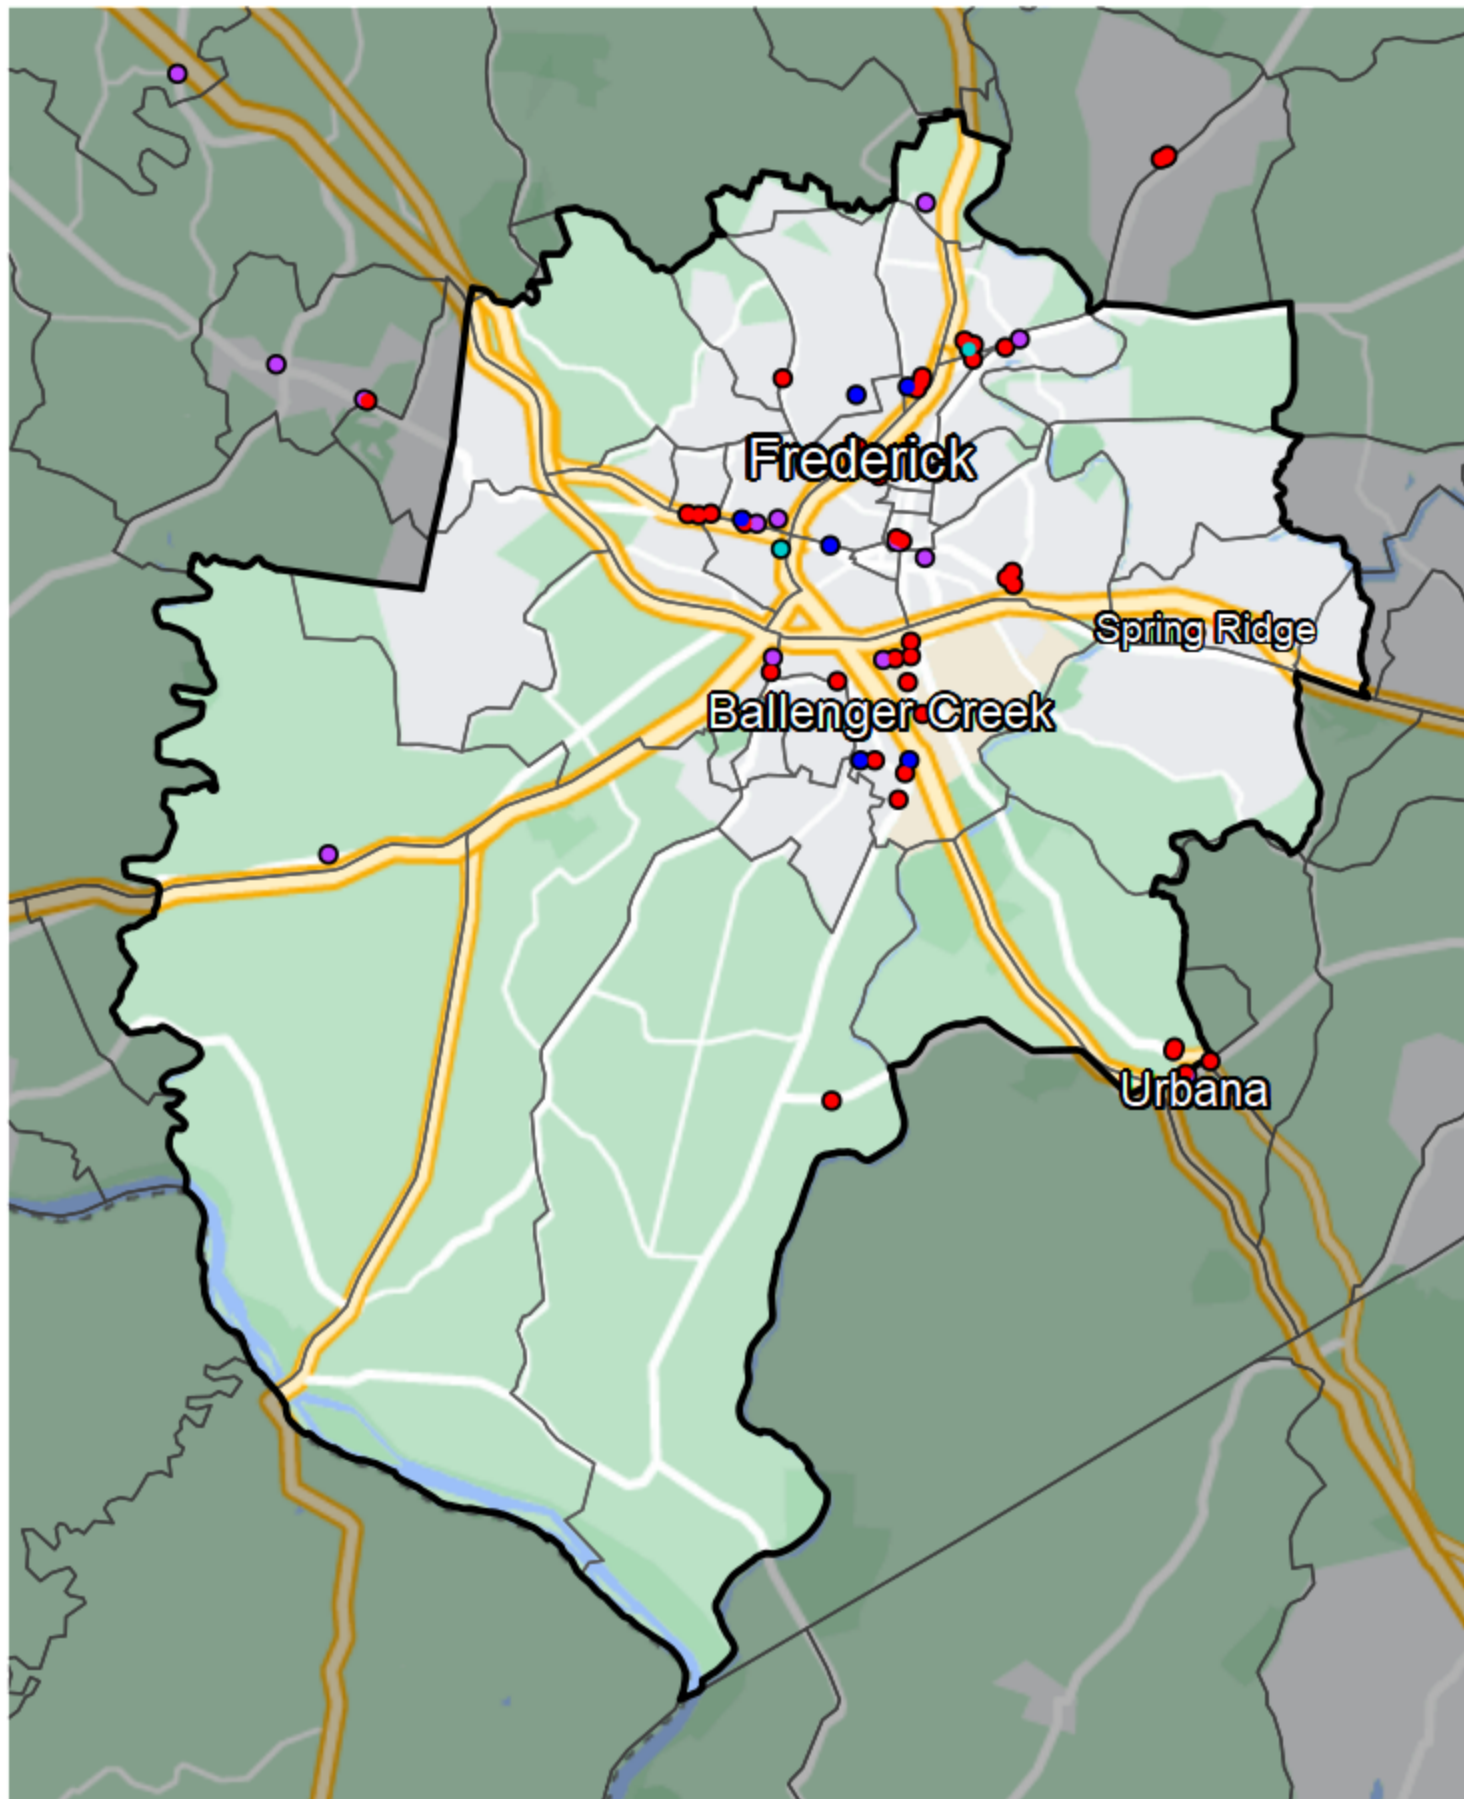

# Maryland - State Senate District 3

## Banking Desert

■ No Branches within 10 Miles of Population Center