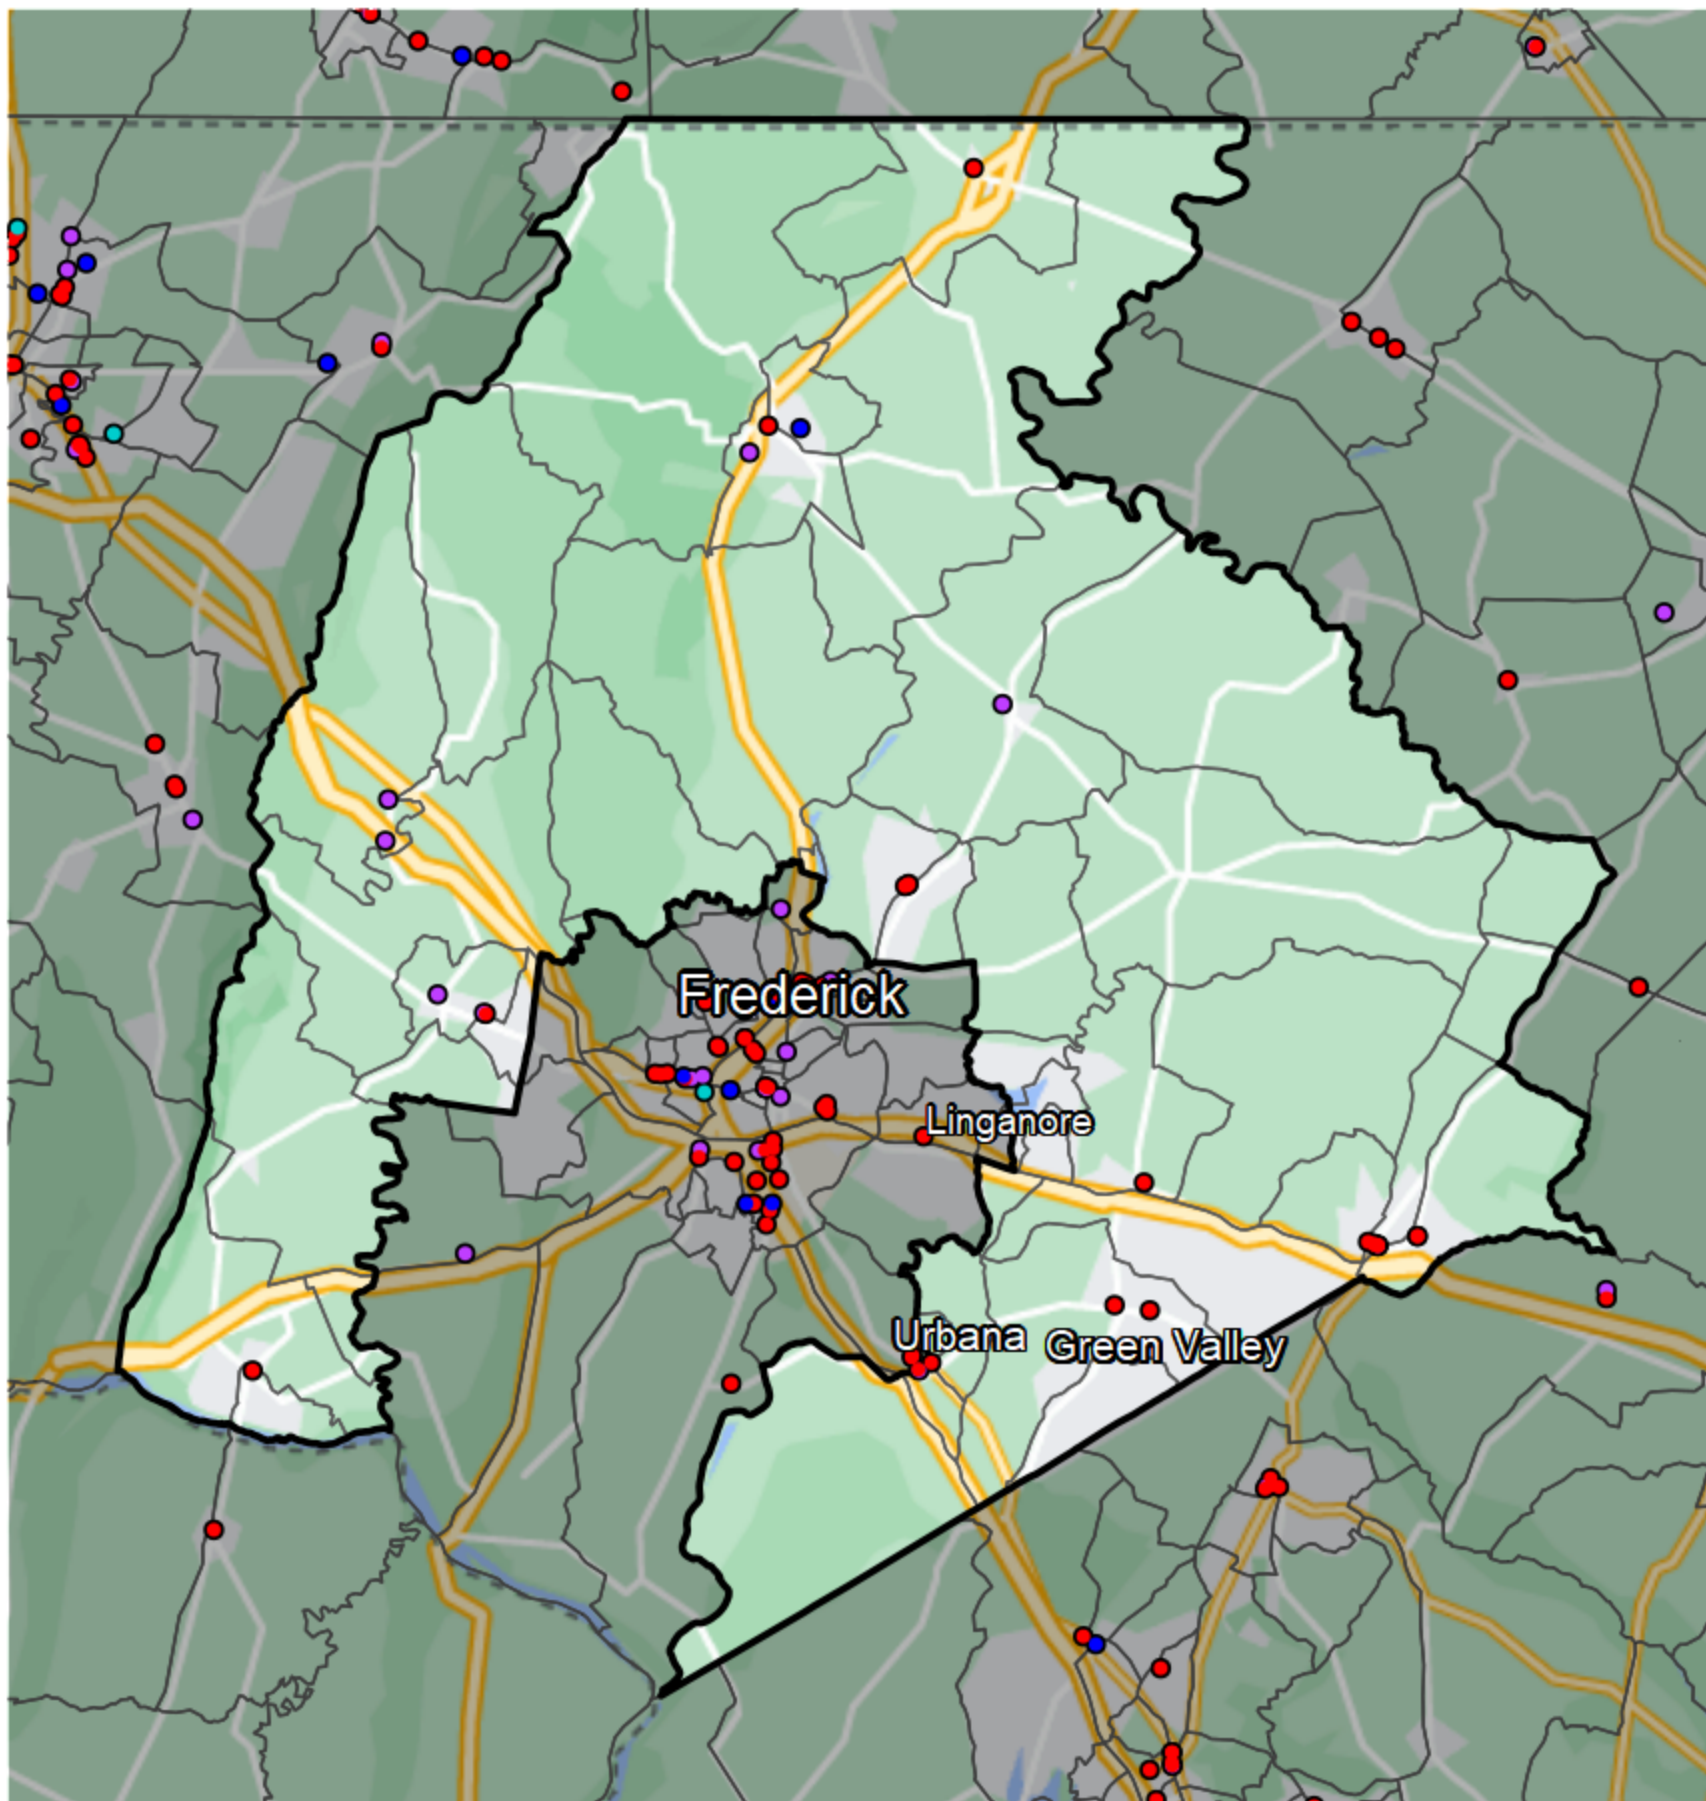

# Maryland - State Senate District 4

## Banking Desert

No Branches within 10 Miles of Population Center