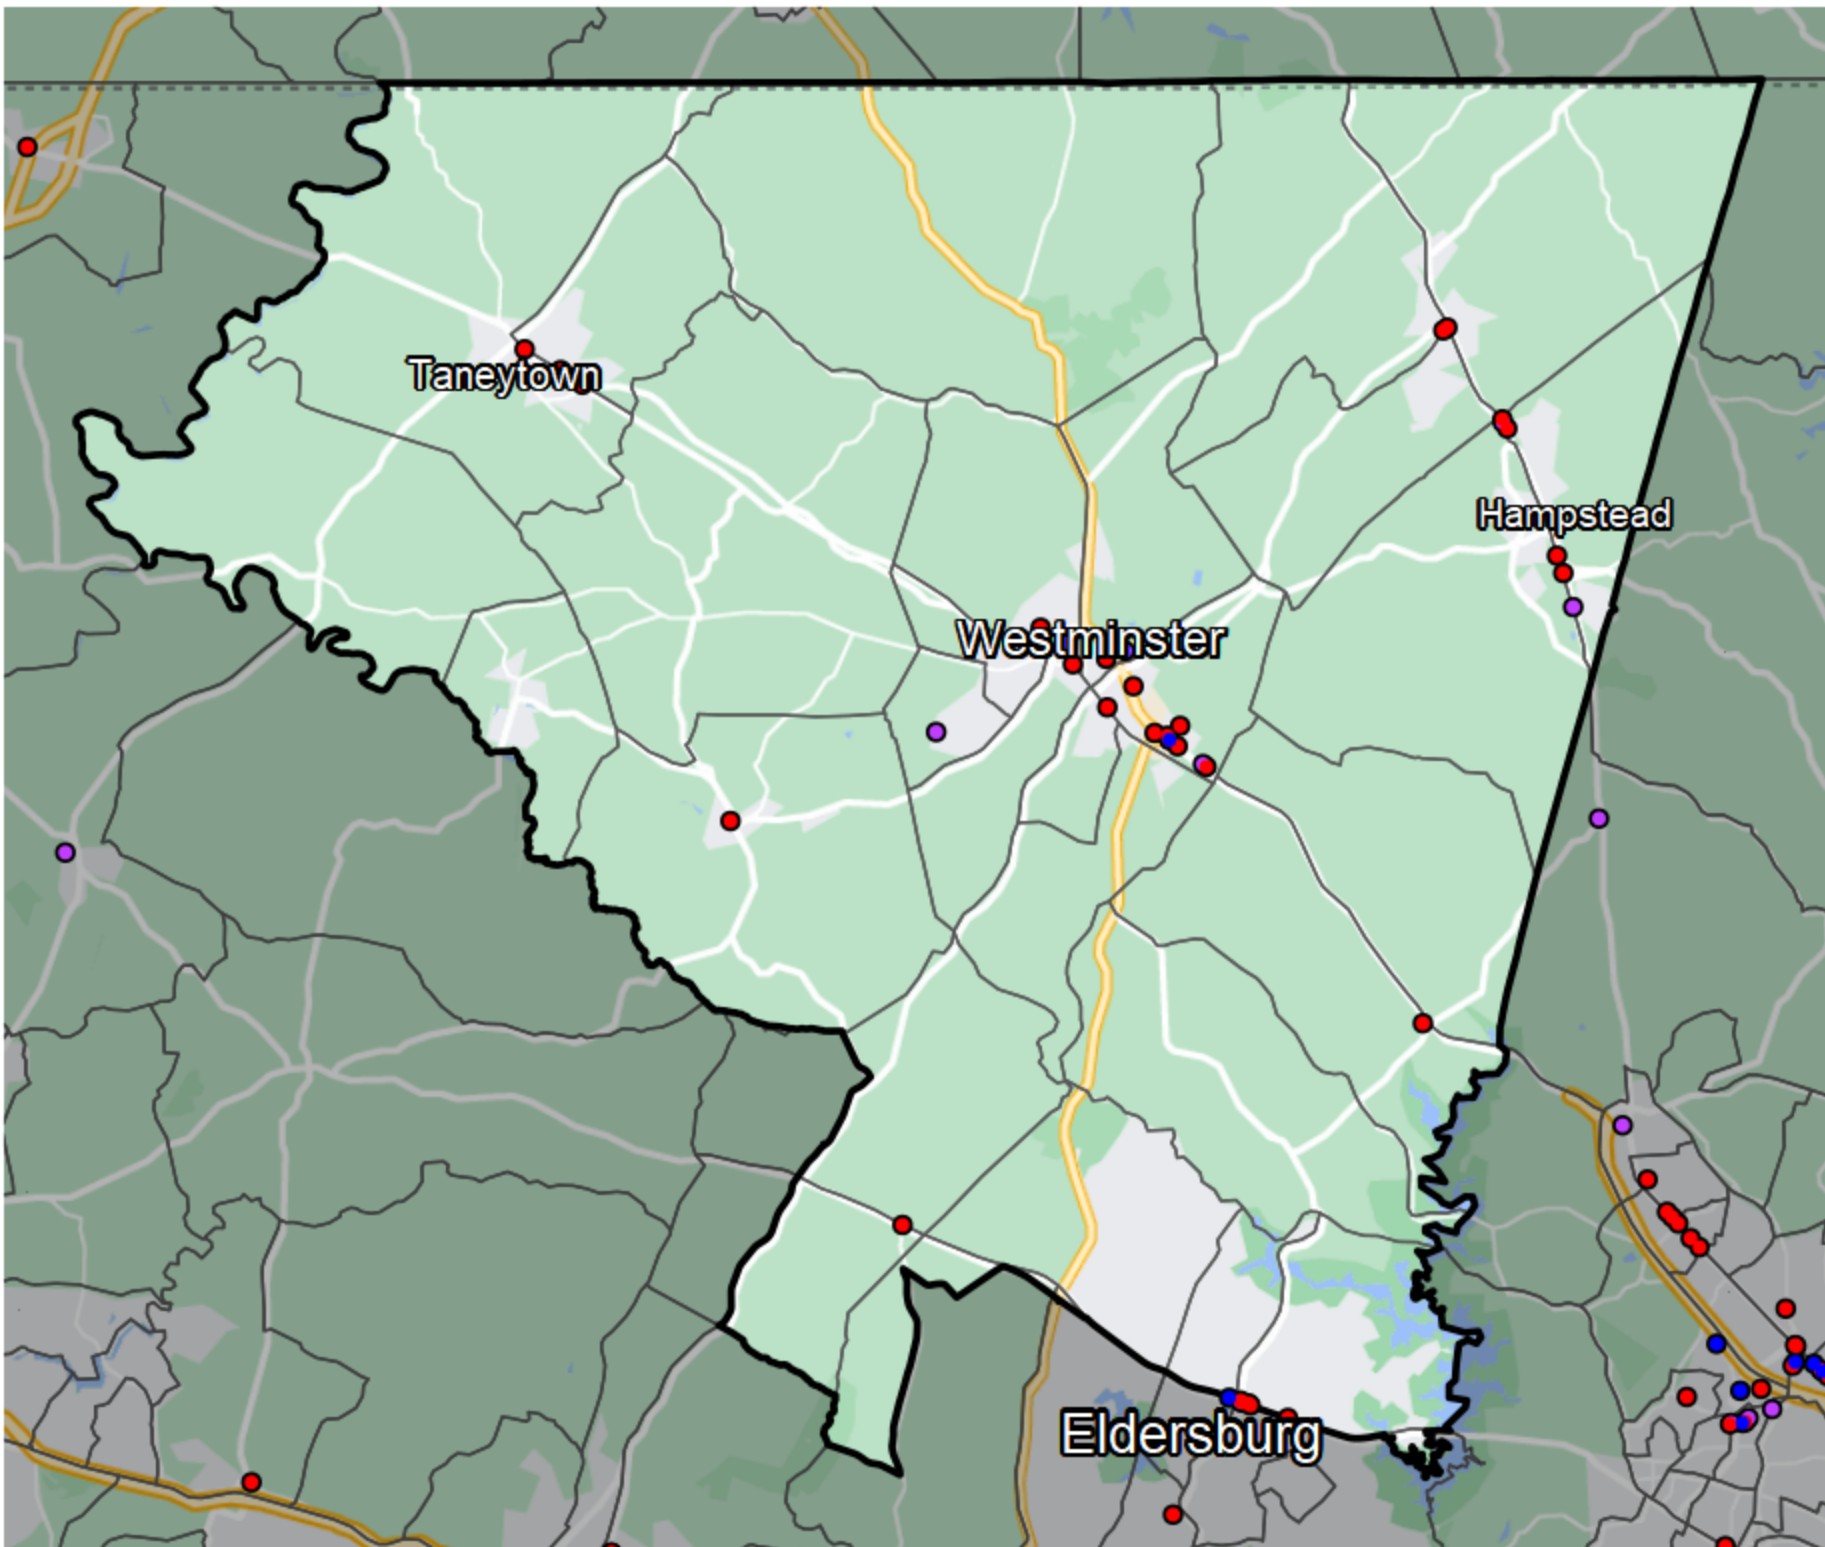

Maryland - State Senate District 5

Banking Desert
No Branches within 10 Miles of Population Center

Financial Institutions

- Bank: 5
- Bank, Out-of-State: 29
- Credit Union: 2
- Credit Union, Out-of-State: 0

Sources: NCUA, FDIC, UW-Madison Population Lab, CDFI, US Census, Google Maps, CUNA