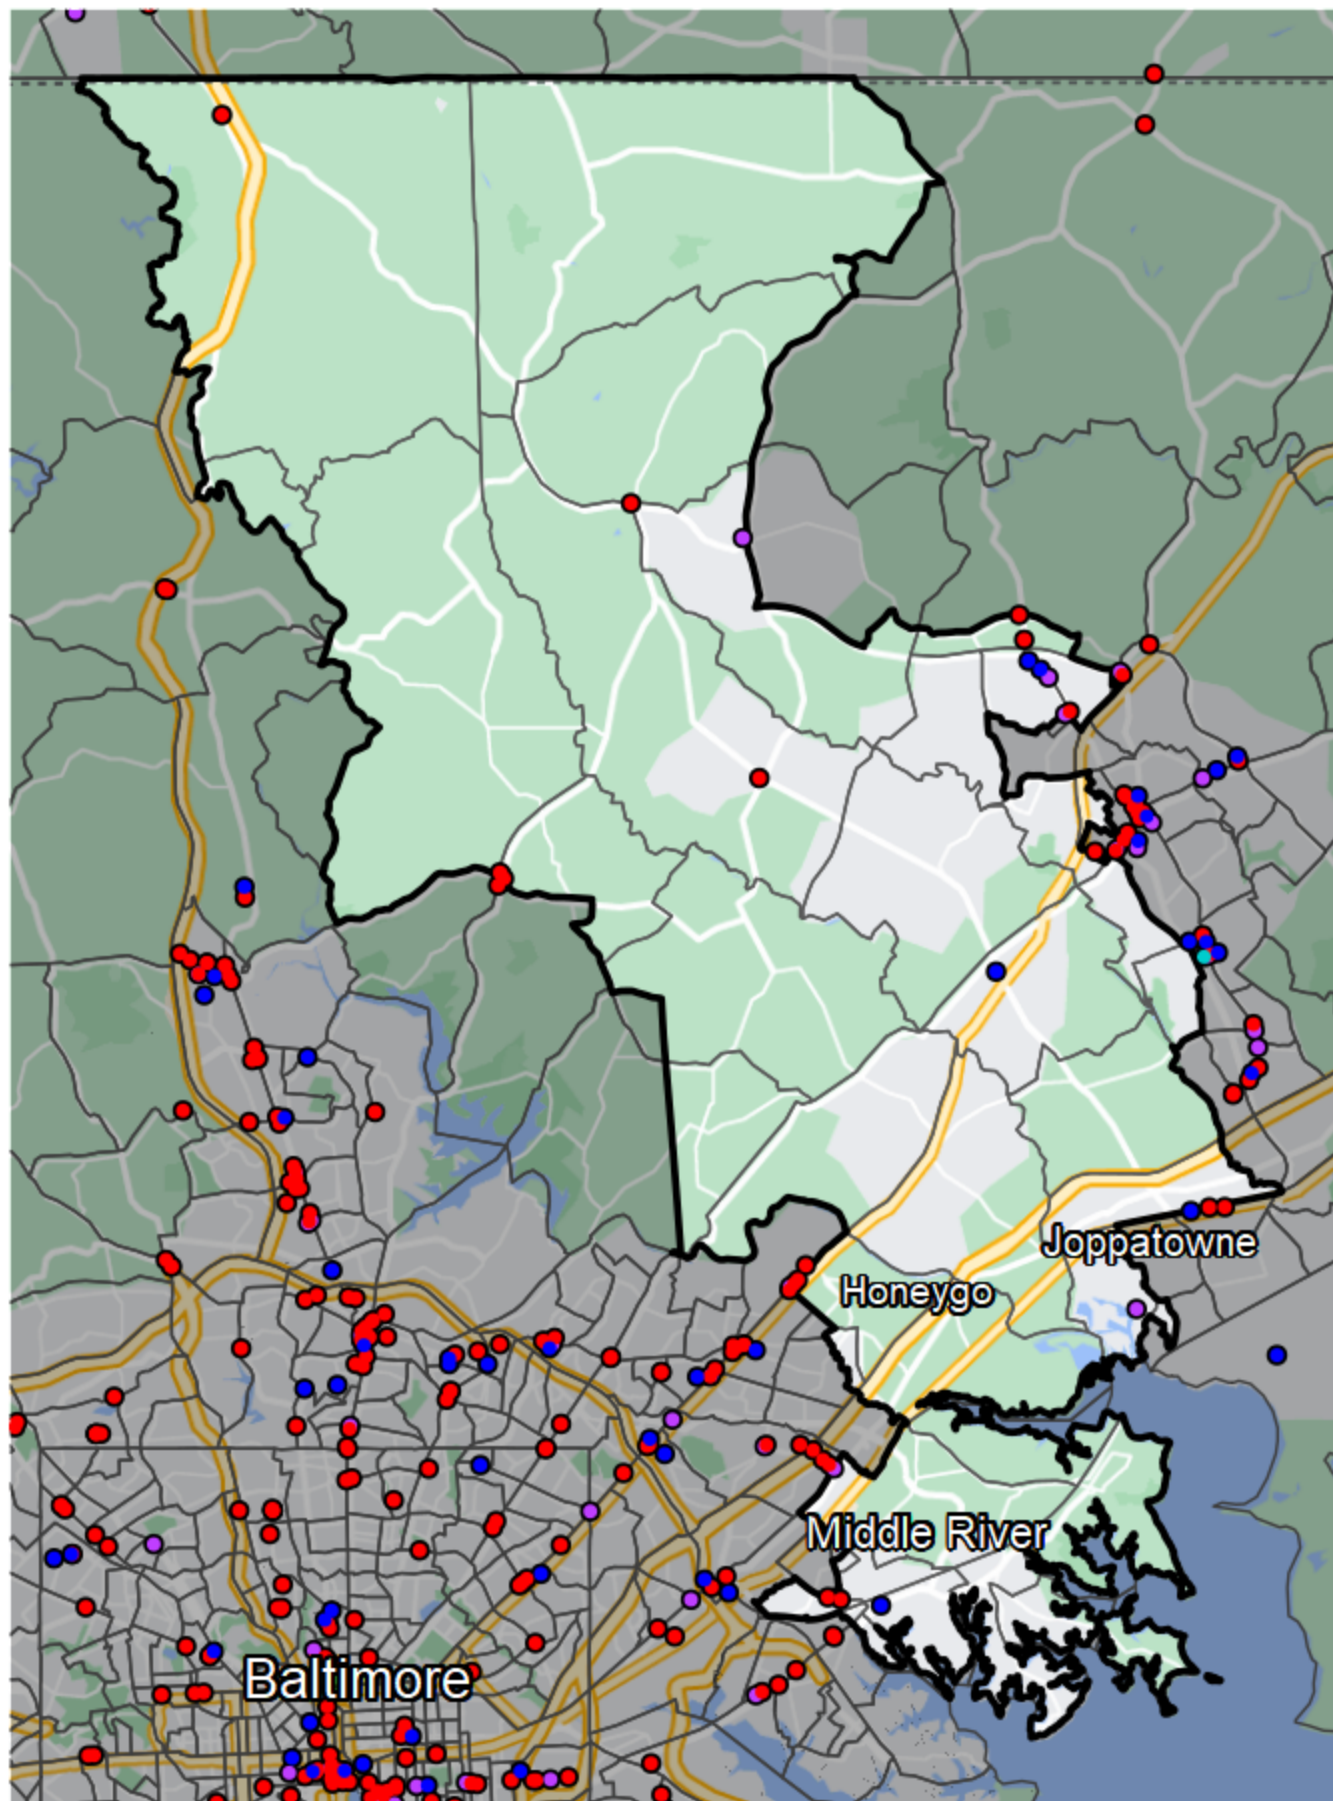

# Maryland - State Senate District 7

## Banking Desert

No Branches within 10 Miles of Population Center

## Financial Institutions

- Bank: 5
- Bank, Out-of-State: 13
- Credit Union: 4
- Credit Union, Out-of-State: 0