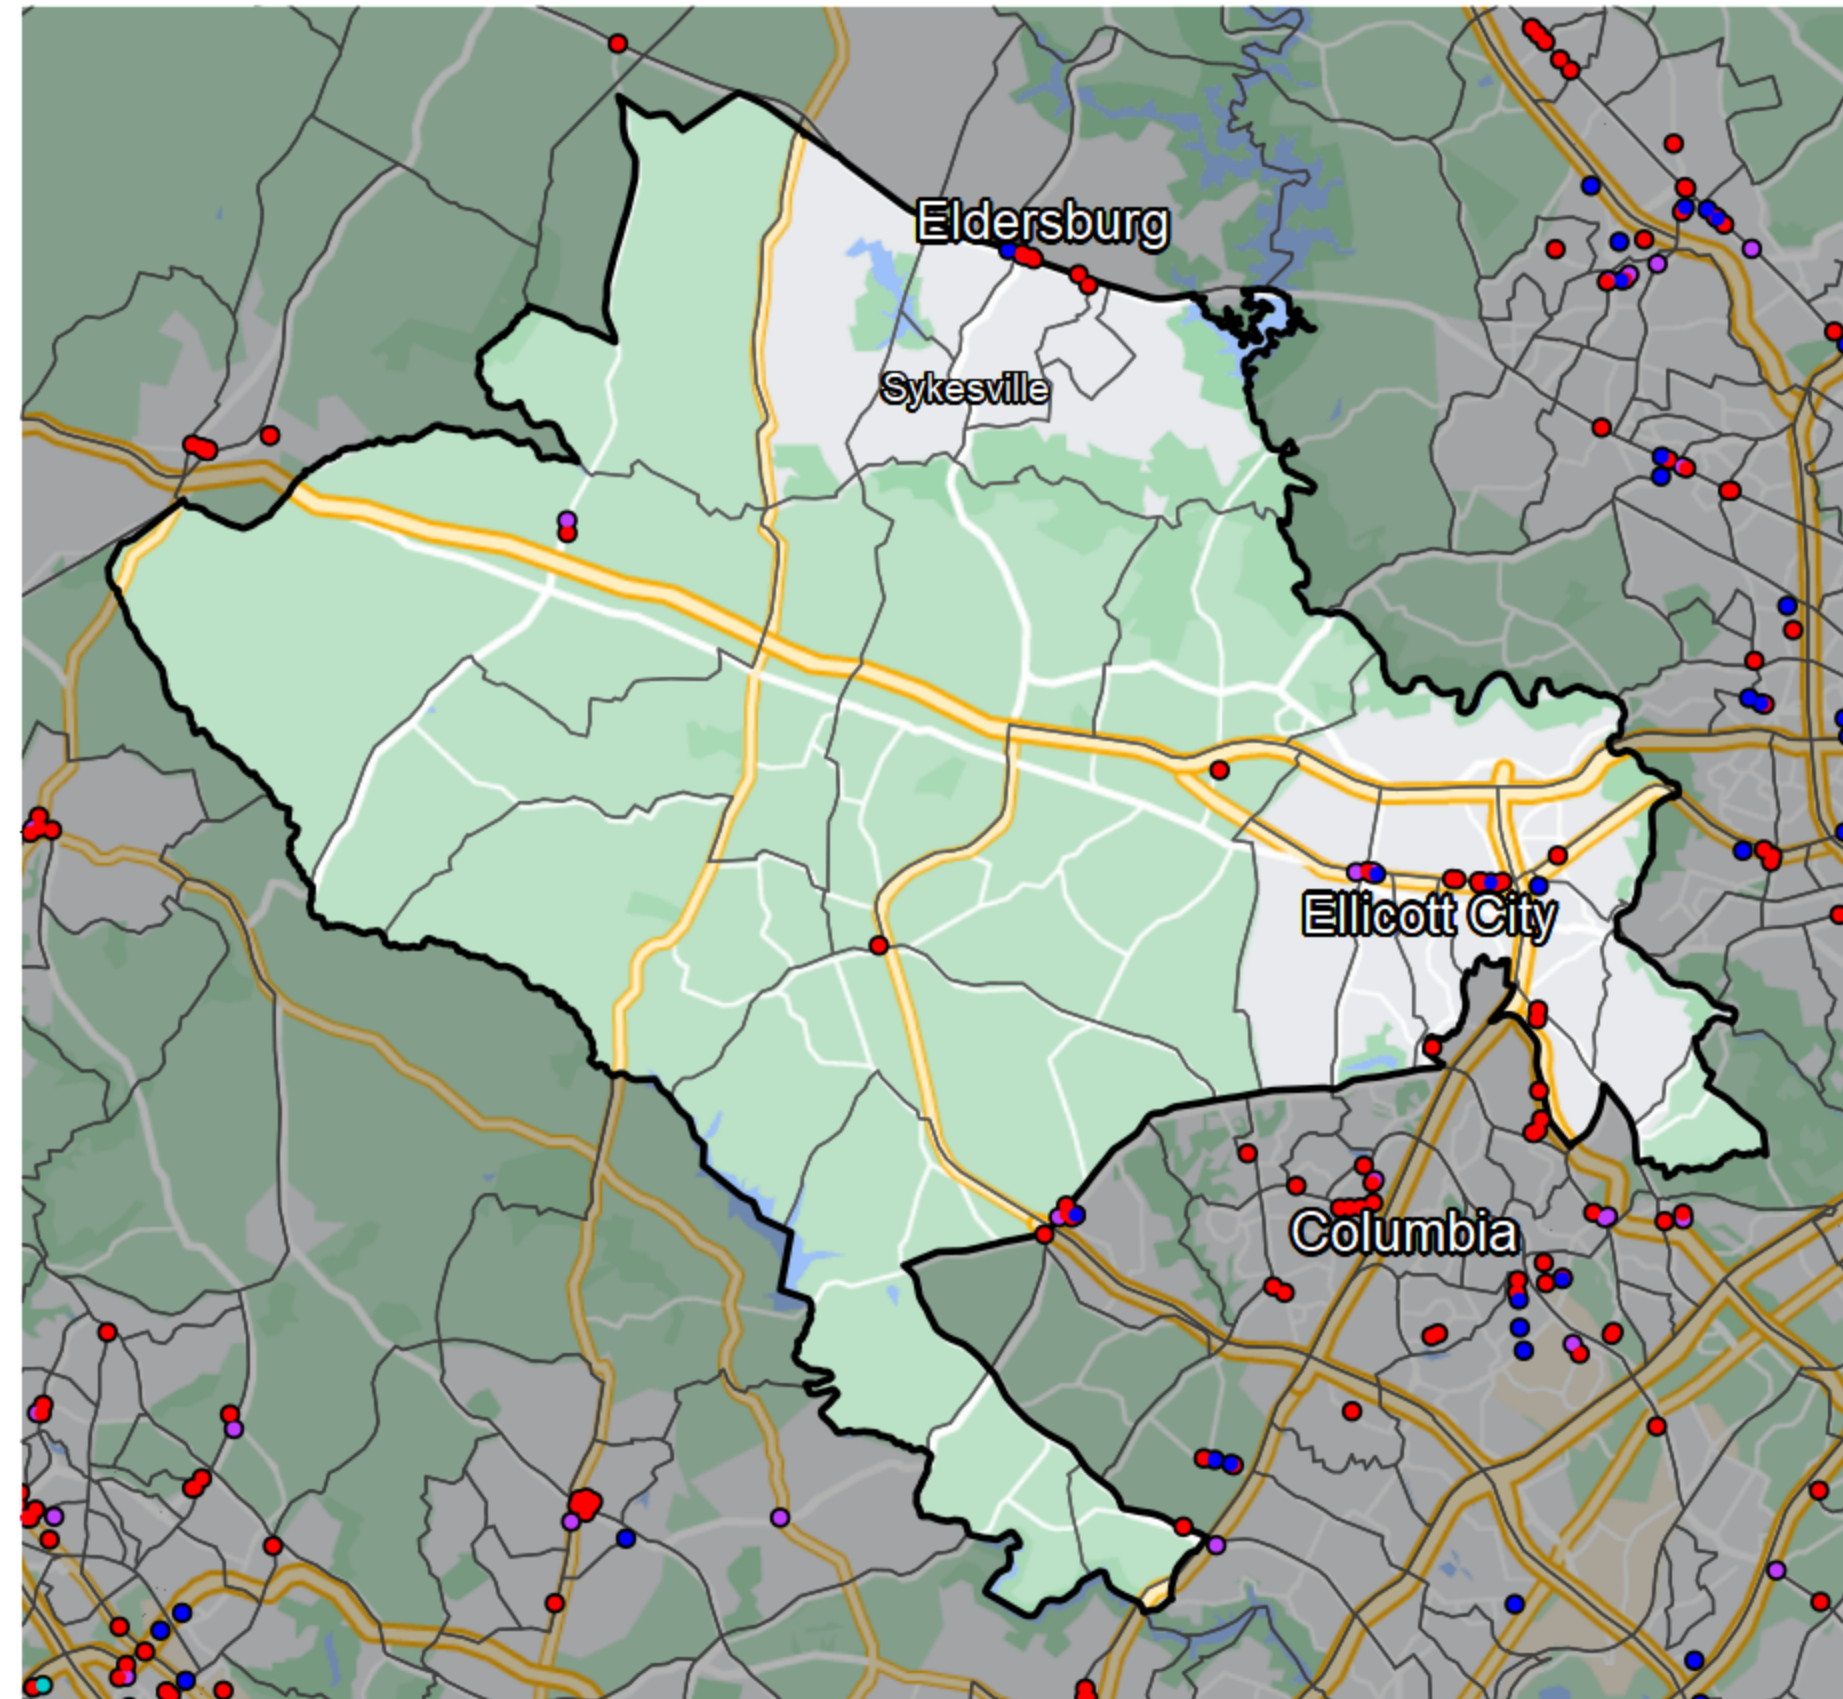

Maryland - State Senate District 9

Banking Desert

No Branches within 10 Miles of Population Center

Financial Institutions

- Bank: 5
- Bank, Out-of-State: 23
- Credit Union: 4
- Credit Union, Out-of-State: 0