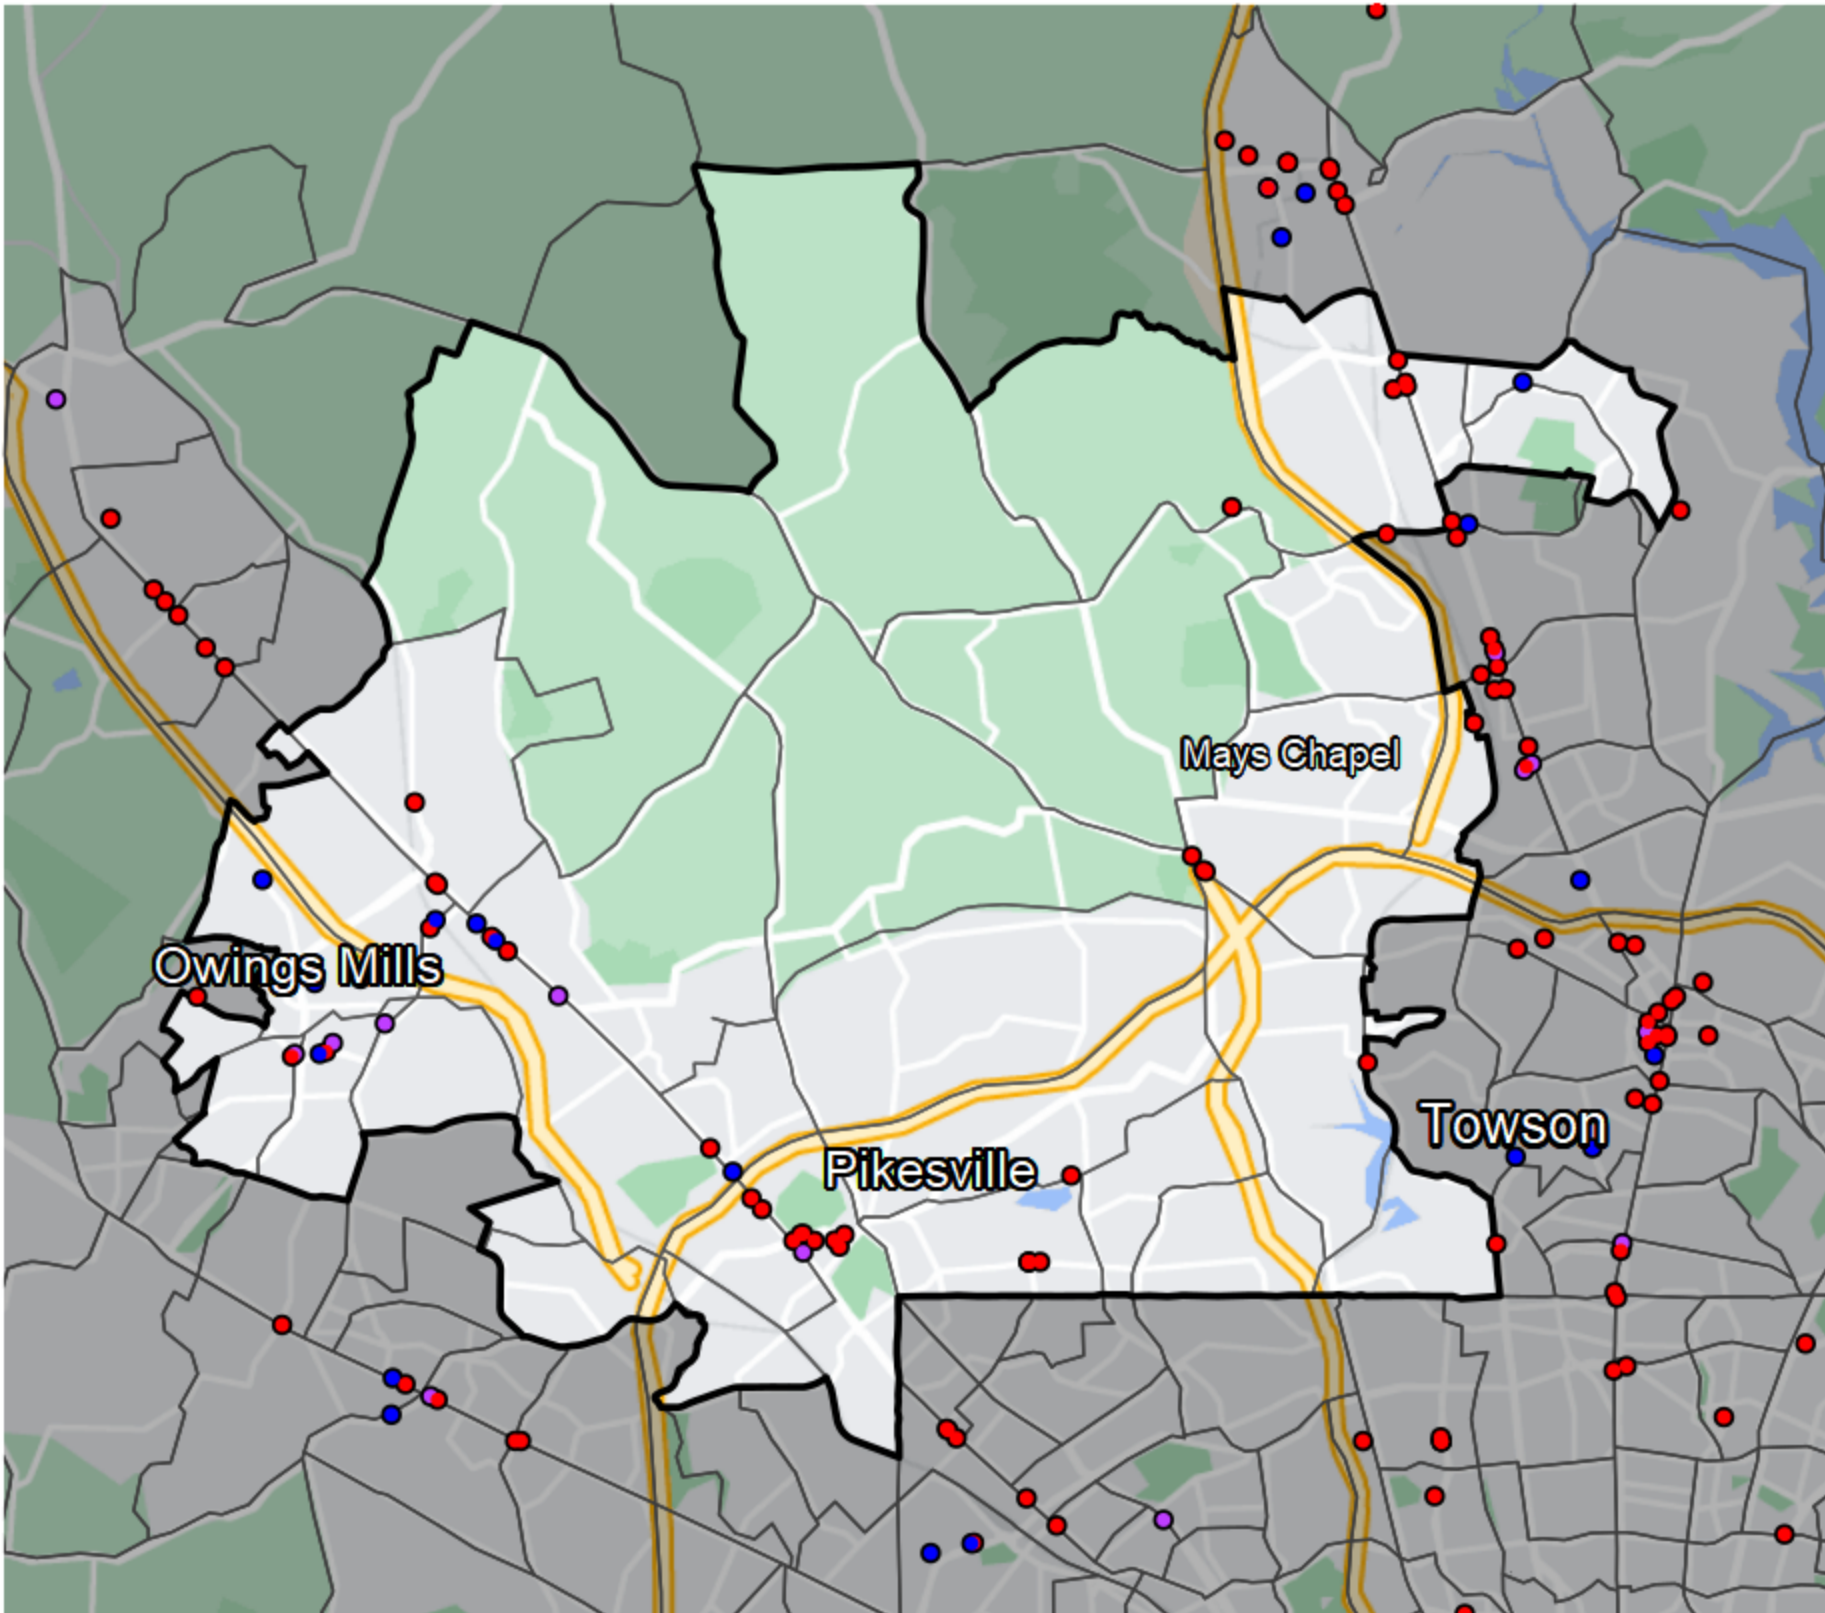

Maryland - State Senate District 11

Banking Desert
No Branches within 10 Miles of Population Center

Financial Institutions

- Bank: 5
- Bank, Out-of-State: 32
- Credit Union: 8
- Credit Union, Out-of-State: 0

Sources: NCUA, FDIC, UW-Madison Population Lab, CDFI, US Census, Google Maps, CUNA