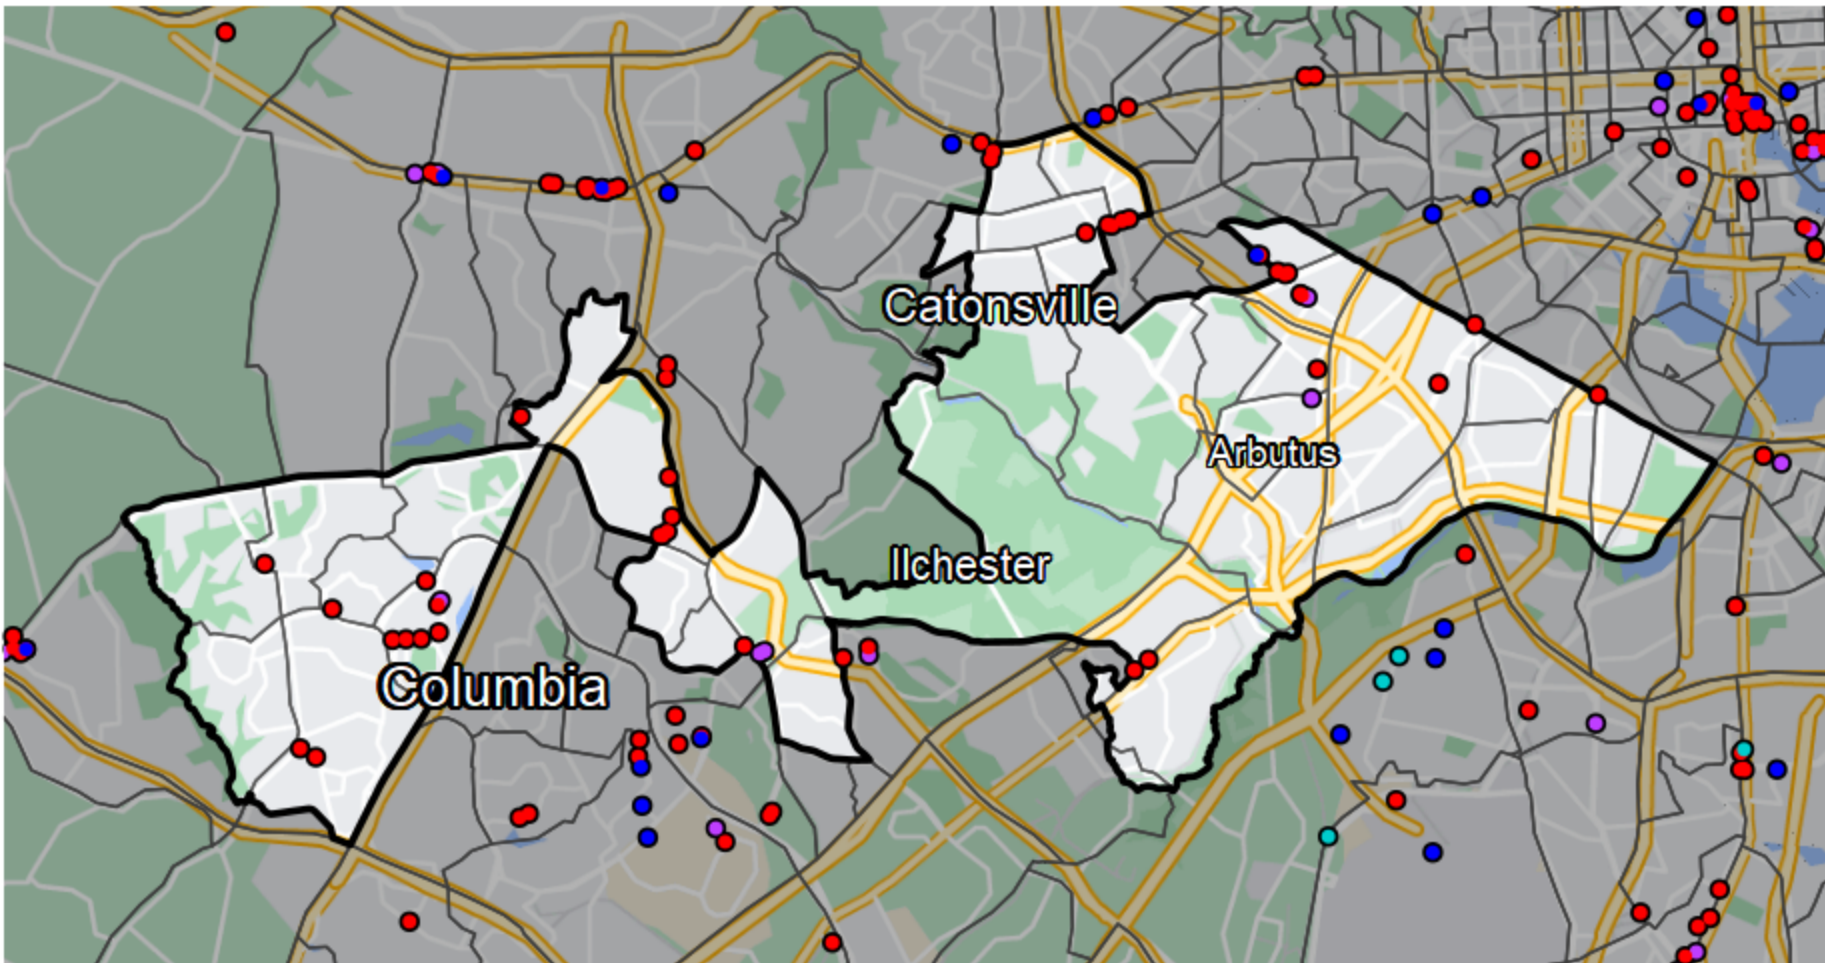

Maryland - State Senate District 12

Banking Desert

No Branches within 10 Miles of Population Center

Financial Institutions

- Bank: 5
- Bank, Out-of-State: 30
- Credit Union: 0
- Credit Union, Out-of-State: 0

Sources: NCUA, FDIC, UW-Madison Population Lab, CDFI, US Census, Google Maps, CUNA