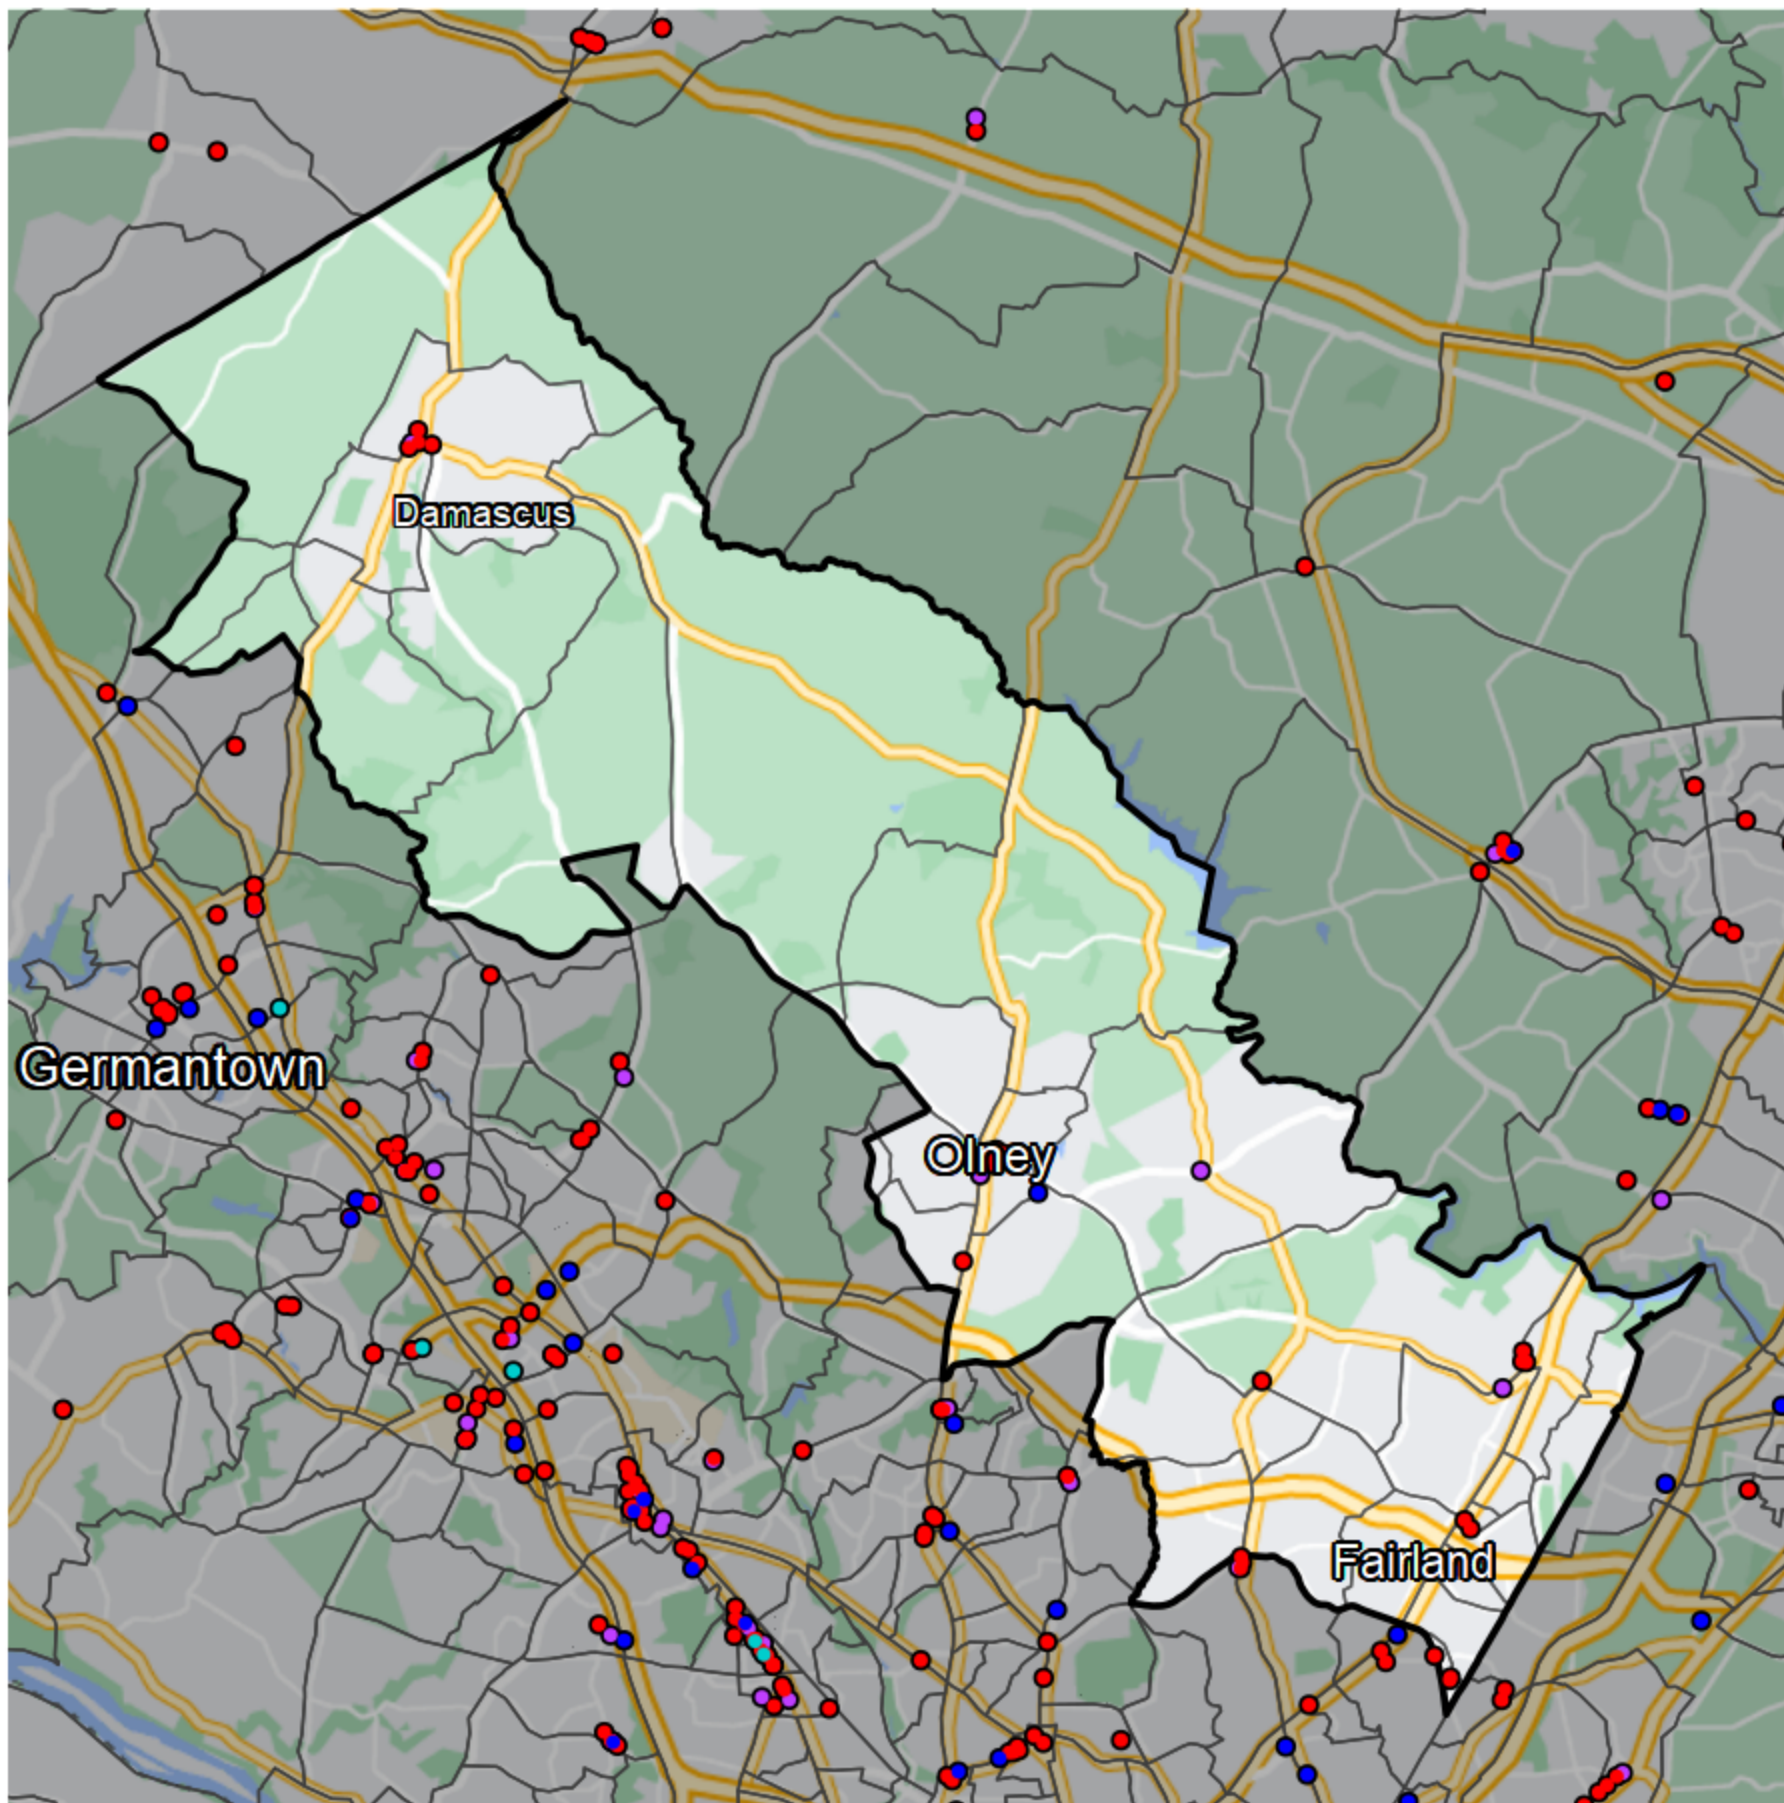

Maryland - State Senate District 14

Banking Desert

■ No Branches within 10 Miles of Population Center

Financial Institutions

- Bank: 4
- Bank, Out-of-State: 20
- Credit Union: 1
- Credit Union, Out-of-State: 0