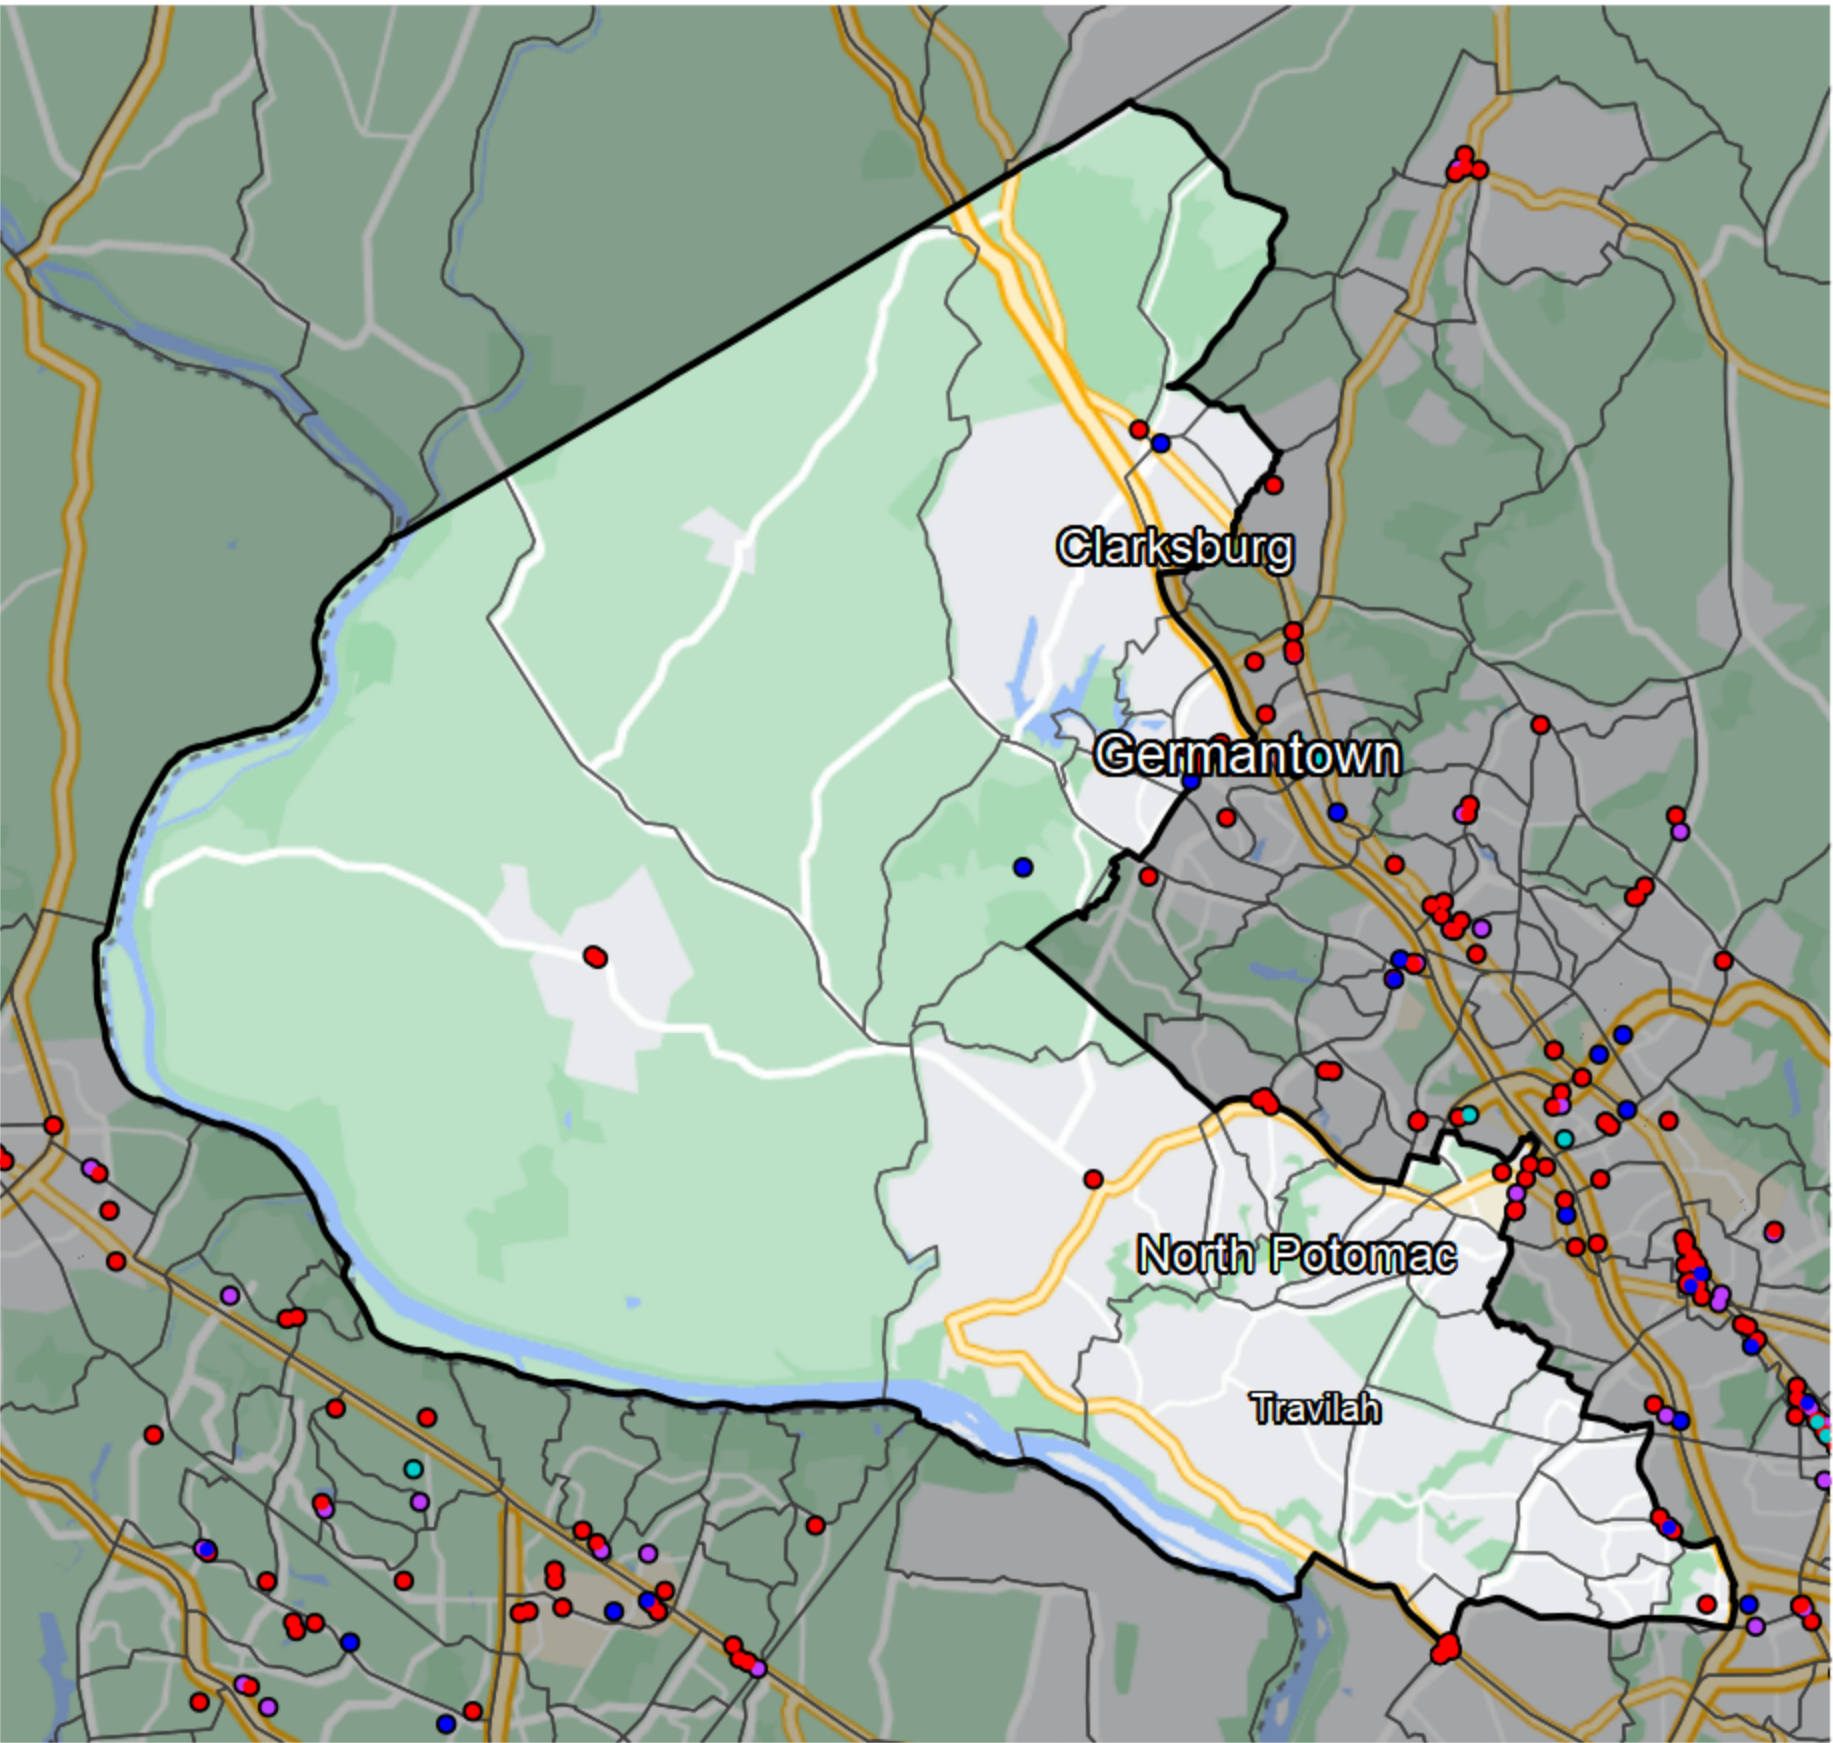

Maryland - State Senate District 15

- Banking Desert**
- No Branches within 10 Miles of Population Center
- Financial Institutions**
- Bank: 1
 - Bank, Out-of-State: 15
 - Credit Union: 3
 - Credit Union, Out-of-State: 0

Sources: NCUA, FDIC, UW-Madison Population Lab, CDFI, US Census, Google Maps, CUNA