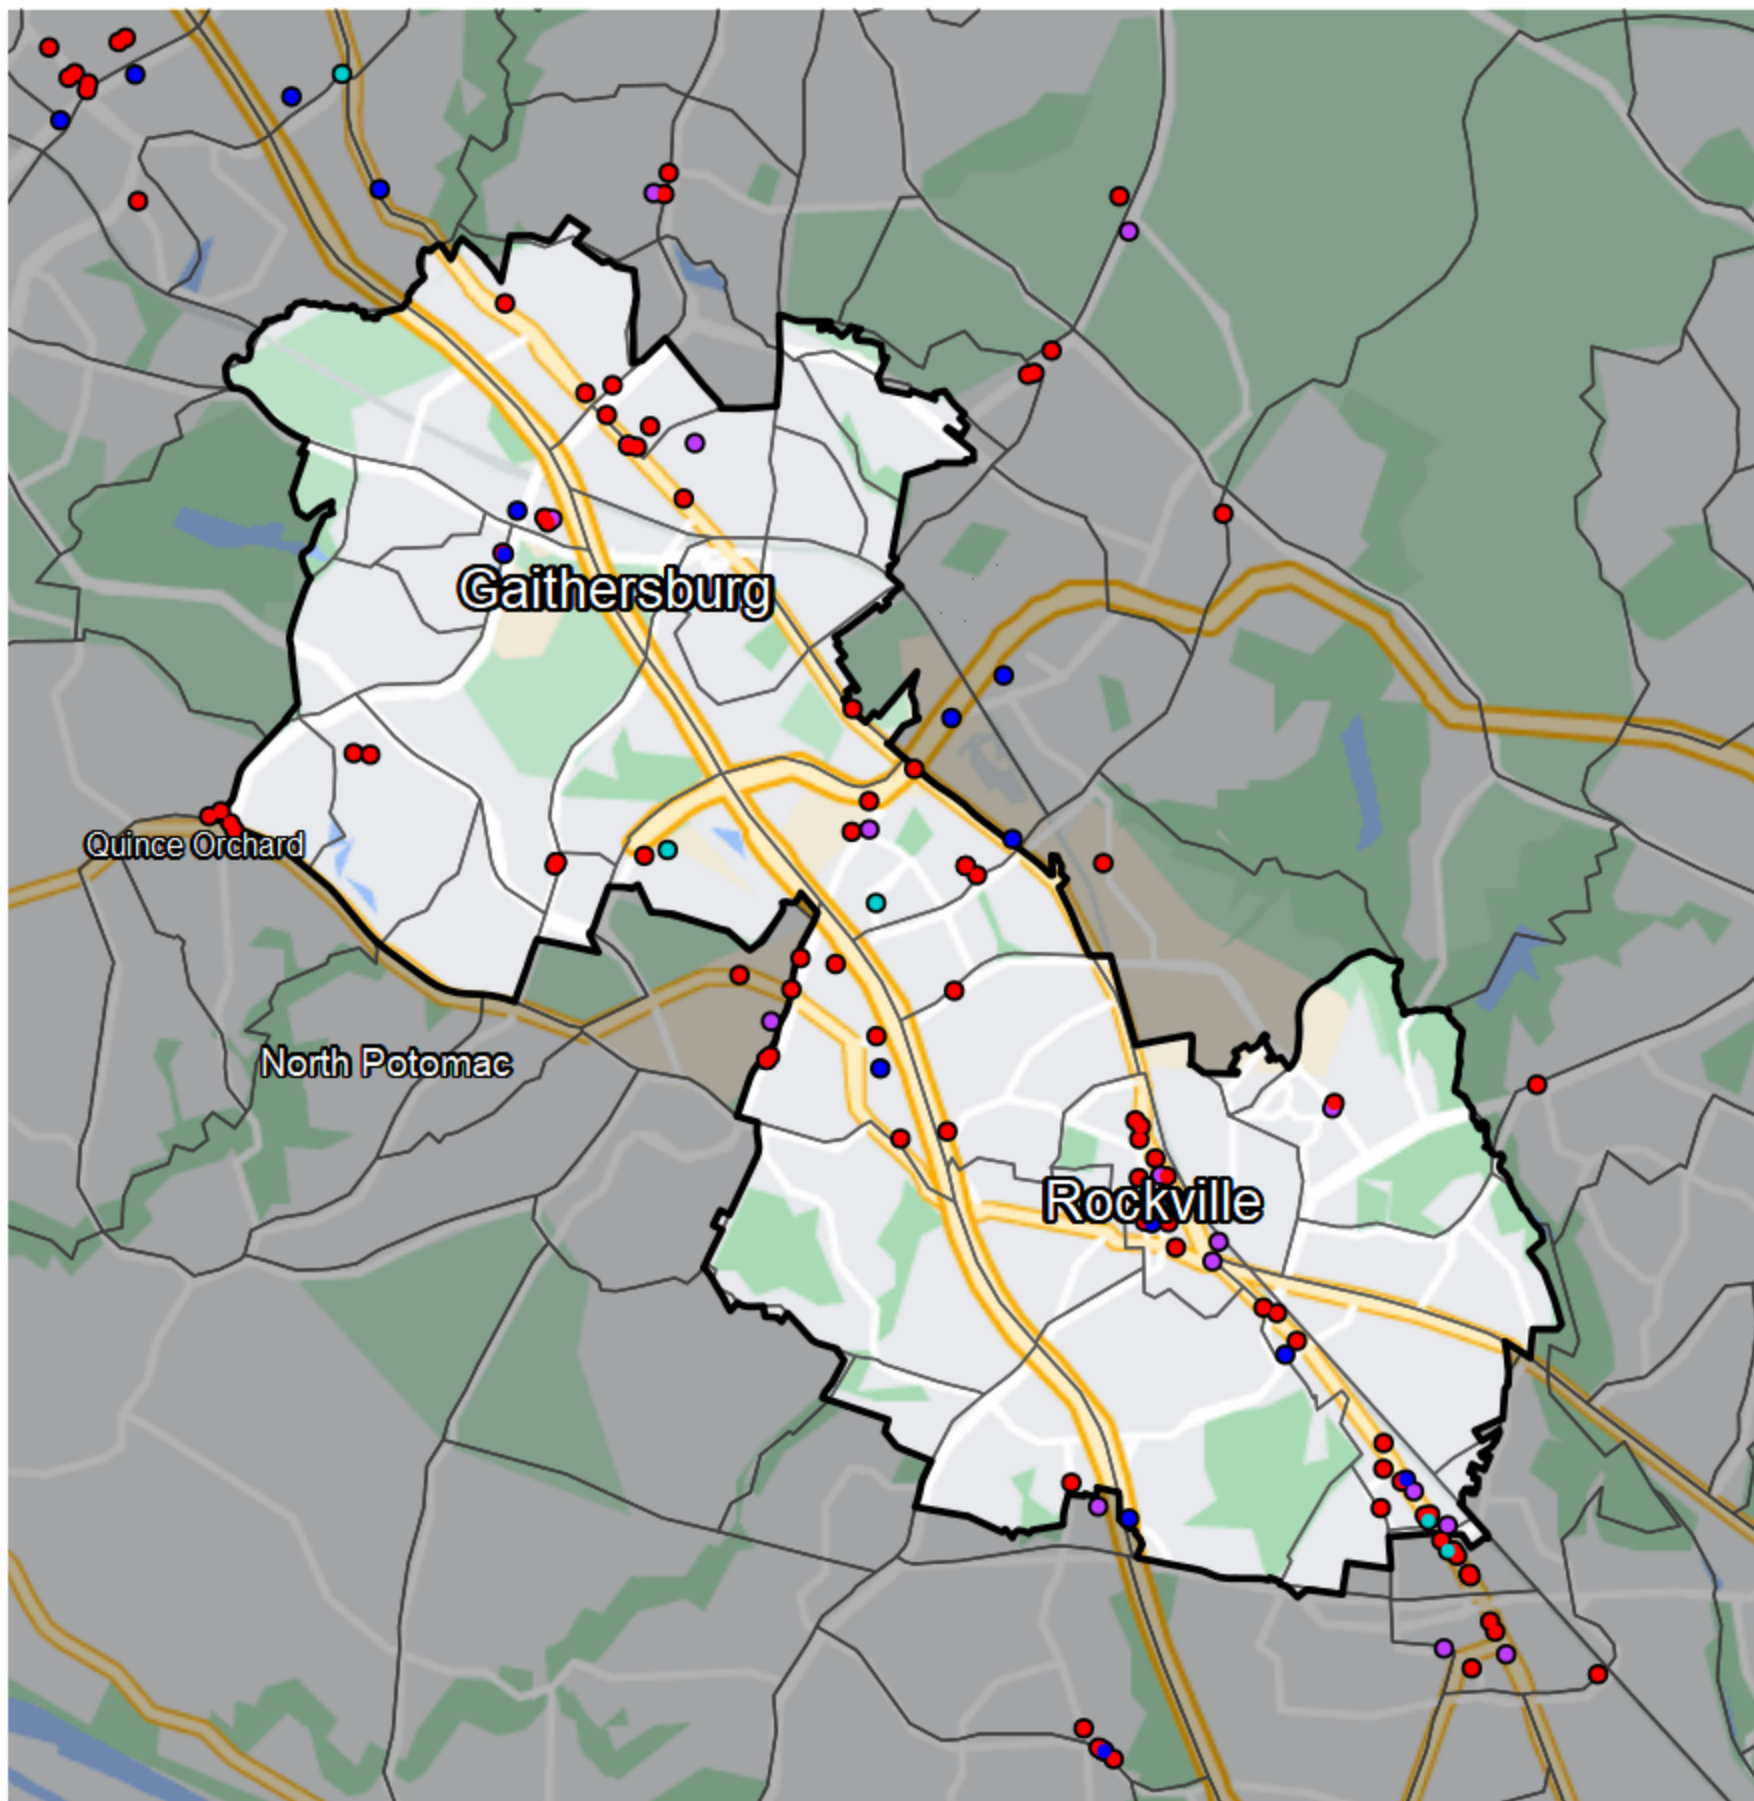

# Maryland - State Senate District 17

## Banking Desert

No Branches within 10 Miles of Population Center