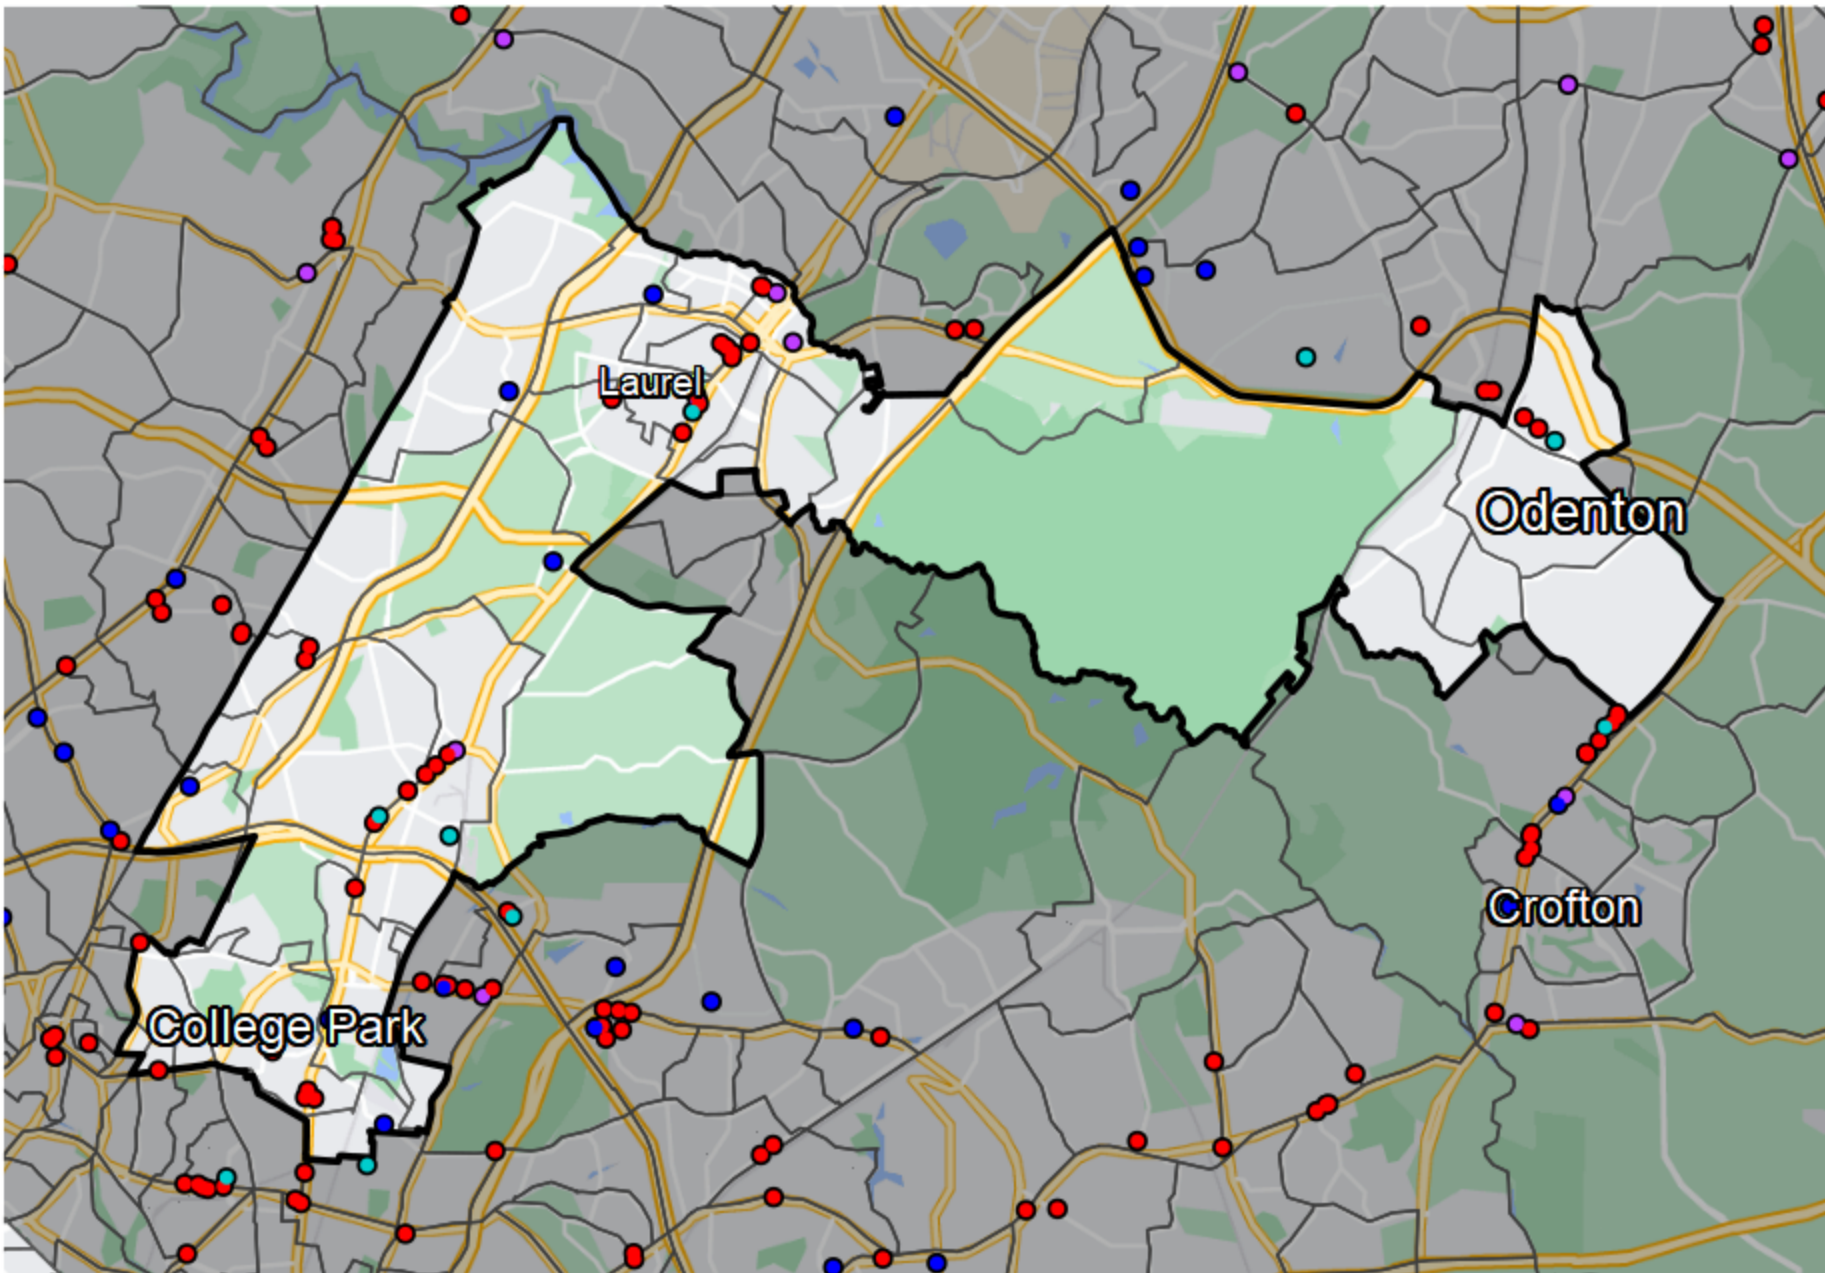

## Maryland - State Senate District 21

### Banking Desert

■ No Branches within 10 Miles of Population Center