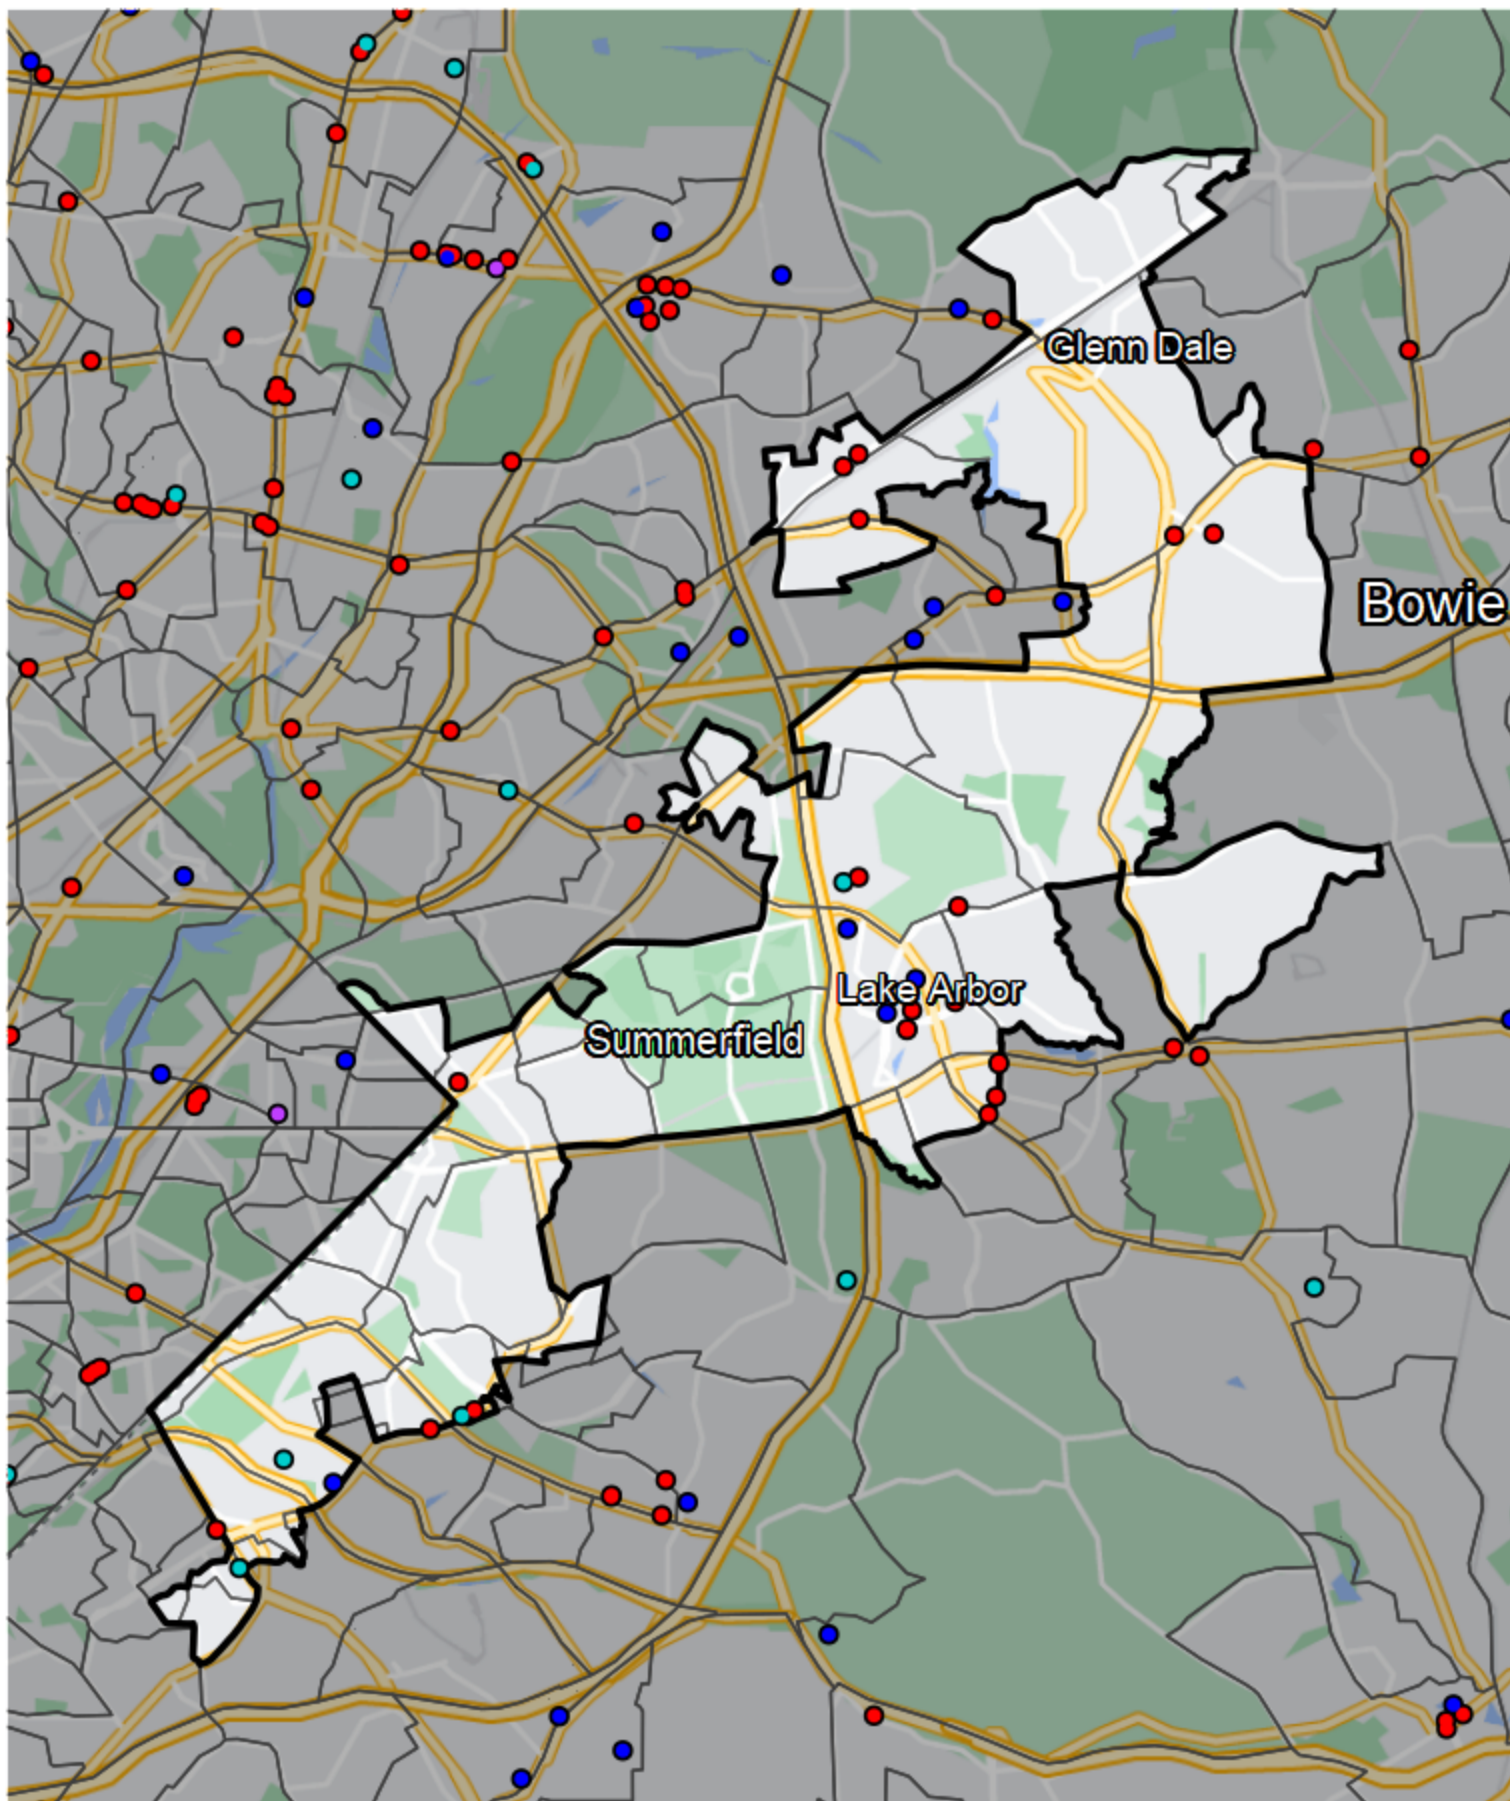

# Maryland - State Senate District 24

## Banking Desert

■ No Branches within 10 Miles of Population Center

## Financial Institutions

- Bank: 0
- Bank, Out-of-State: 18
- Credit Union: 4
- Credit Union, Out-of-State: 4