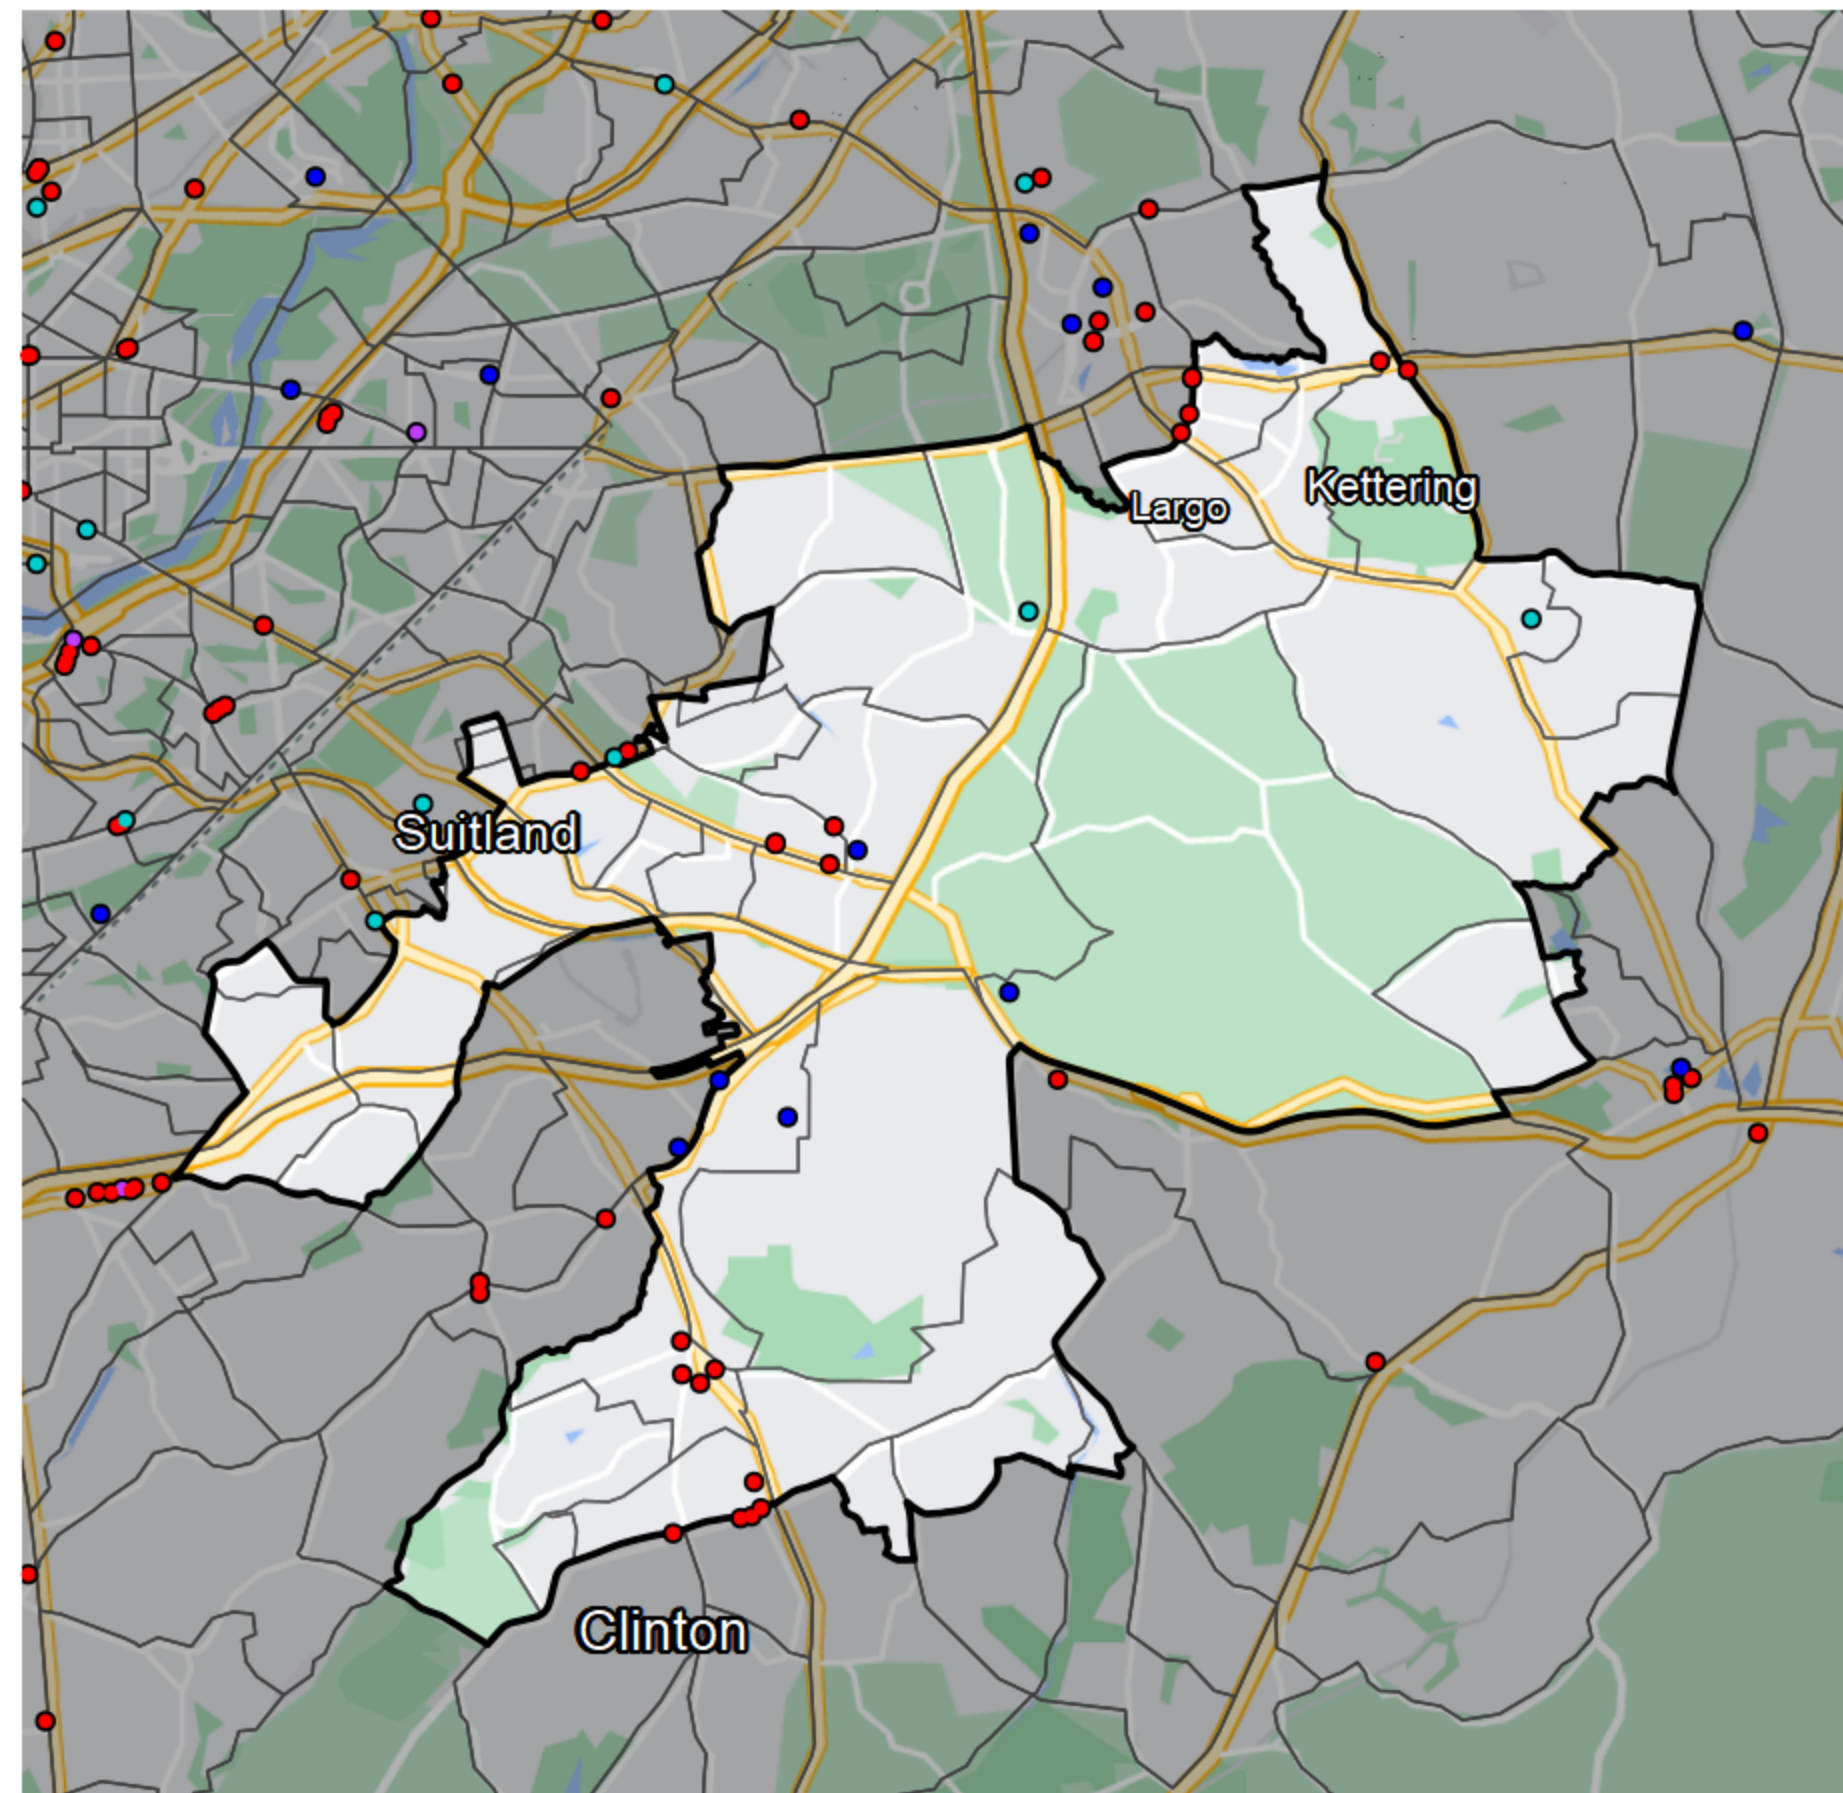

# Maryland - State Senate District 25

## Banking Desert

- No Branches within 10 Miles of Population Center