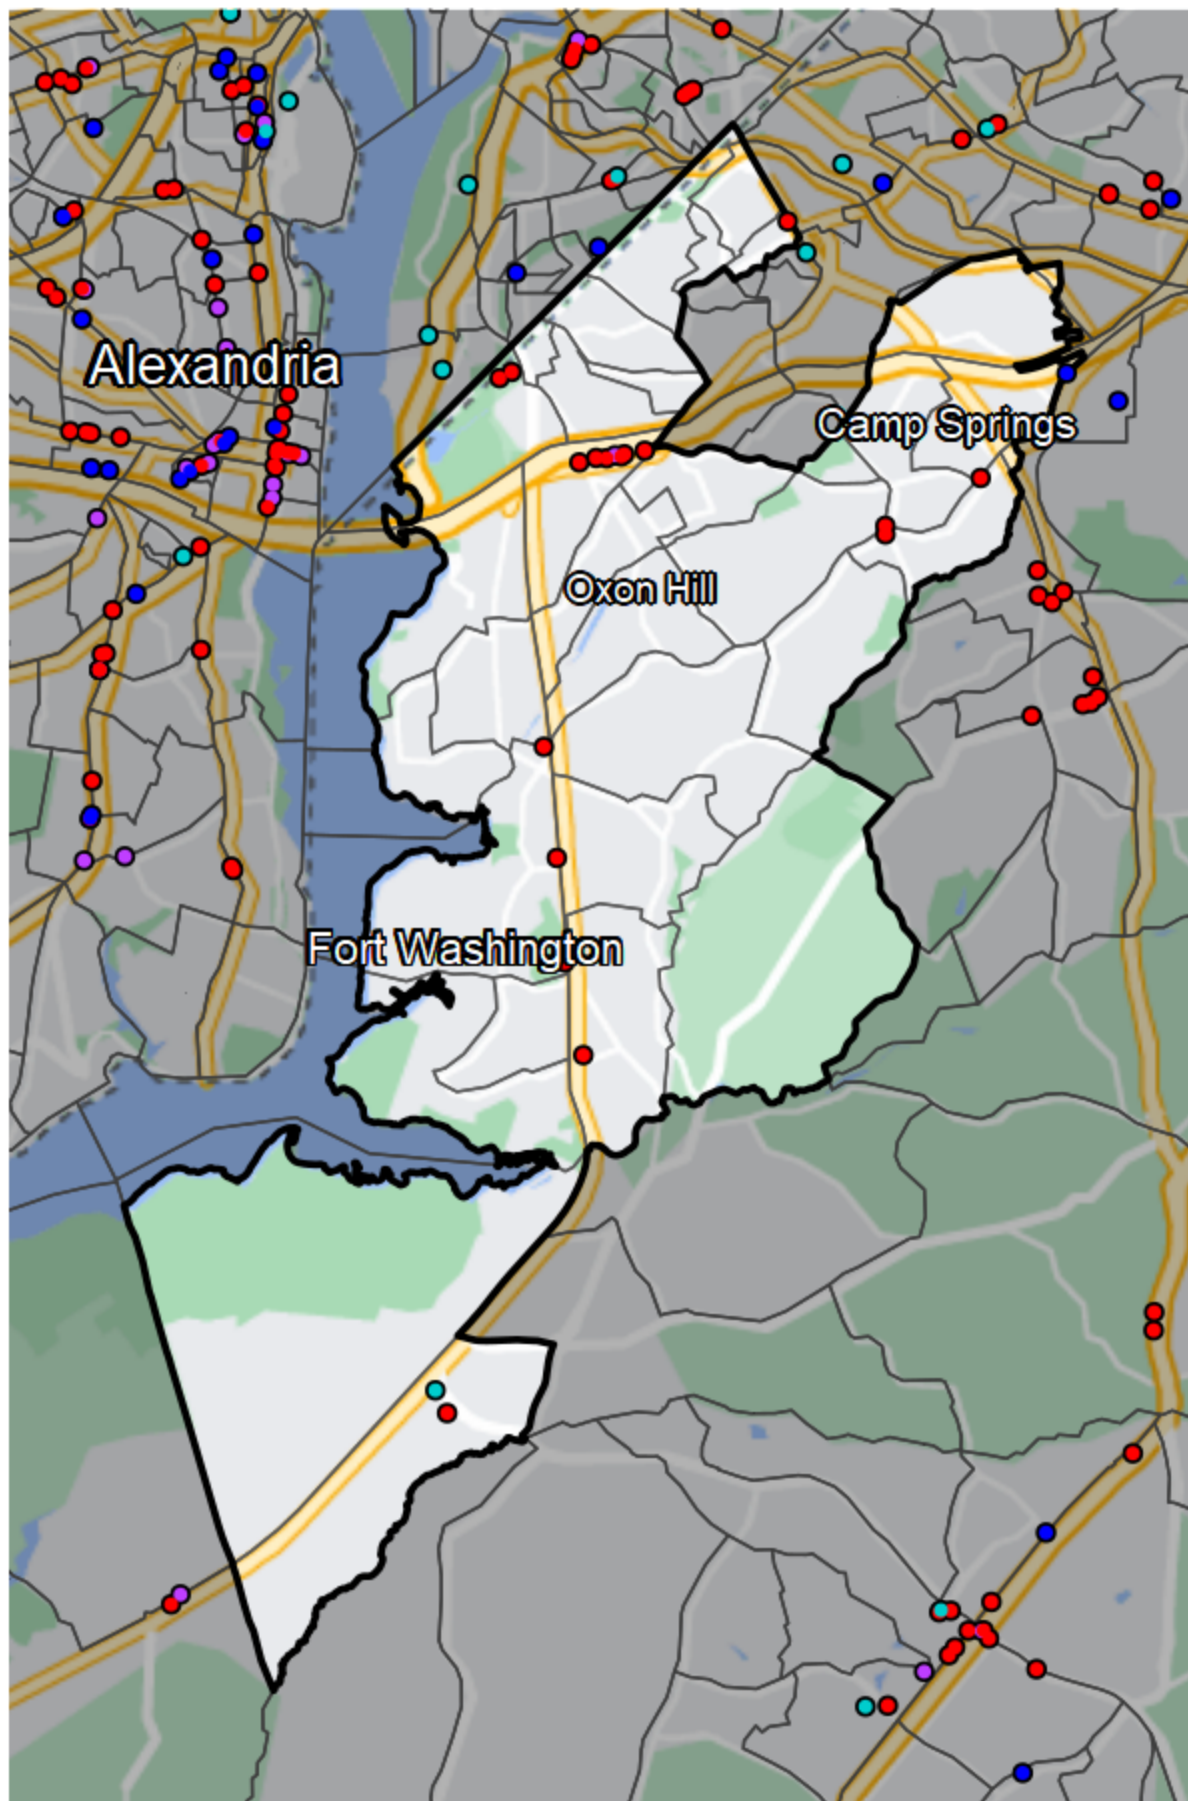

Maryland - State Senate District 26

Financial Institutions

- Bank: 1
- Bank, Out-of-State: 17
- Credit Union: 2
- Credit Union, Out-of-State: 1

Banking Desert

- No Branches within 10 Miles of Population Center