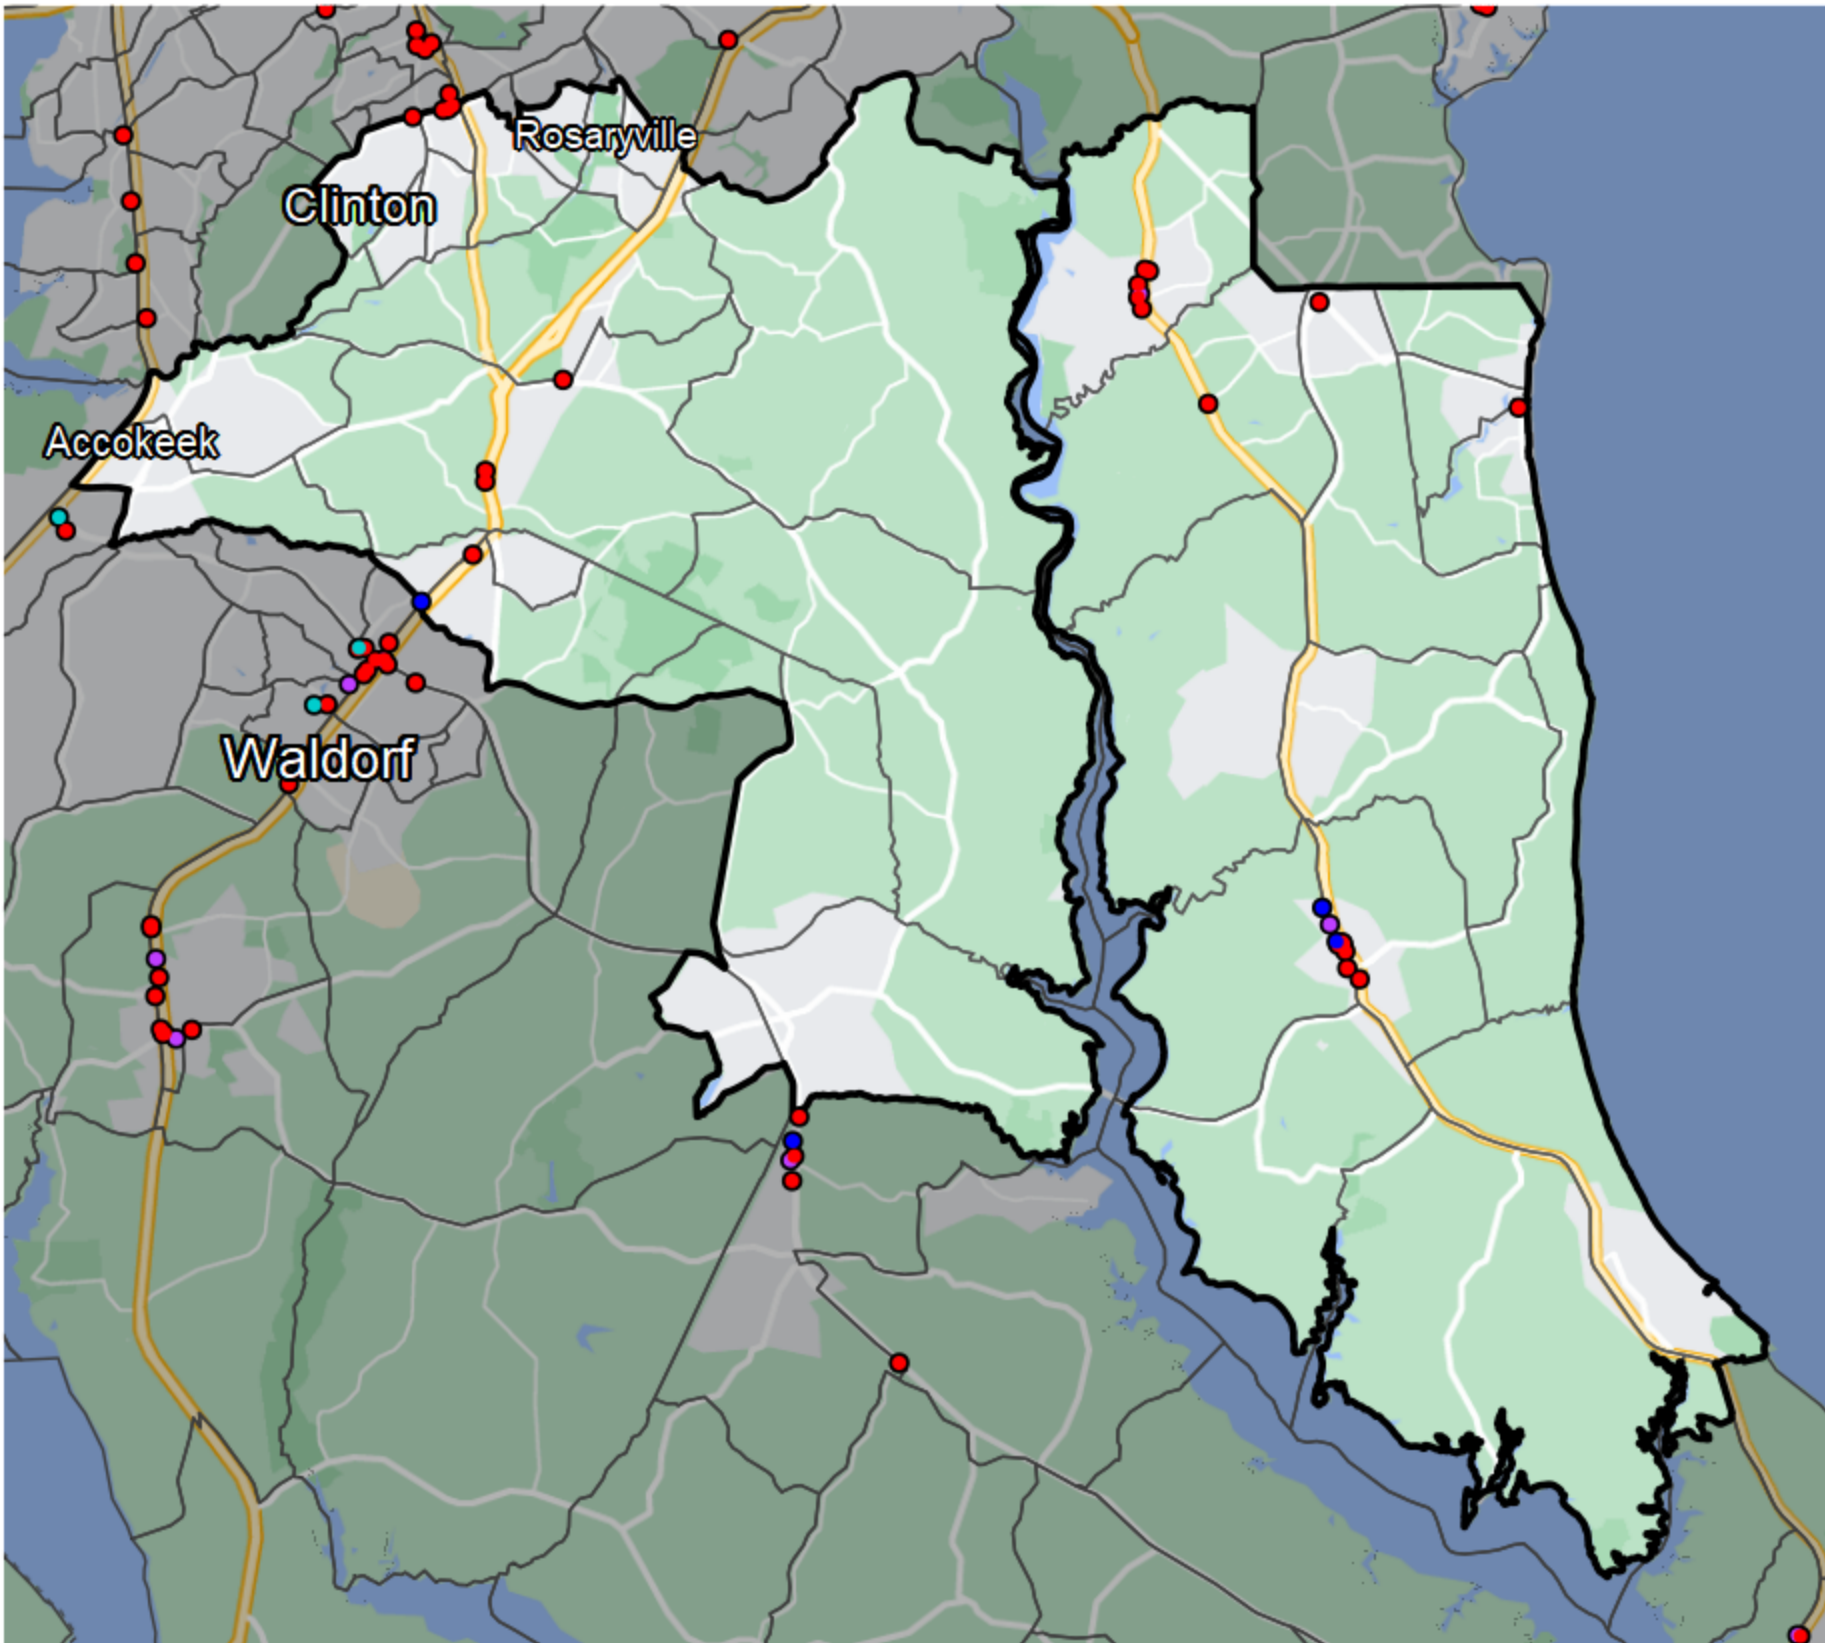

# Maryland - State Senate District 27

## Banking Desert

No Branches within 10 Miles of Population Center