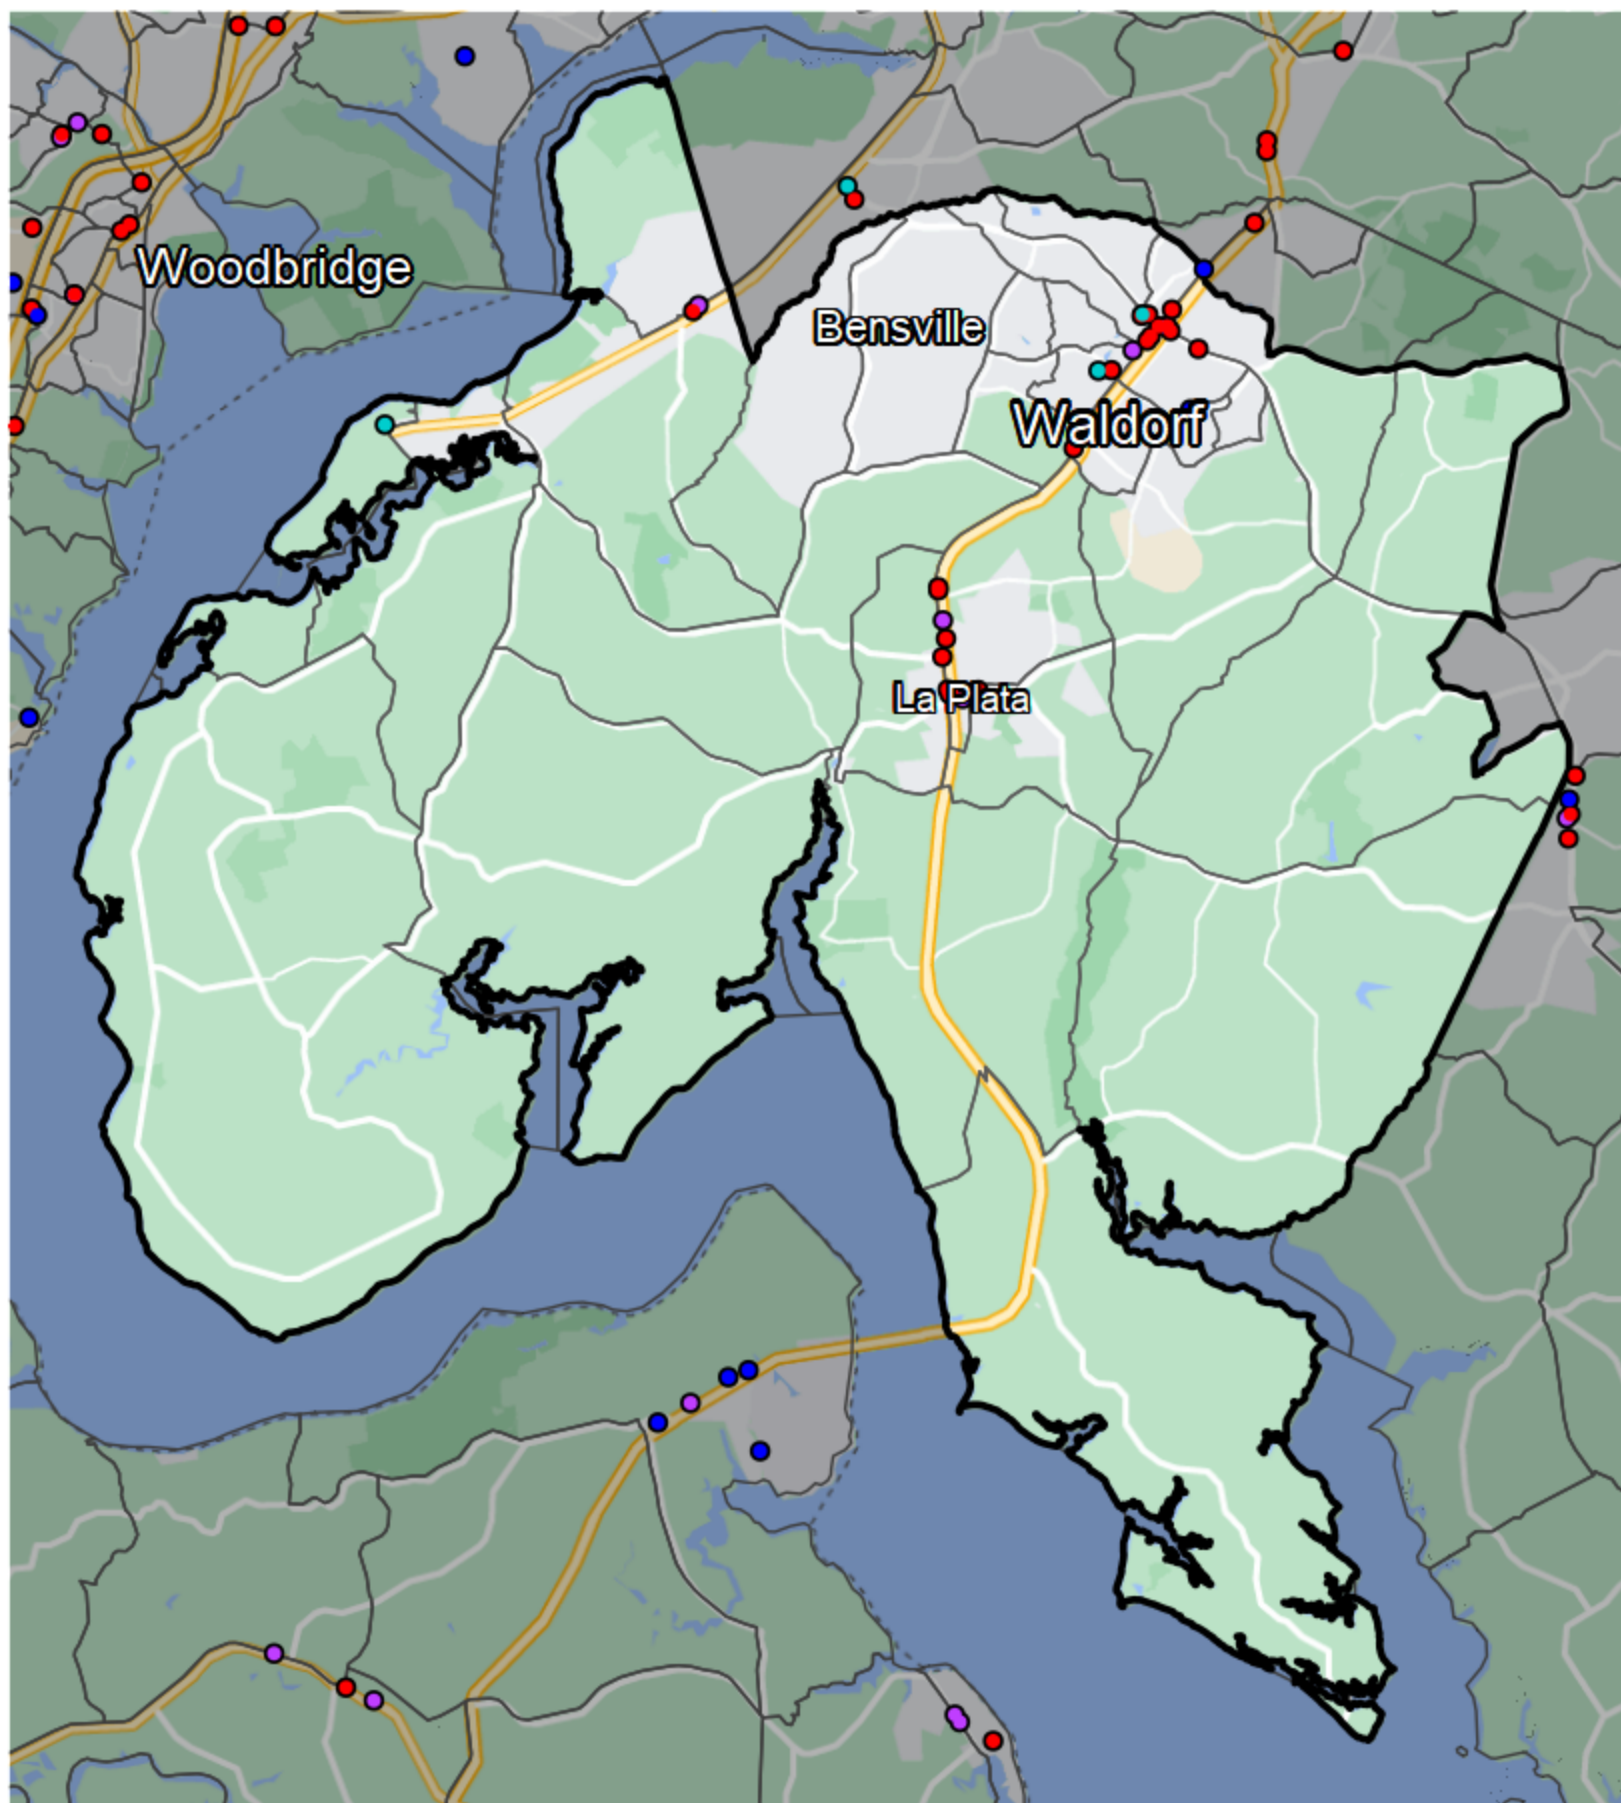

Maryland - State Senate District 28

Banking Desert

■ No Branches within 10 Miles of Population Center

Financial Institutions

- Bank: 5
- Bank, Out-of-State: 20
- Credit Union: 1
- Credit Union, Out-of-State: 3