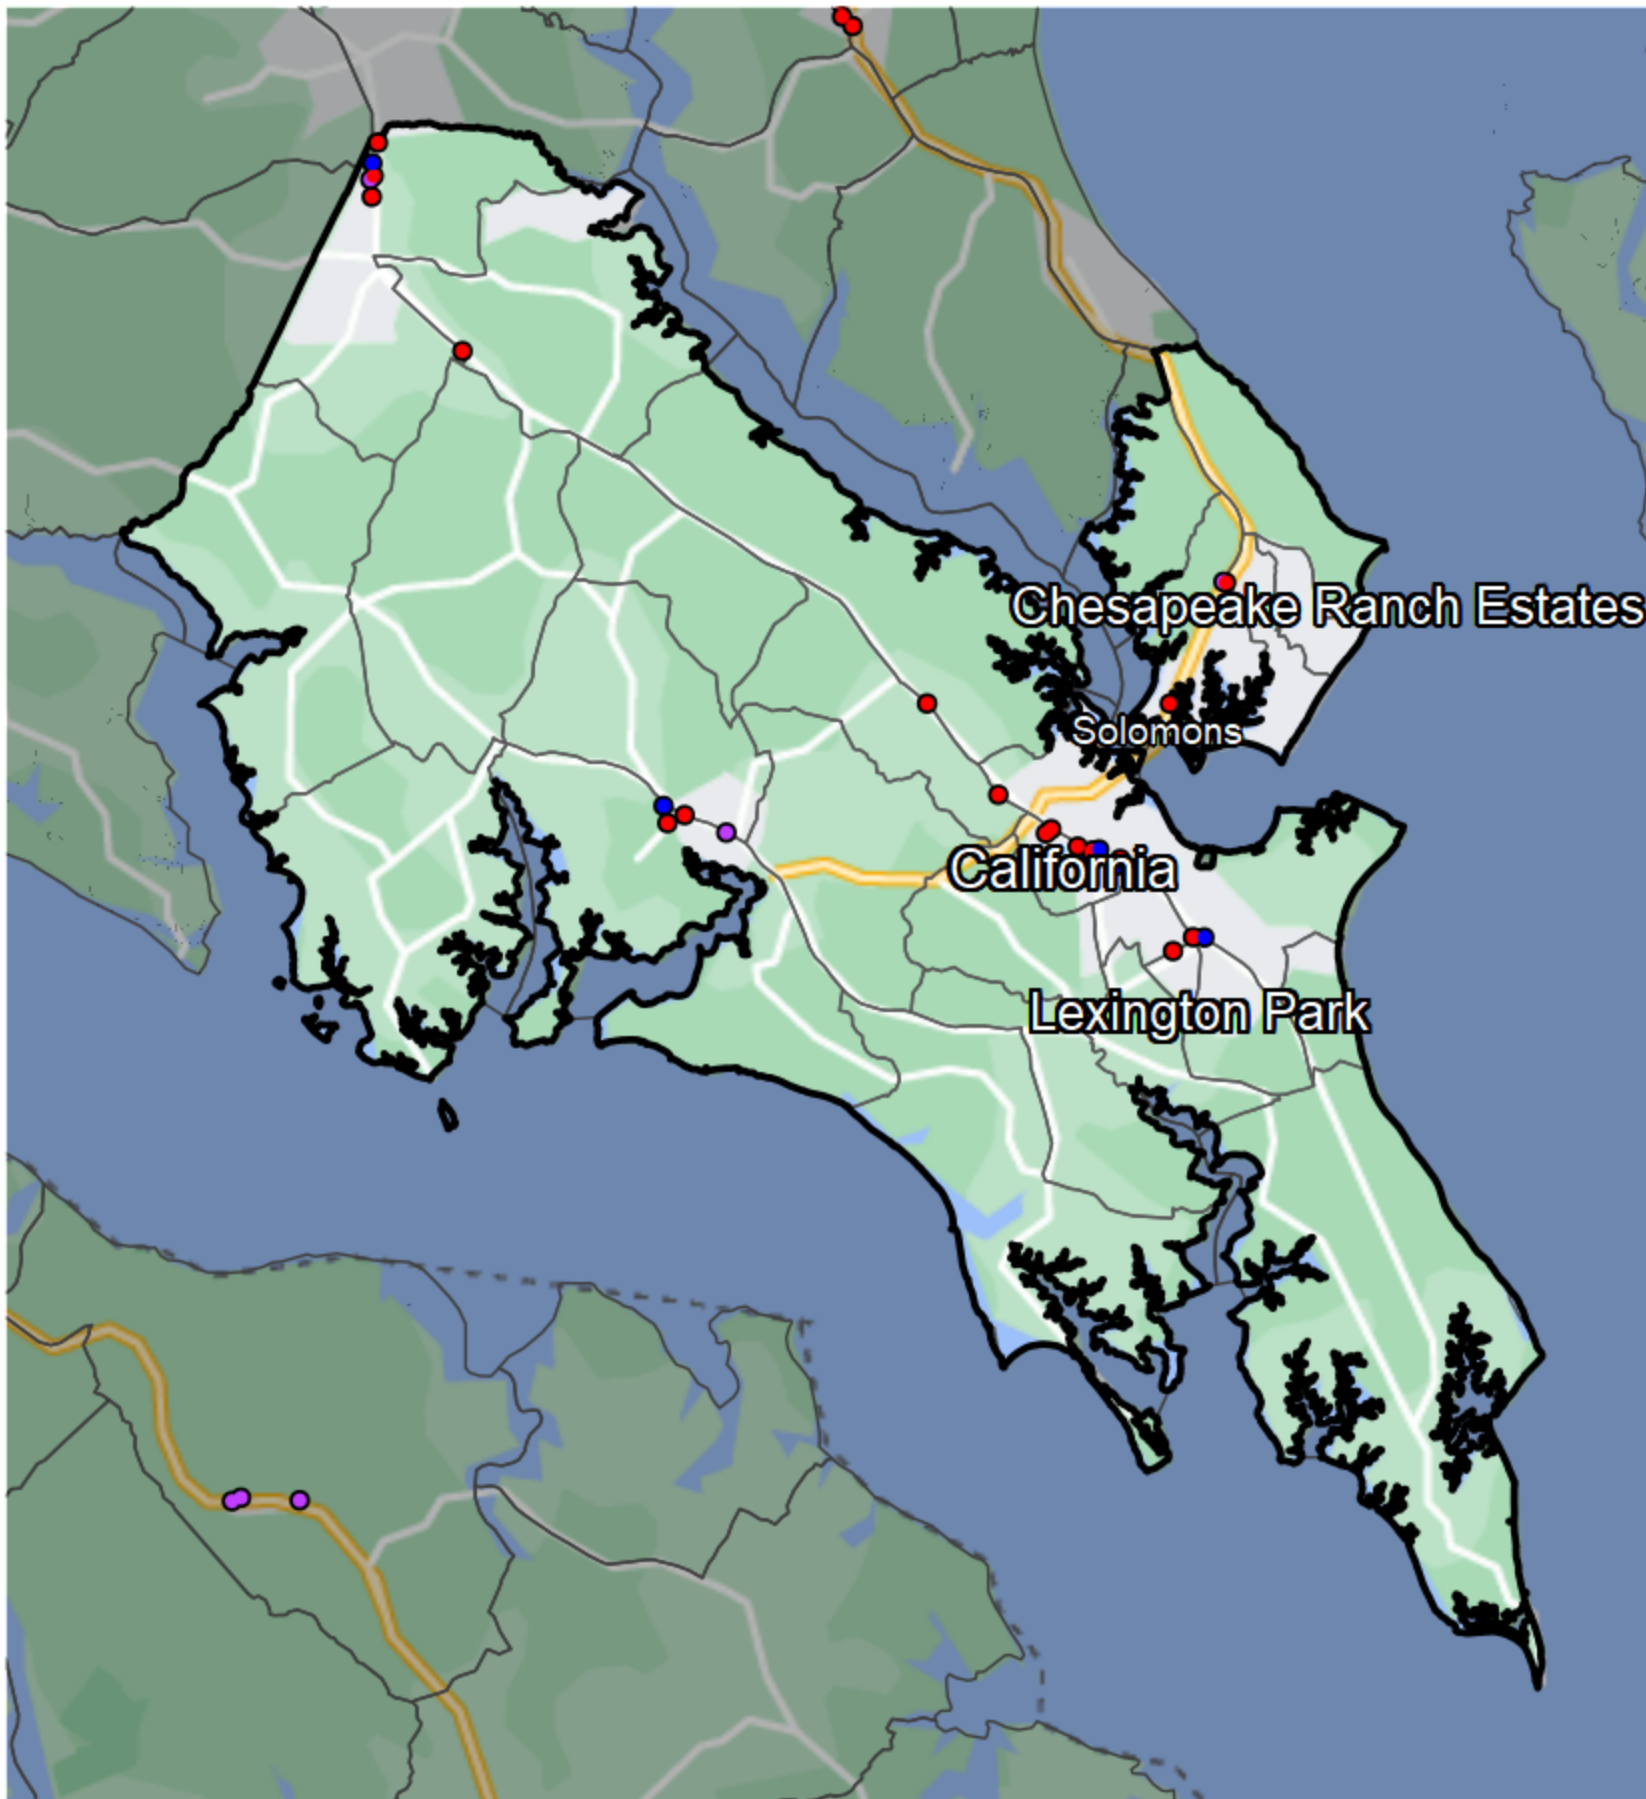

# Maryland - State Senate District 29

## Banking Desert

■ No Branches within 10 Miles of Population Center