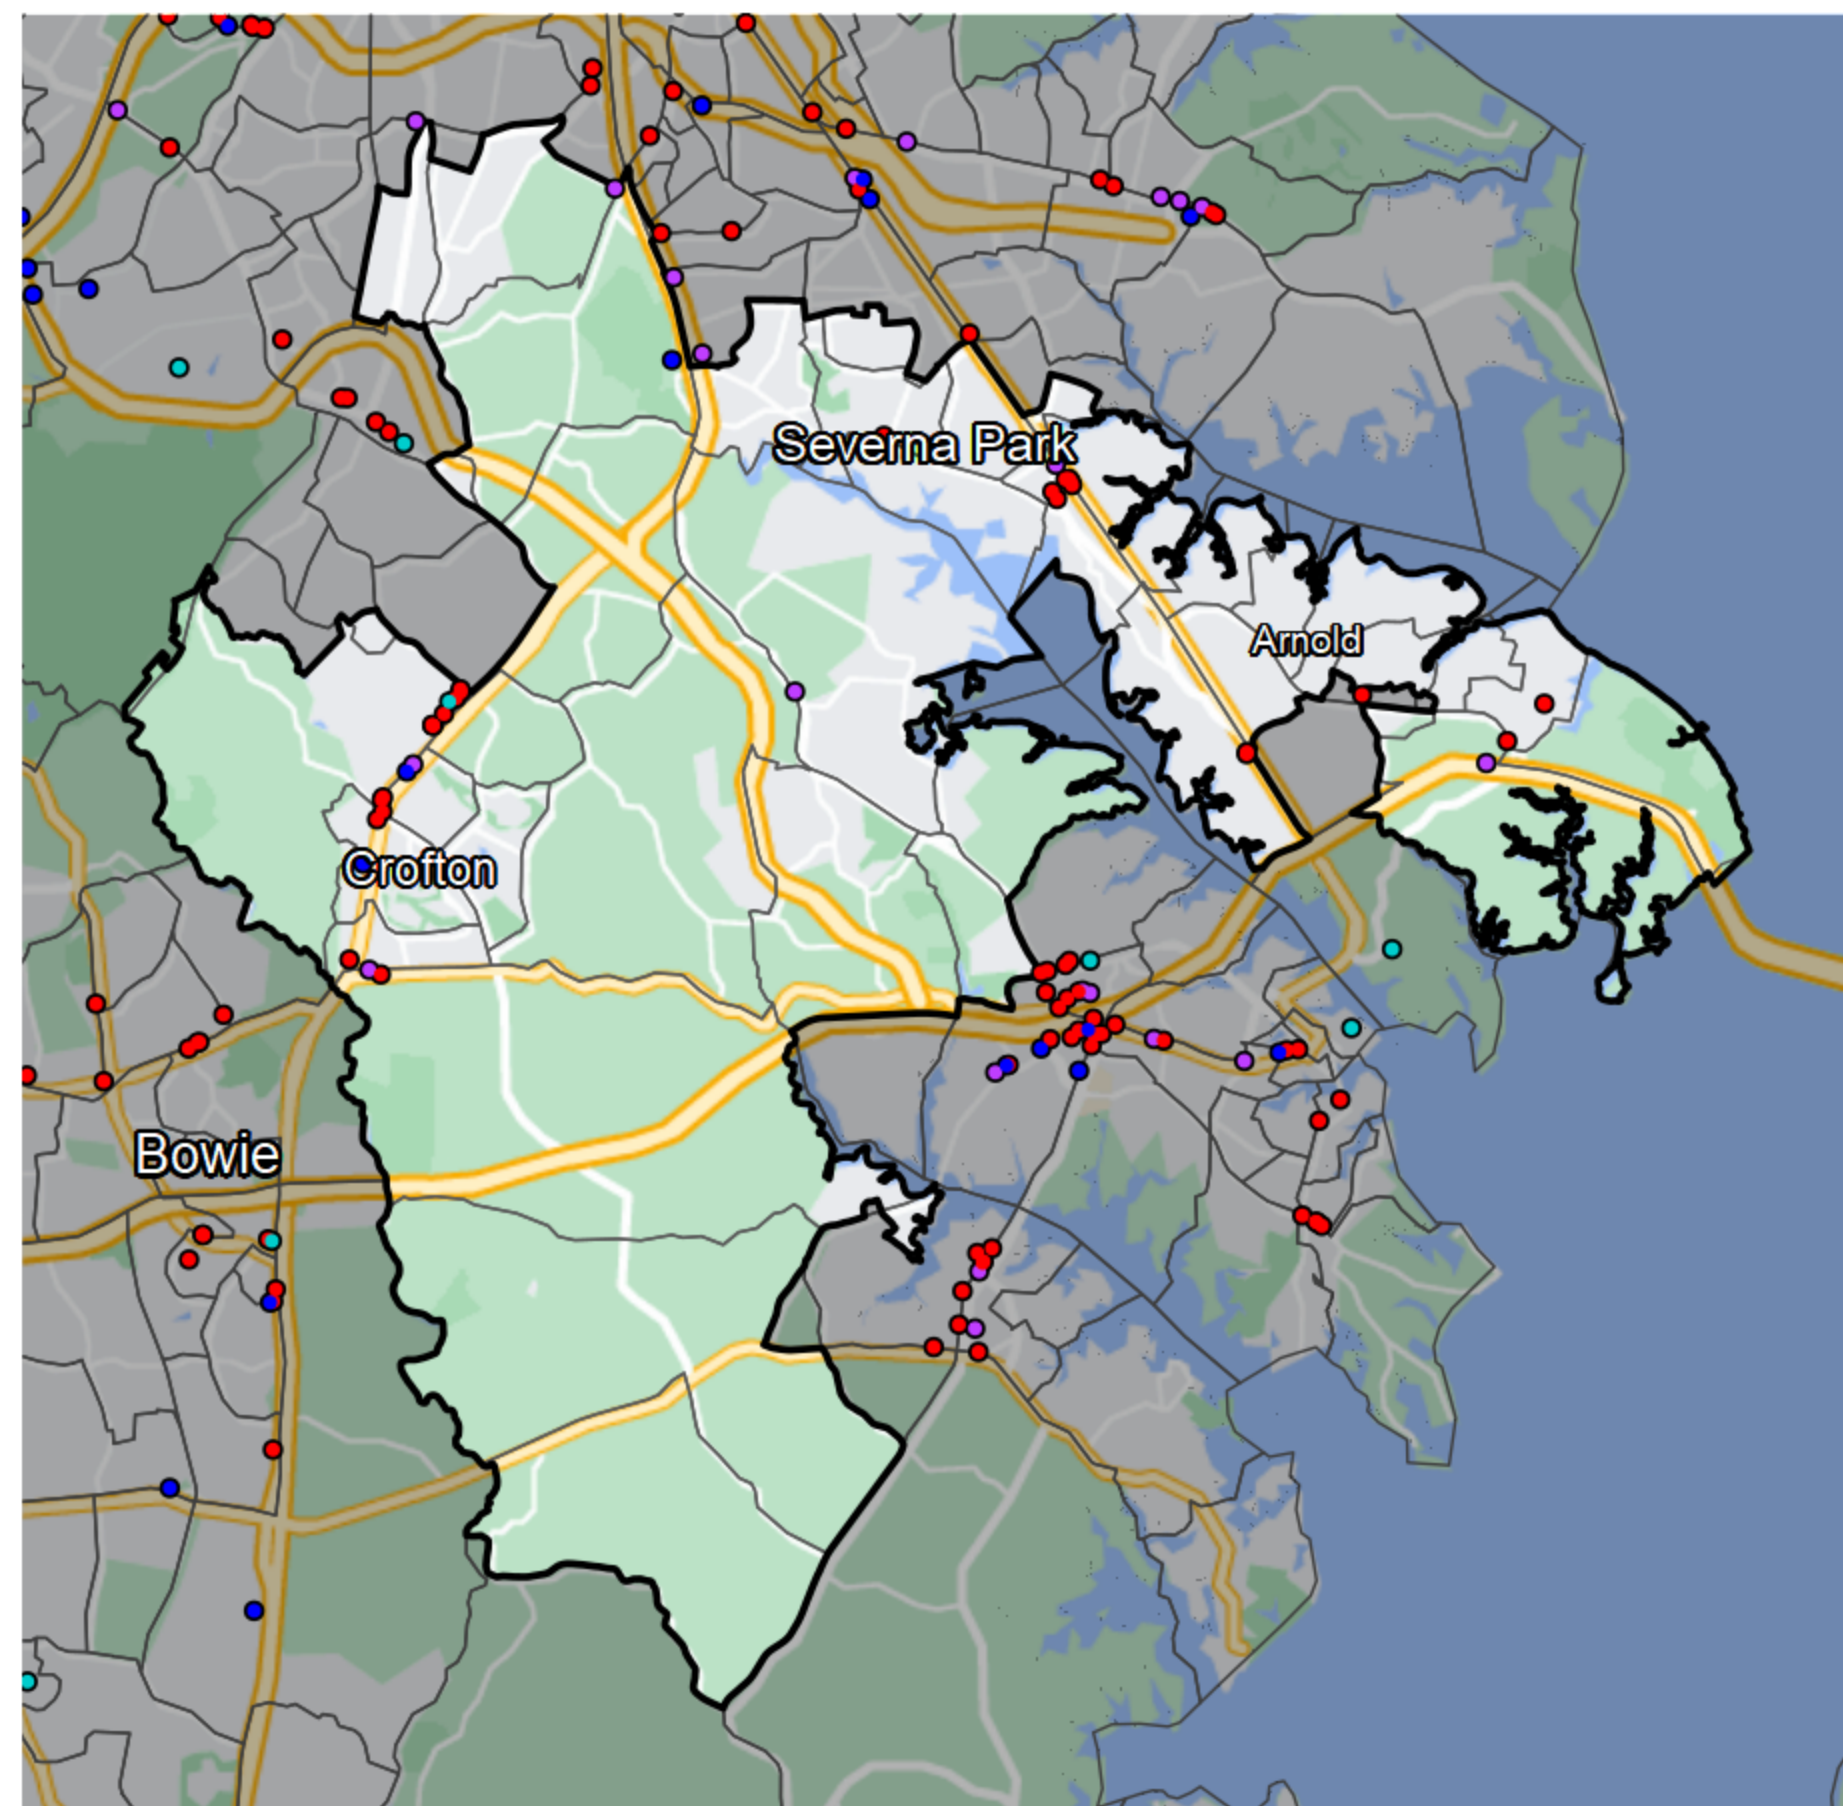

Maryland - State Senate District 33

Banking Desert

 No Branches within 10 Miles of Population Center

Financial Institutions

-  Bank: 8
-  Bank, Out-of-State: 27
-  Credit Union: 3
-  Credit Union, Out-of-State: 1