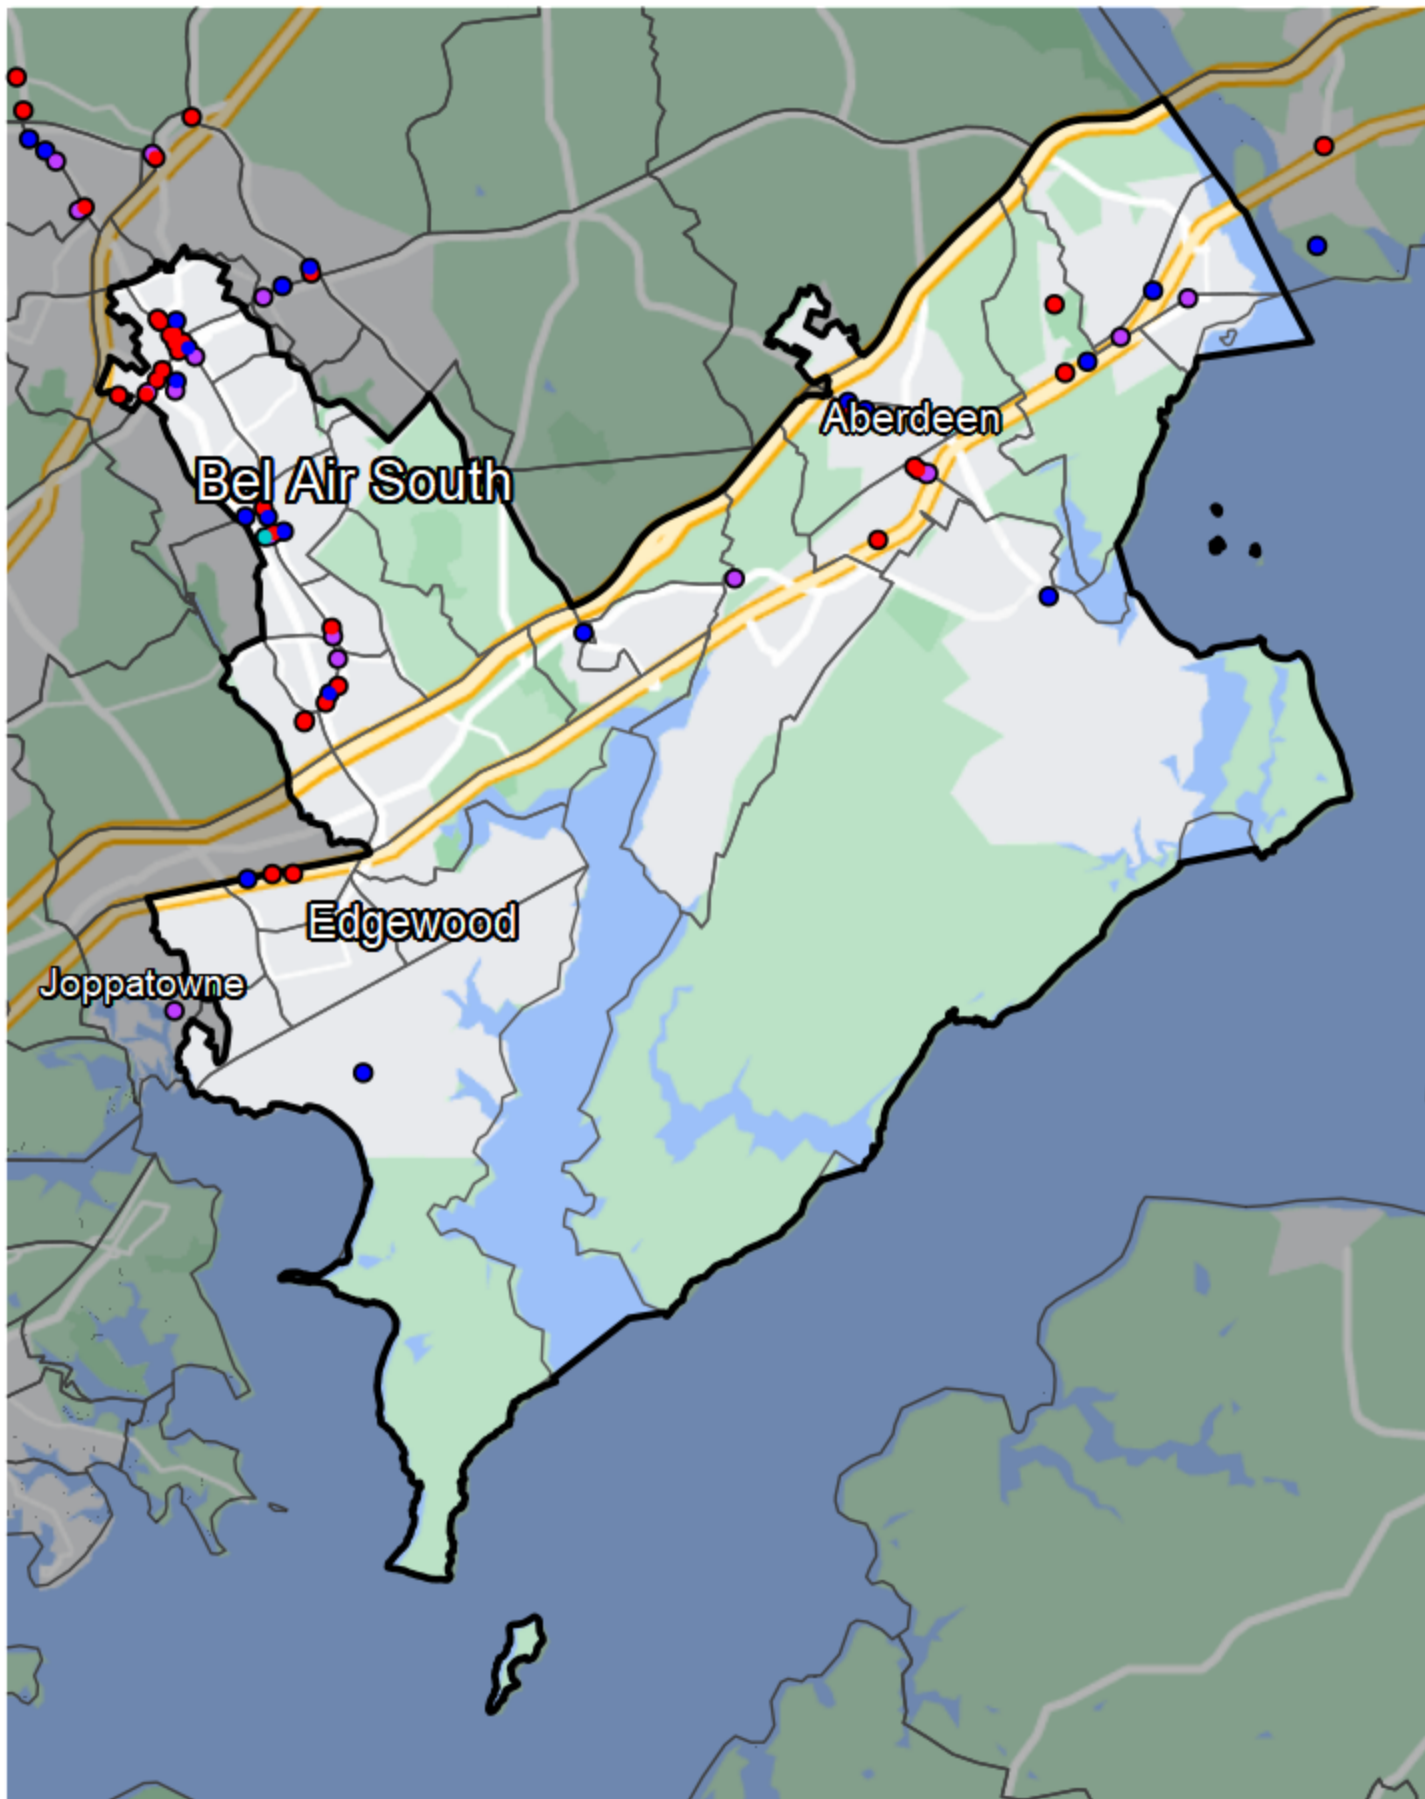

Maryland - State Senate District 34

Banking Desert

No Branches within 10 Miles of Population Center

Financial Institutions

- Bank: 11
- Bank, Out-of-State: 25
- Credit Union: 15
- Credit Union, Out-of-State: 1