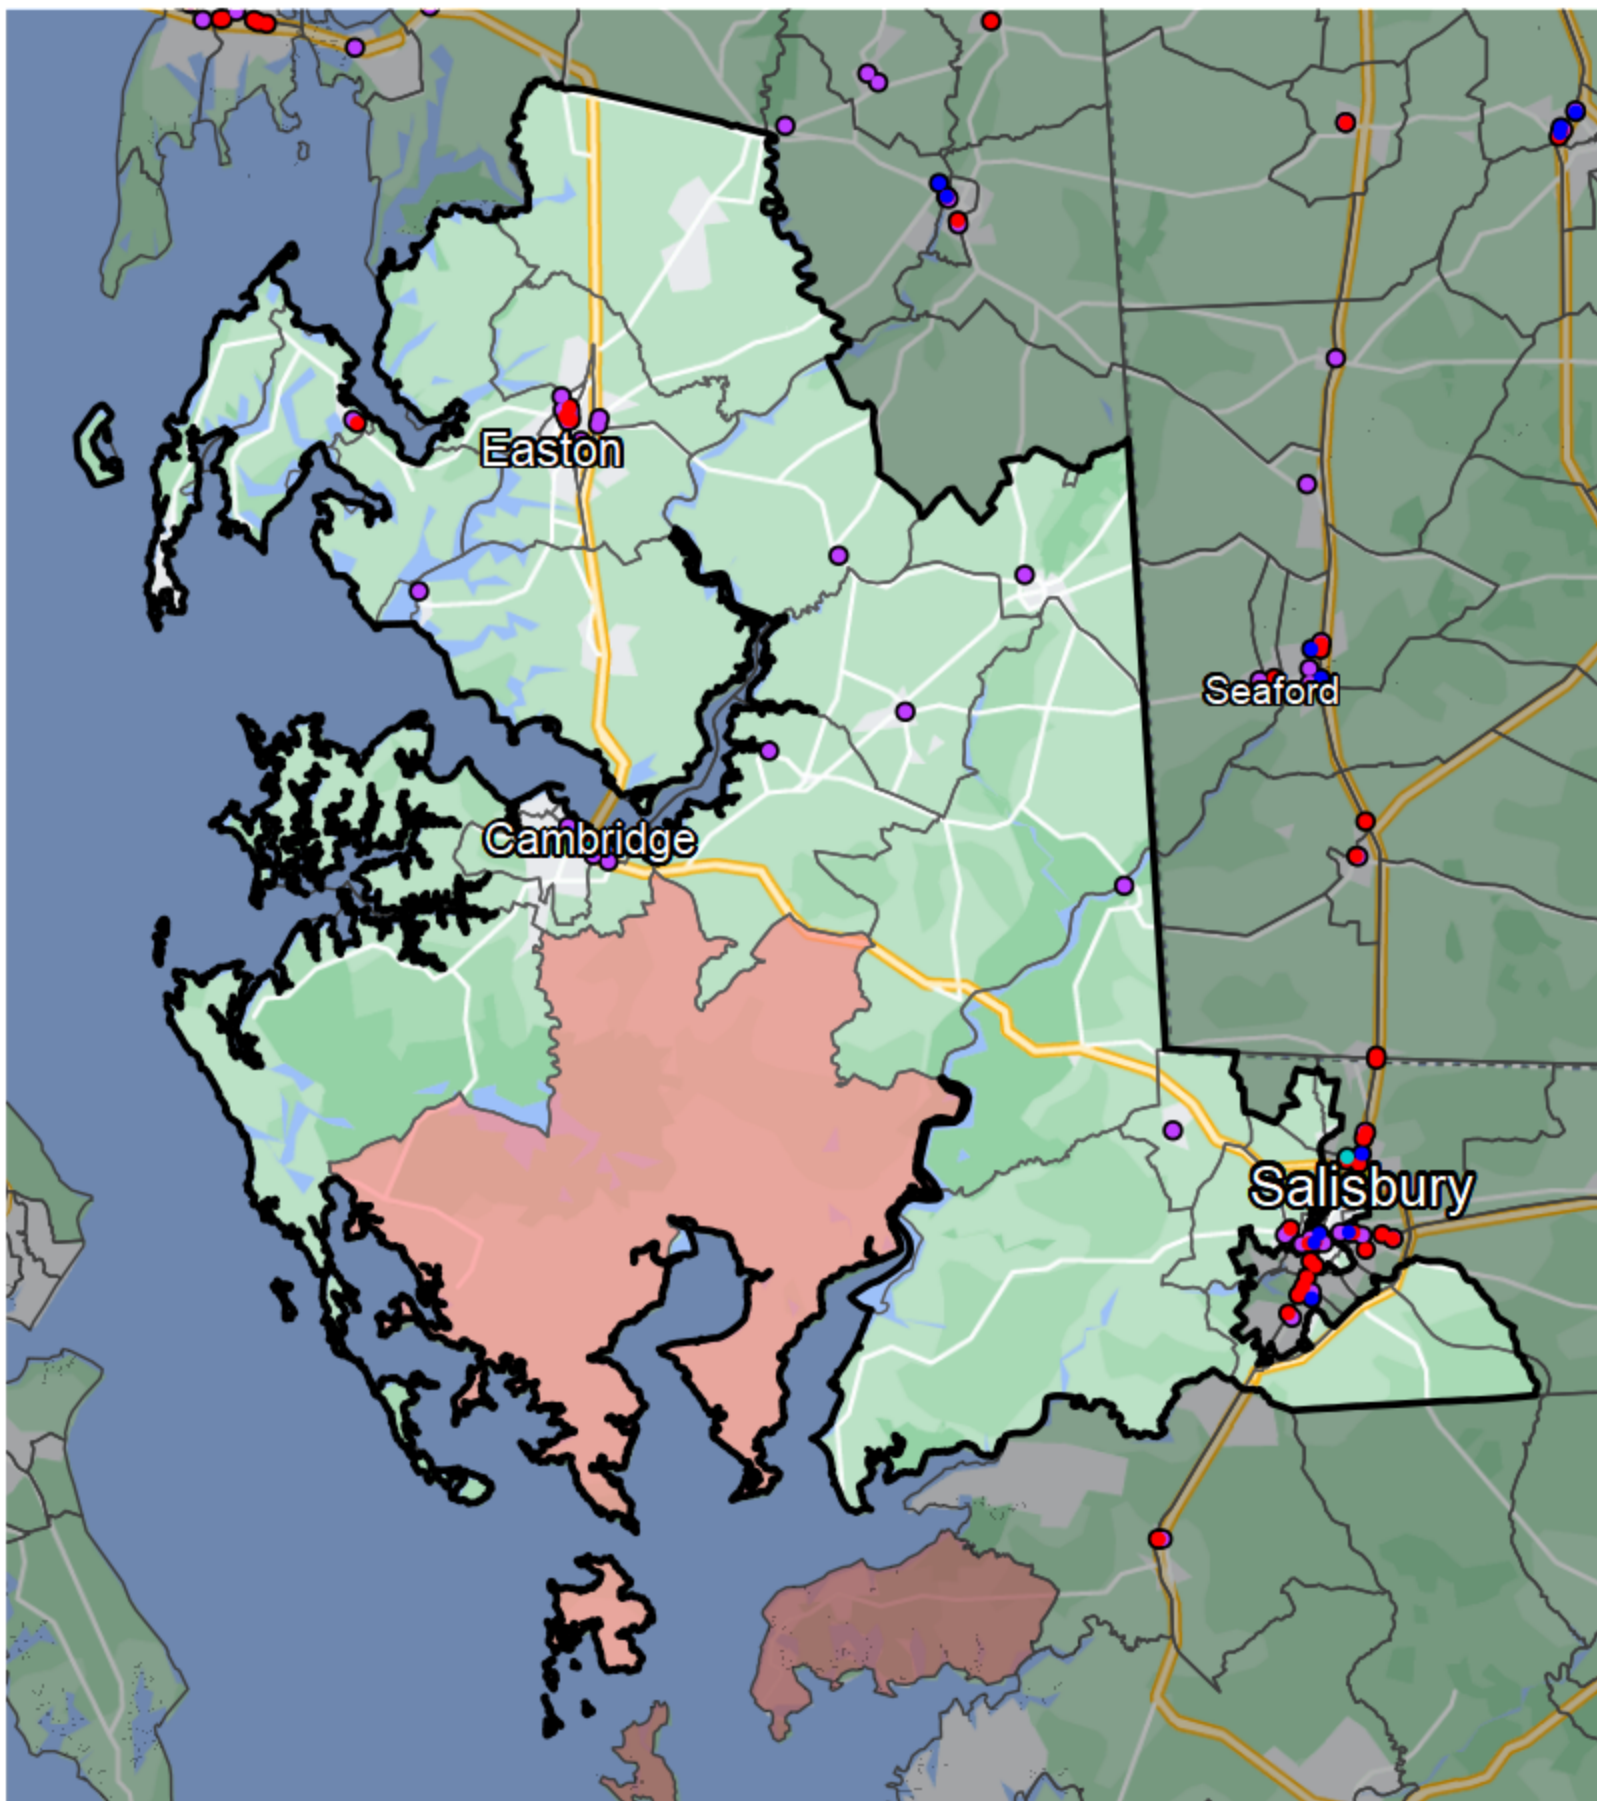

Maryland - State Senate District 37

Banking Desert

■ No Branches within 10 Miles of Population Center

Financial Institutions

- Bank: 29
- Bank, Out-of-State: 14
- Credit Union: 3
- Credit Union, Out-of-State: 1