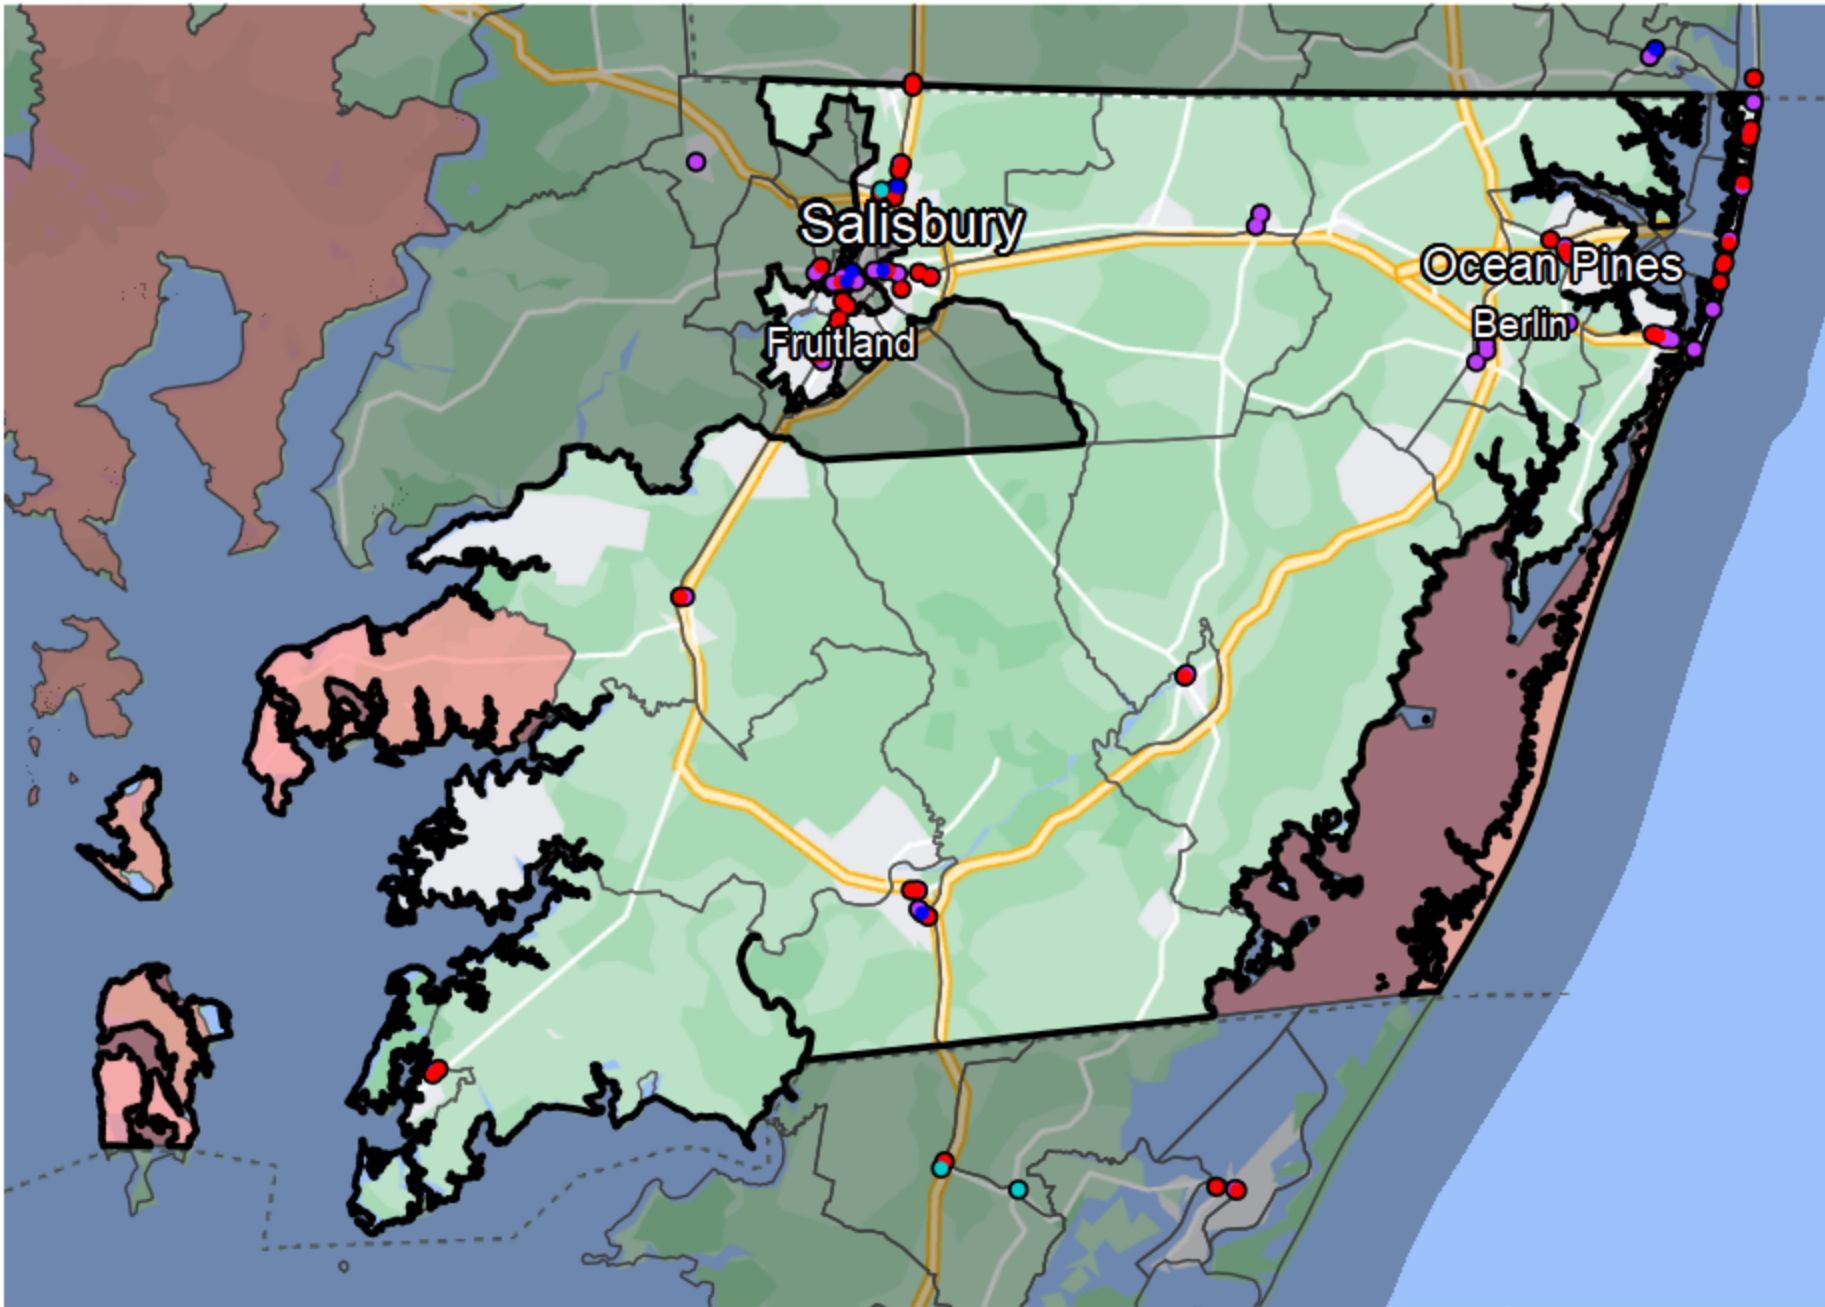

Maryland - State Senate District 38

Banking Desert

No Branches within 10 Miles of Population Center

Financial Institutions

- Bank: 31
- Bank, Out-of-State: 36
- Credit Union: 3
- Credit Union, Out-of-State: 1