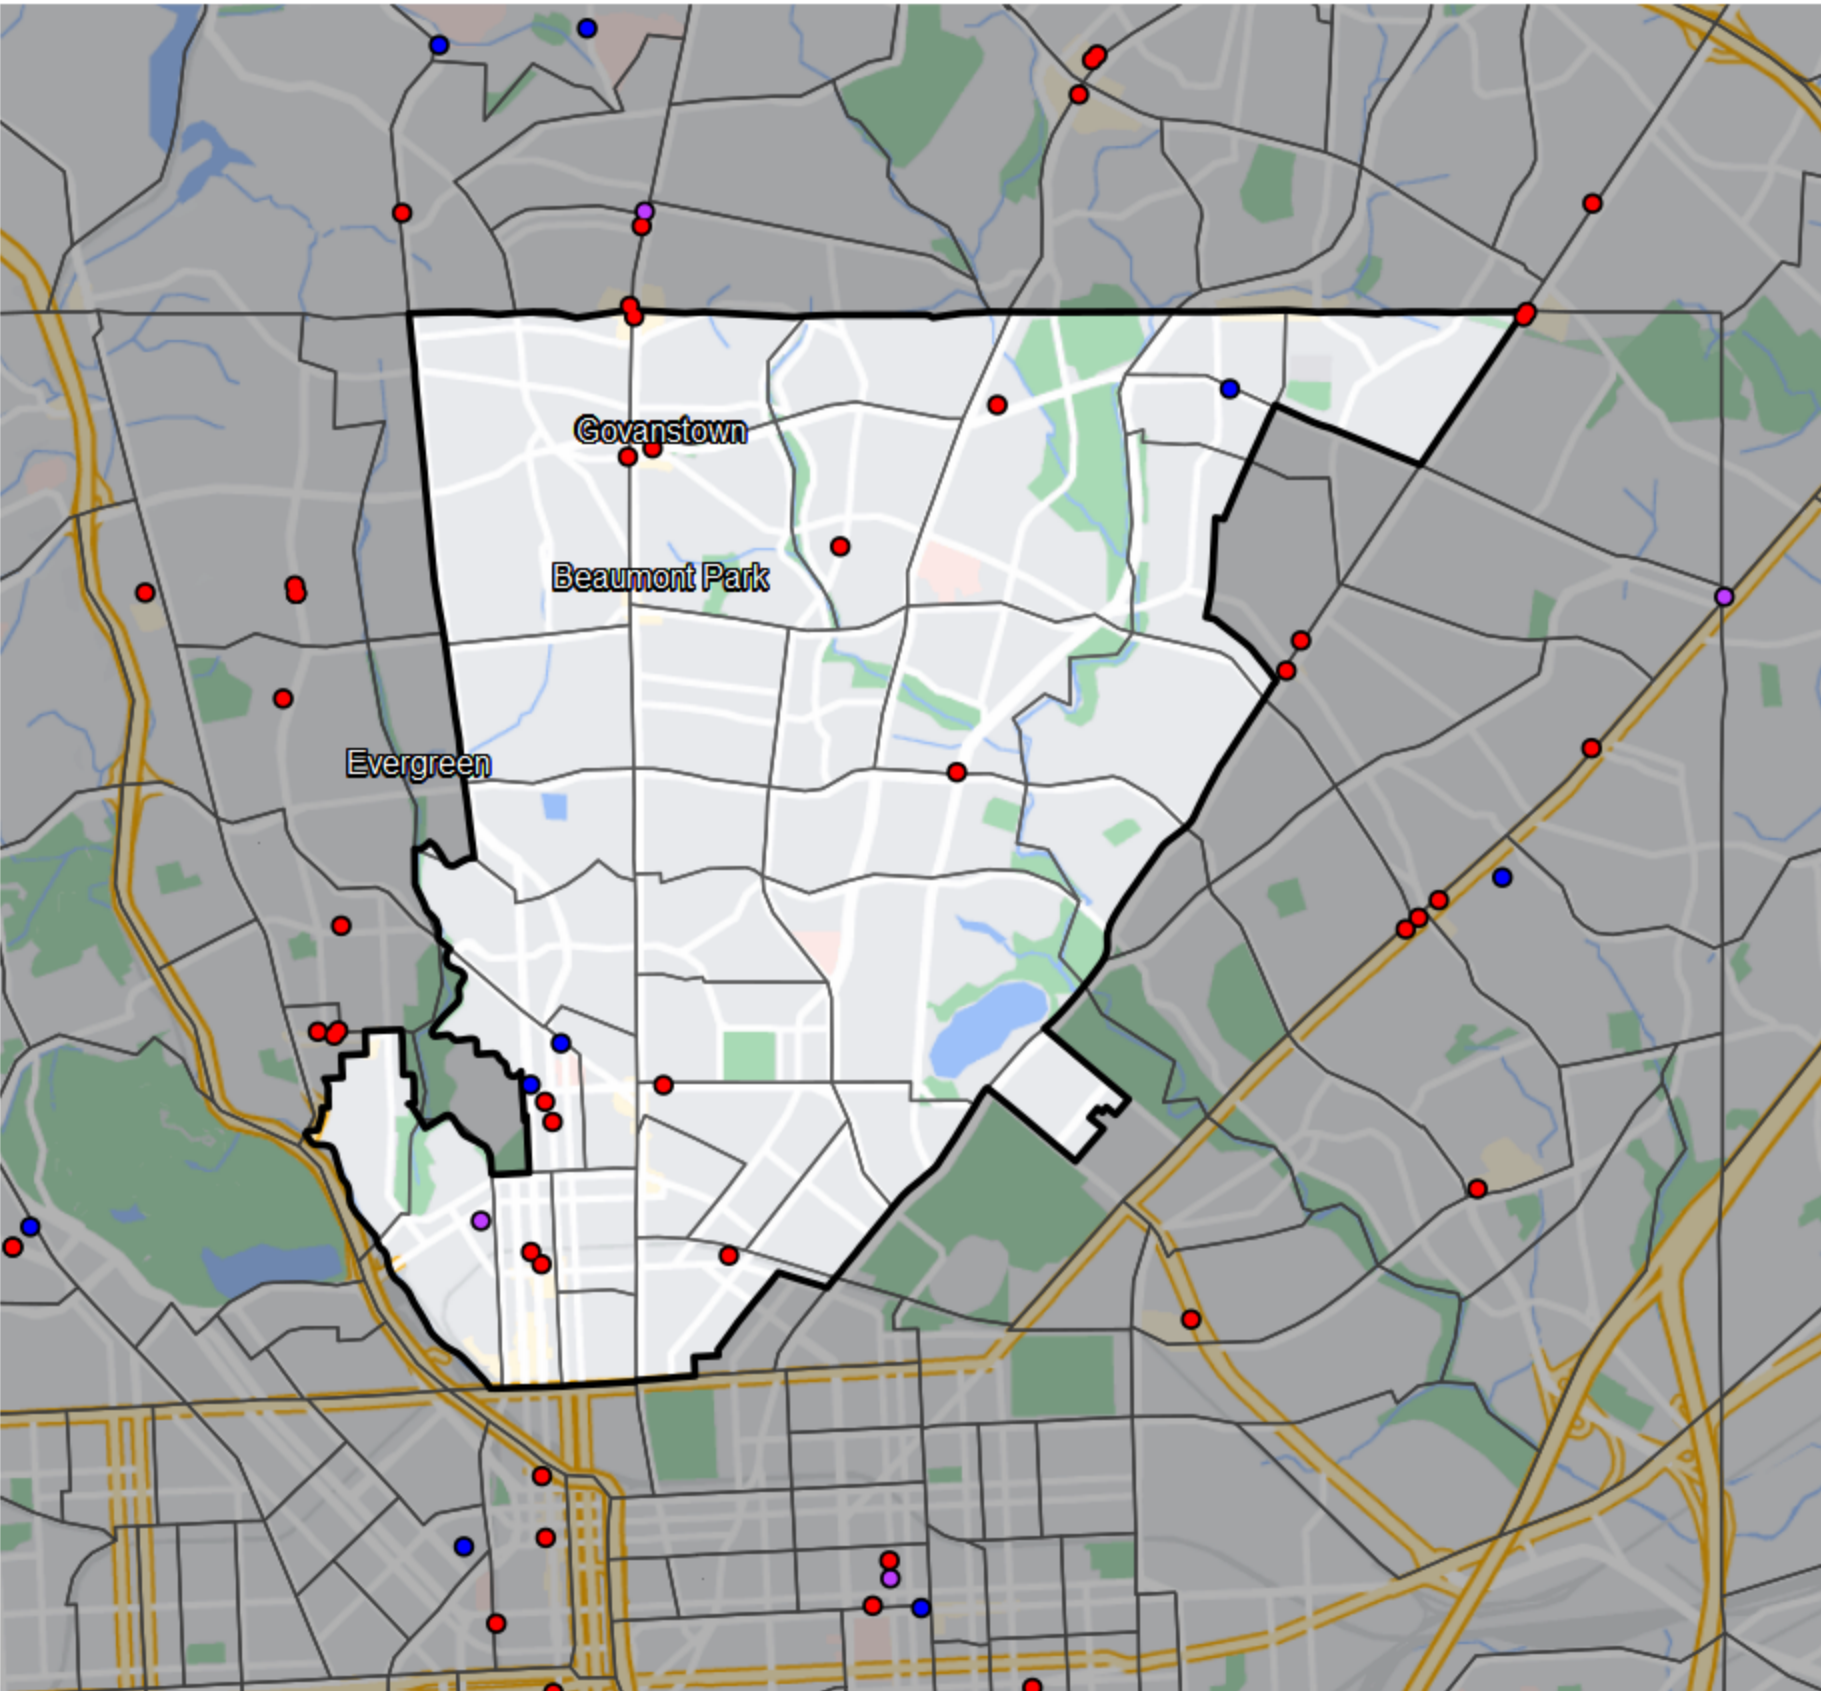

Maryland - State Senate District 43

Banking Desert

No Branches within 10 Miles of Population Center

Financial Institutions

- Bank: 1
- Bank, Out-of-State: 12
- Credit Union: 3
- Credit Union, Out-of-State: 0