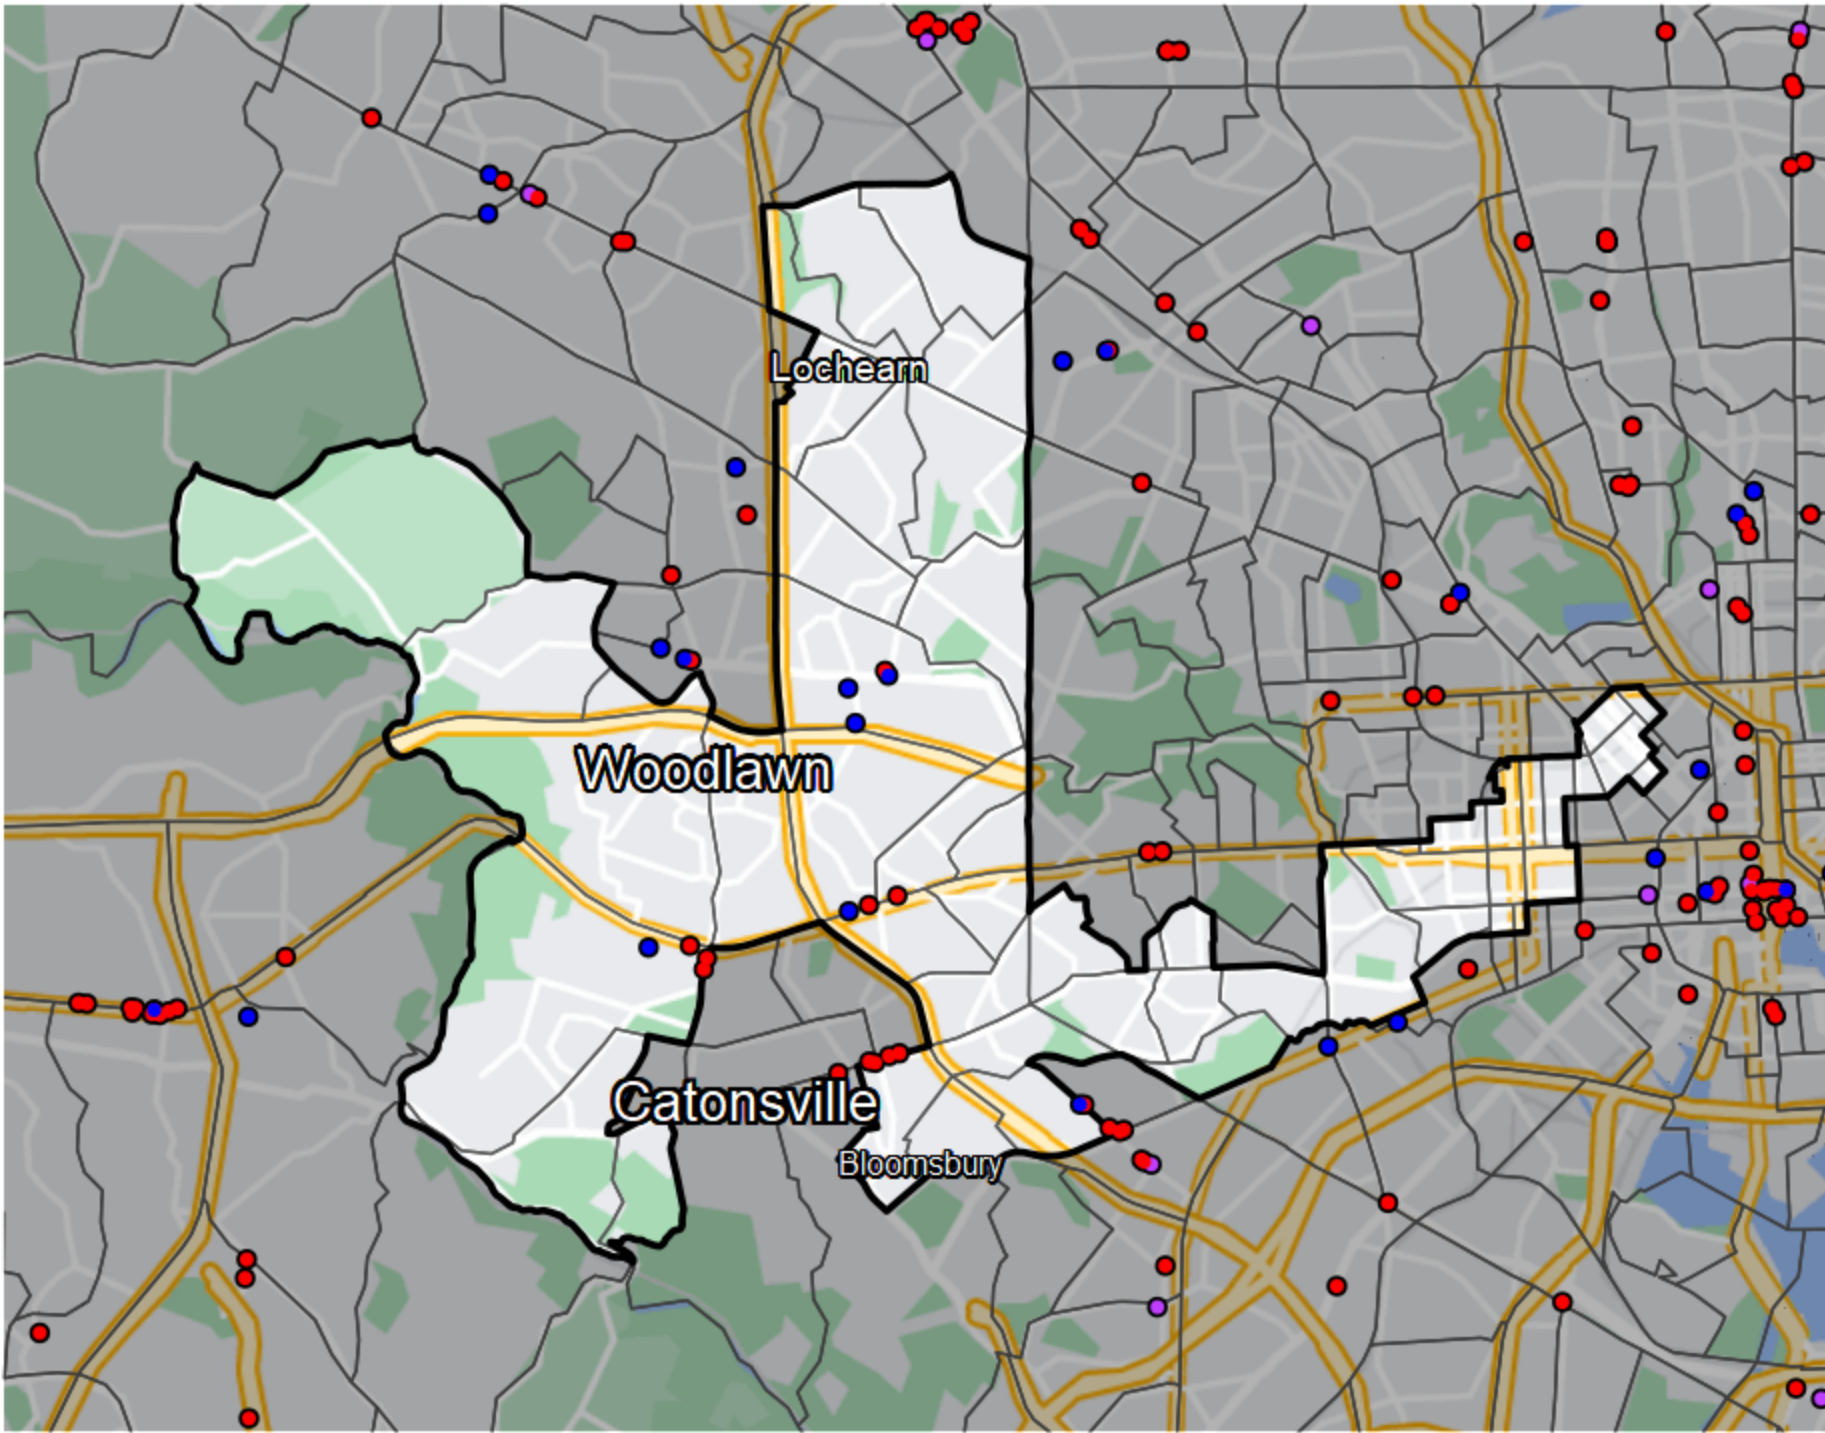

Maryland - State Senate District 44

Banking Desert

■ No Branches within 10 Miles of Population Center

Financial Institutions

- Bank: 0
- Bank, Out-of-State: 7
- Credit Union: 6
- Credit Union, Out-of-State: 0