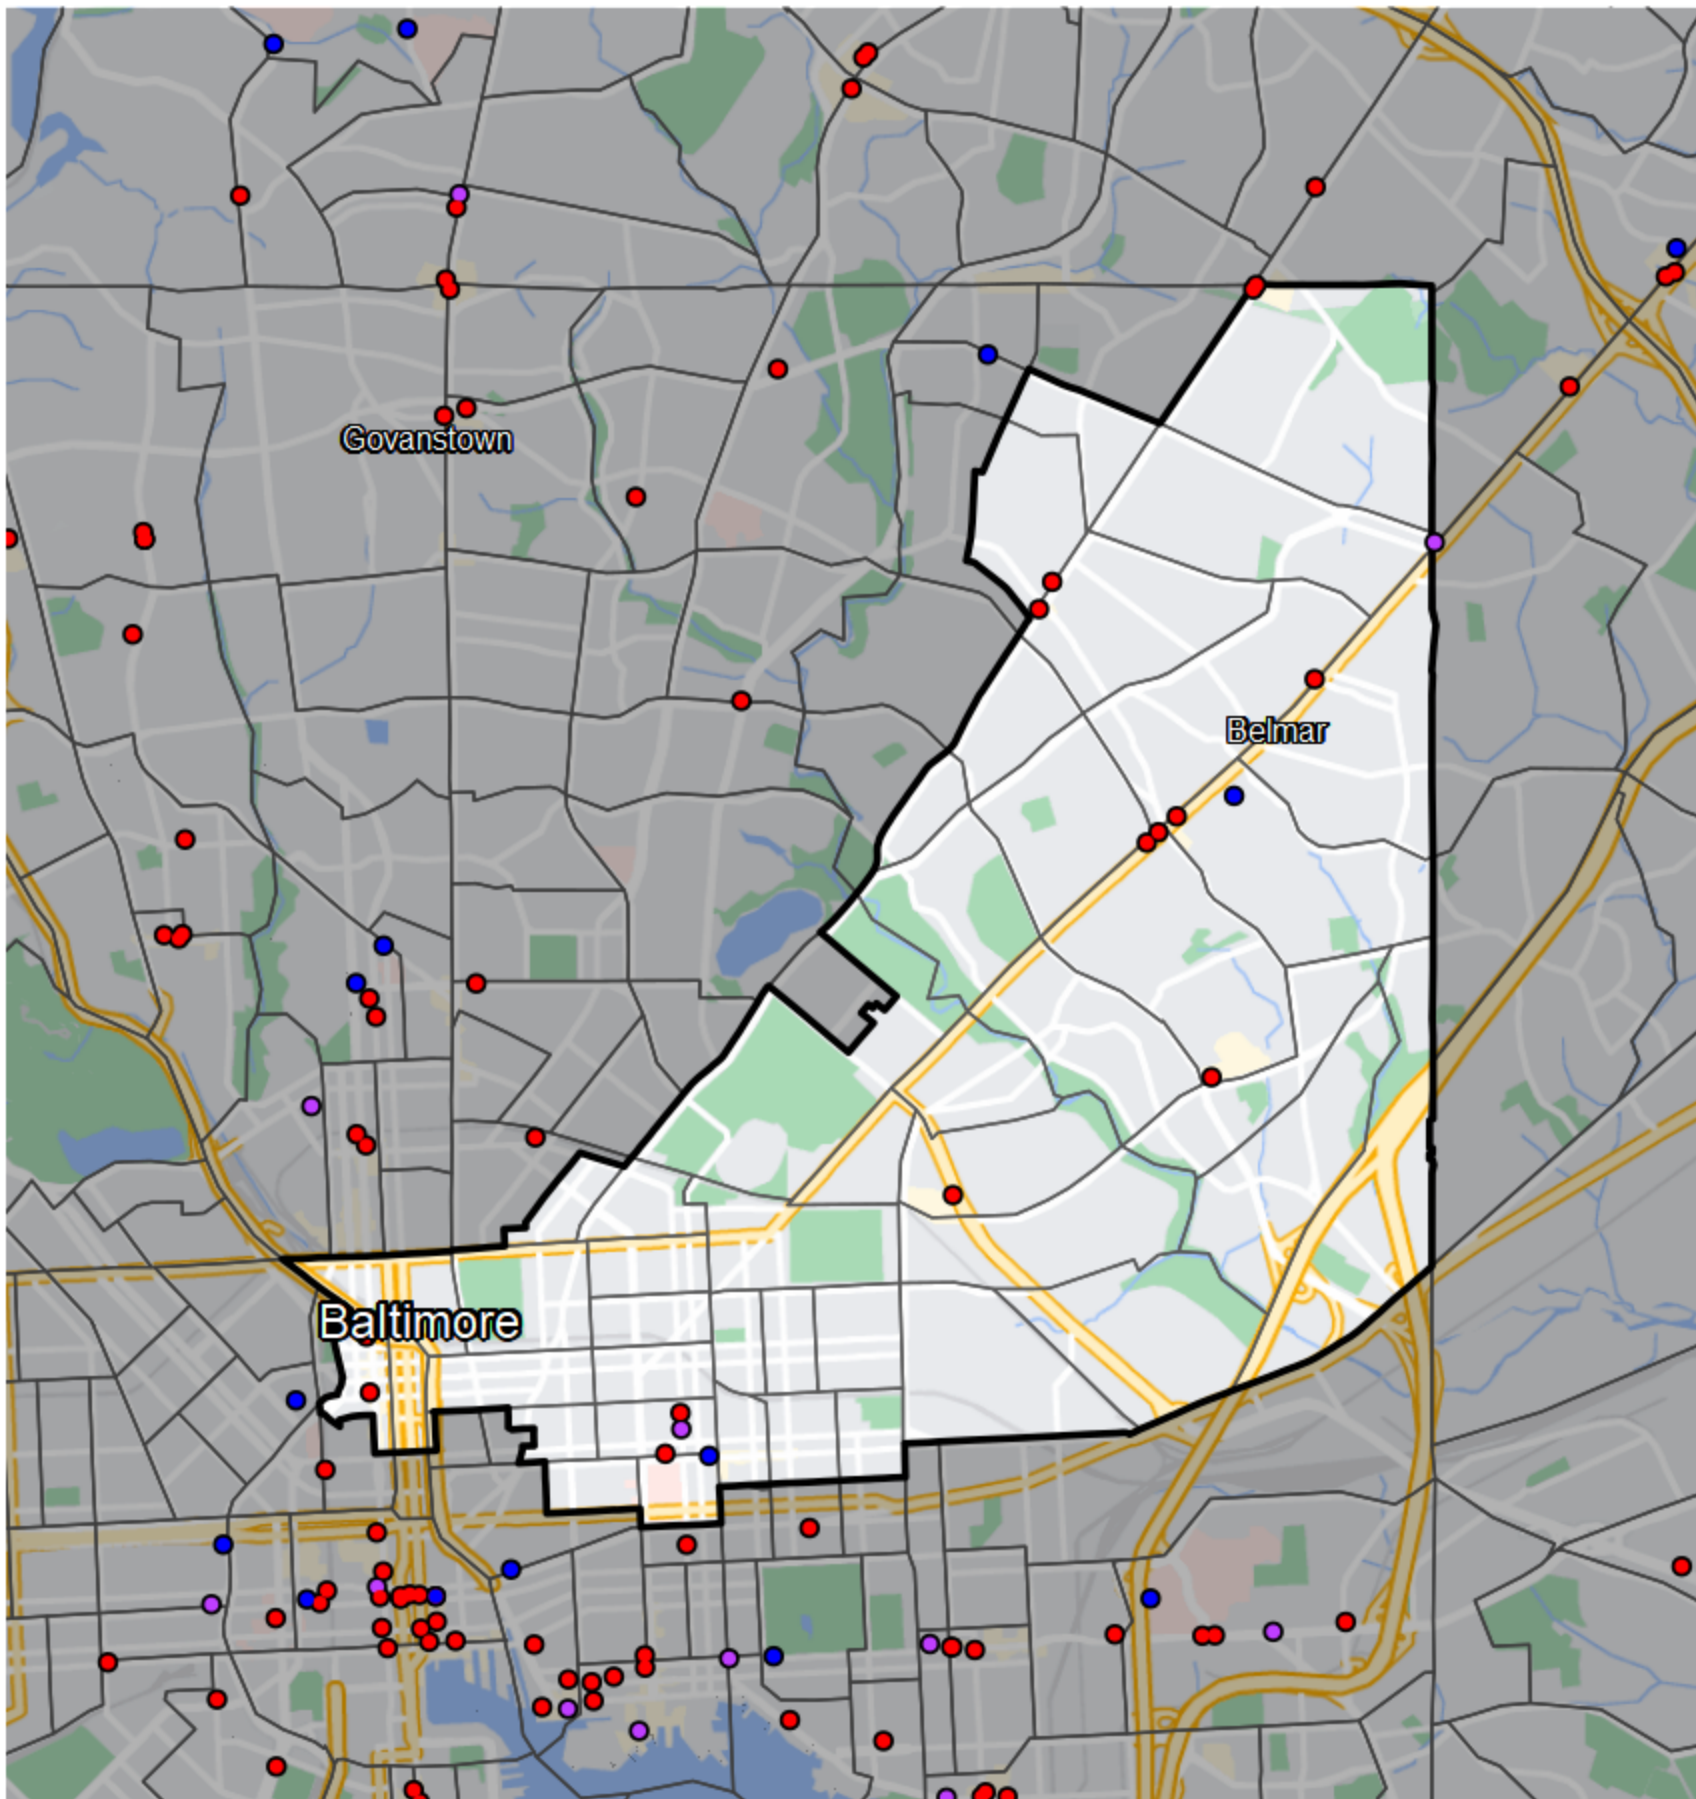

Maryland - State Senate District 45

Banking Desert

No Branches within 10 Miles of Population Center

Financial Institutions

- Bank: 1
- Bank, Out-of-State: 14
- Credit Union: 2
- Credit Union, Out-of-State: 0