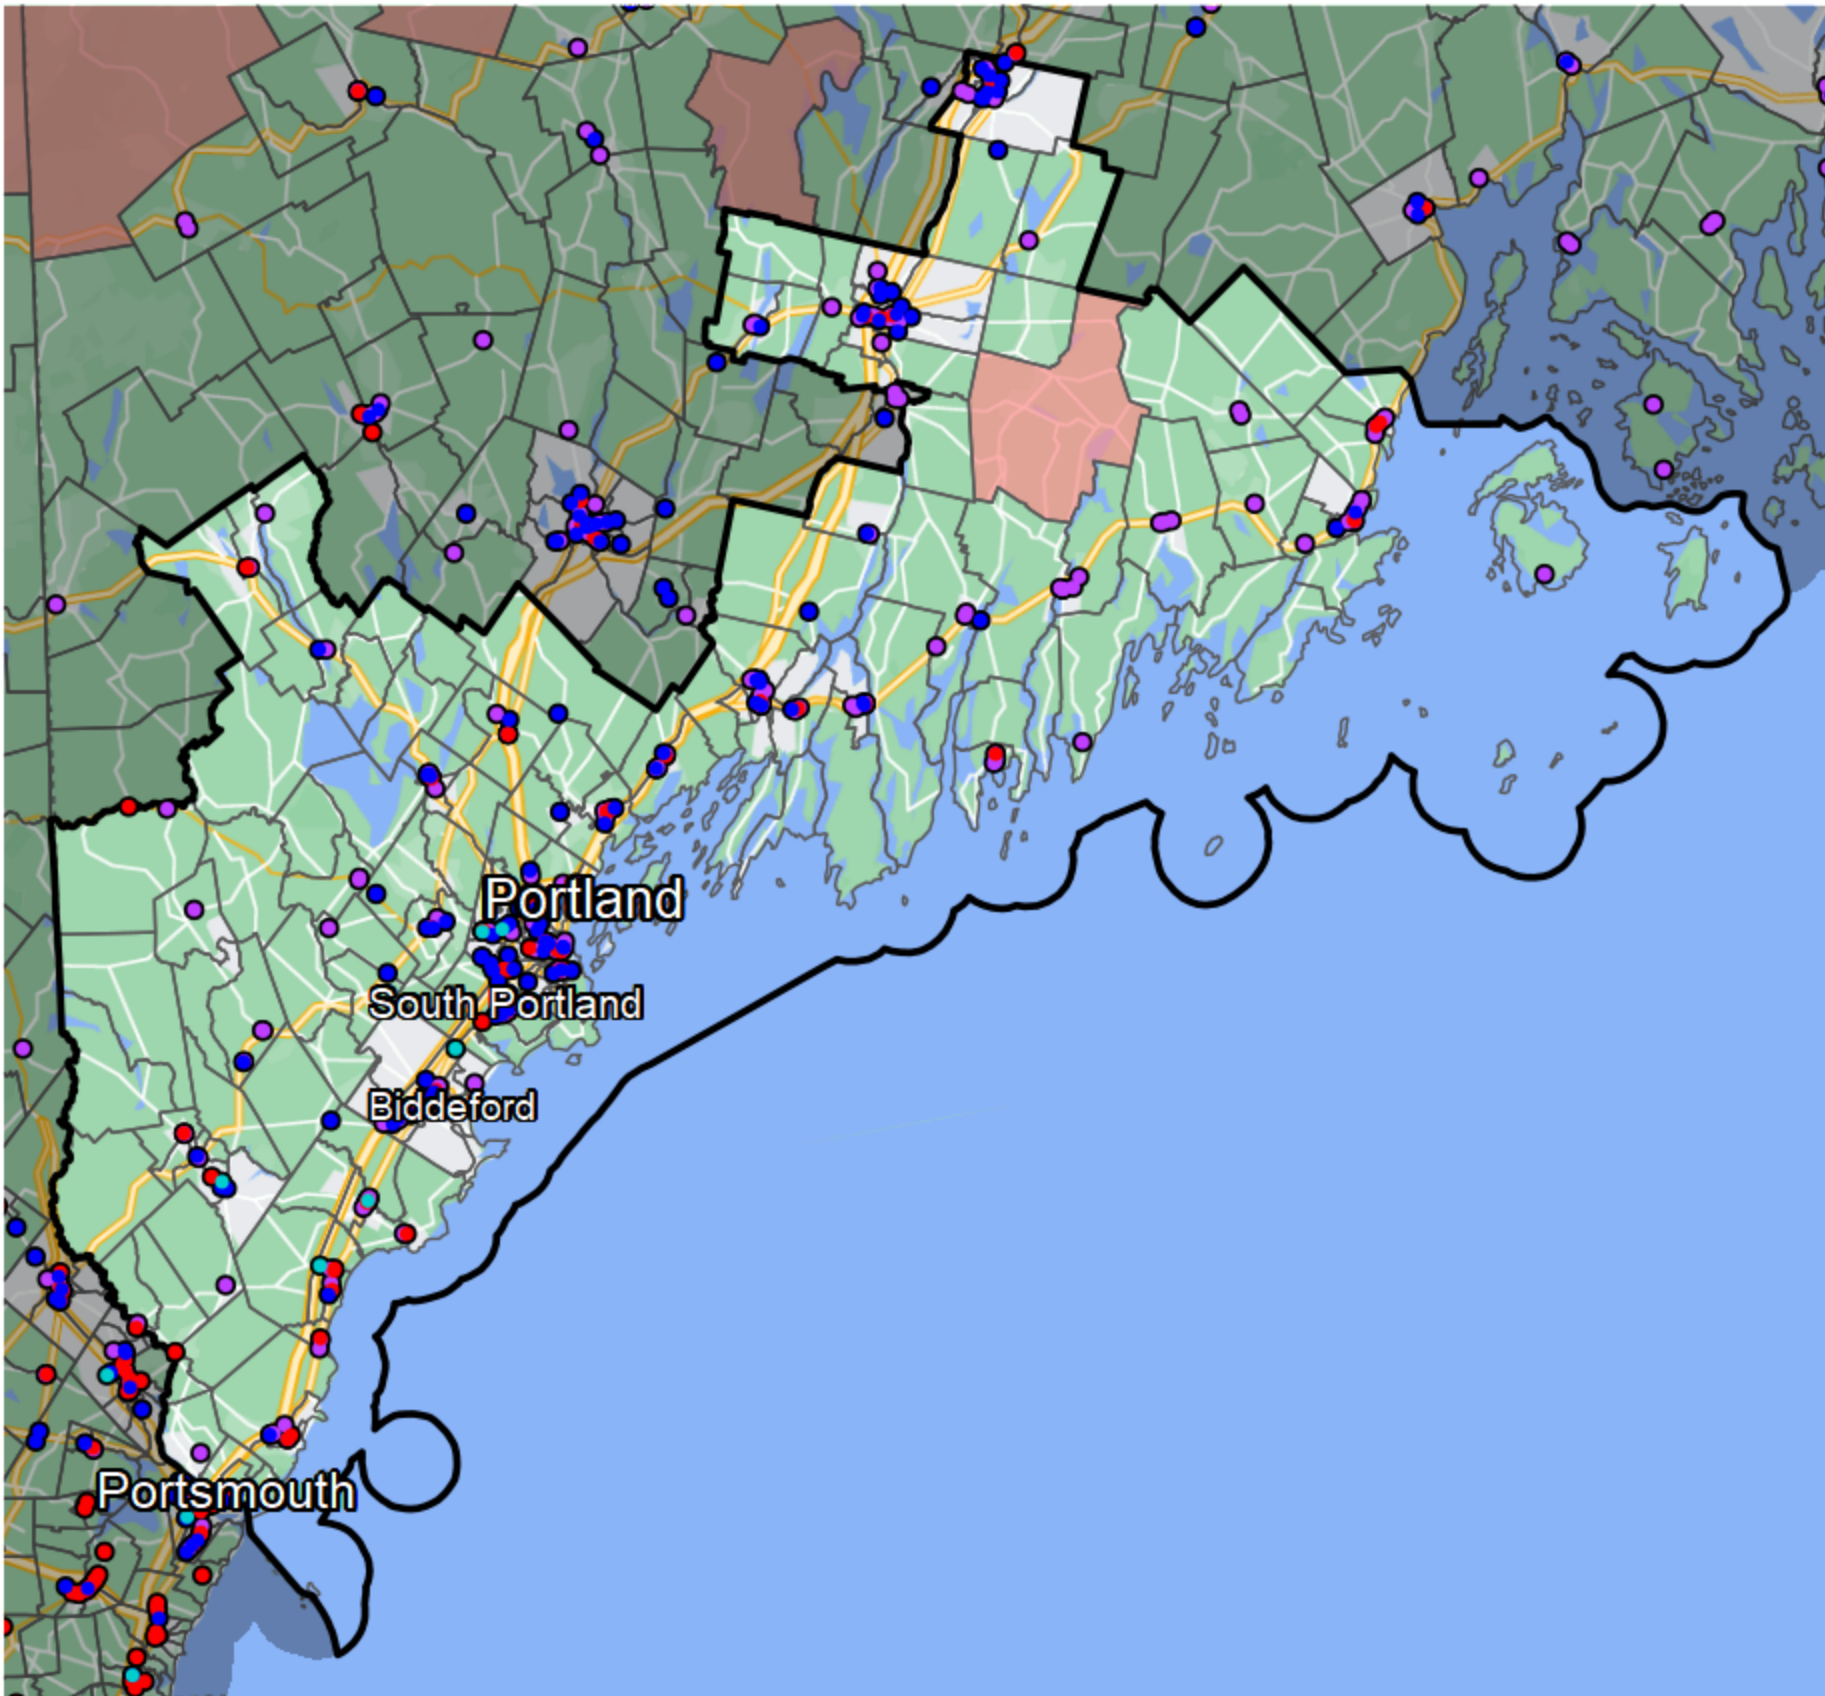

Maine - Congressional District 1

Banking Desert
No Branches within 10 Miles of Population Center

Financial Institutions

- Bank: 175
- Bank, Out-of-State: 81
- Credit Union: 98
- Credit Union, Out-of-State: 7