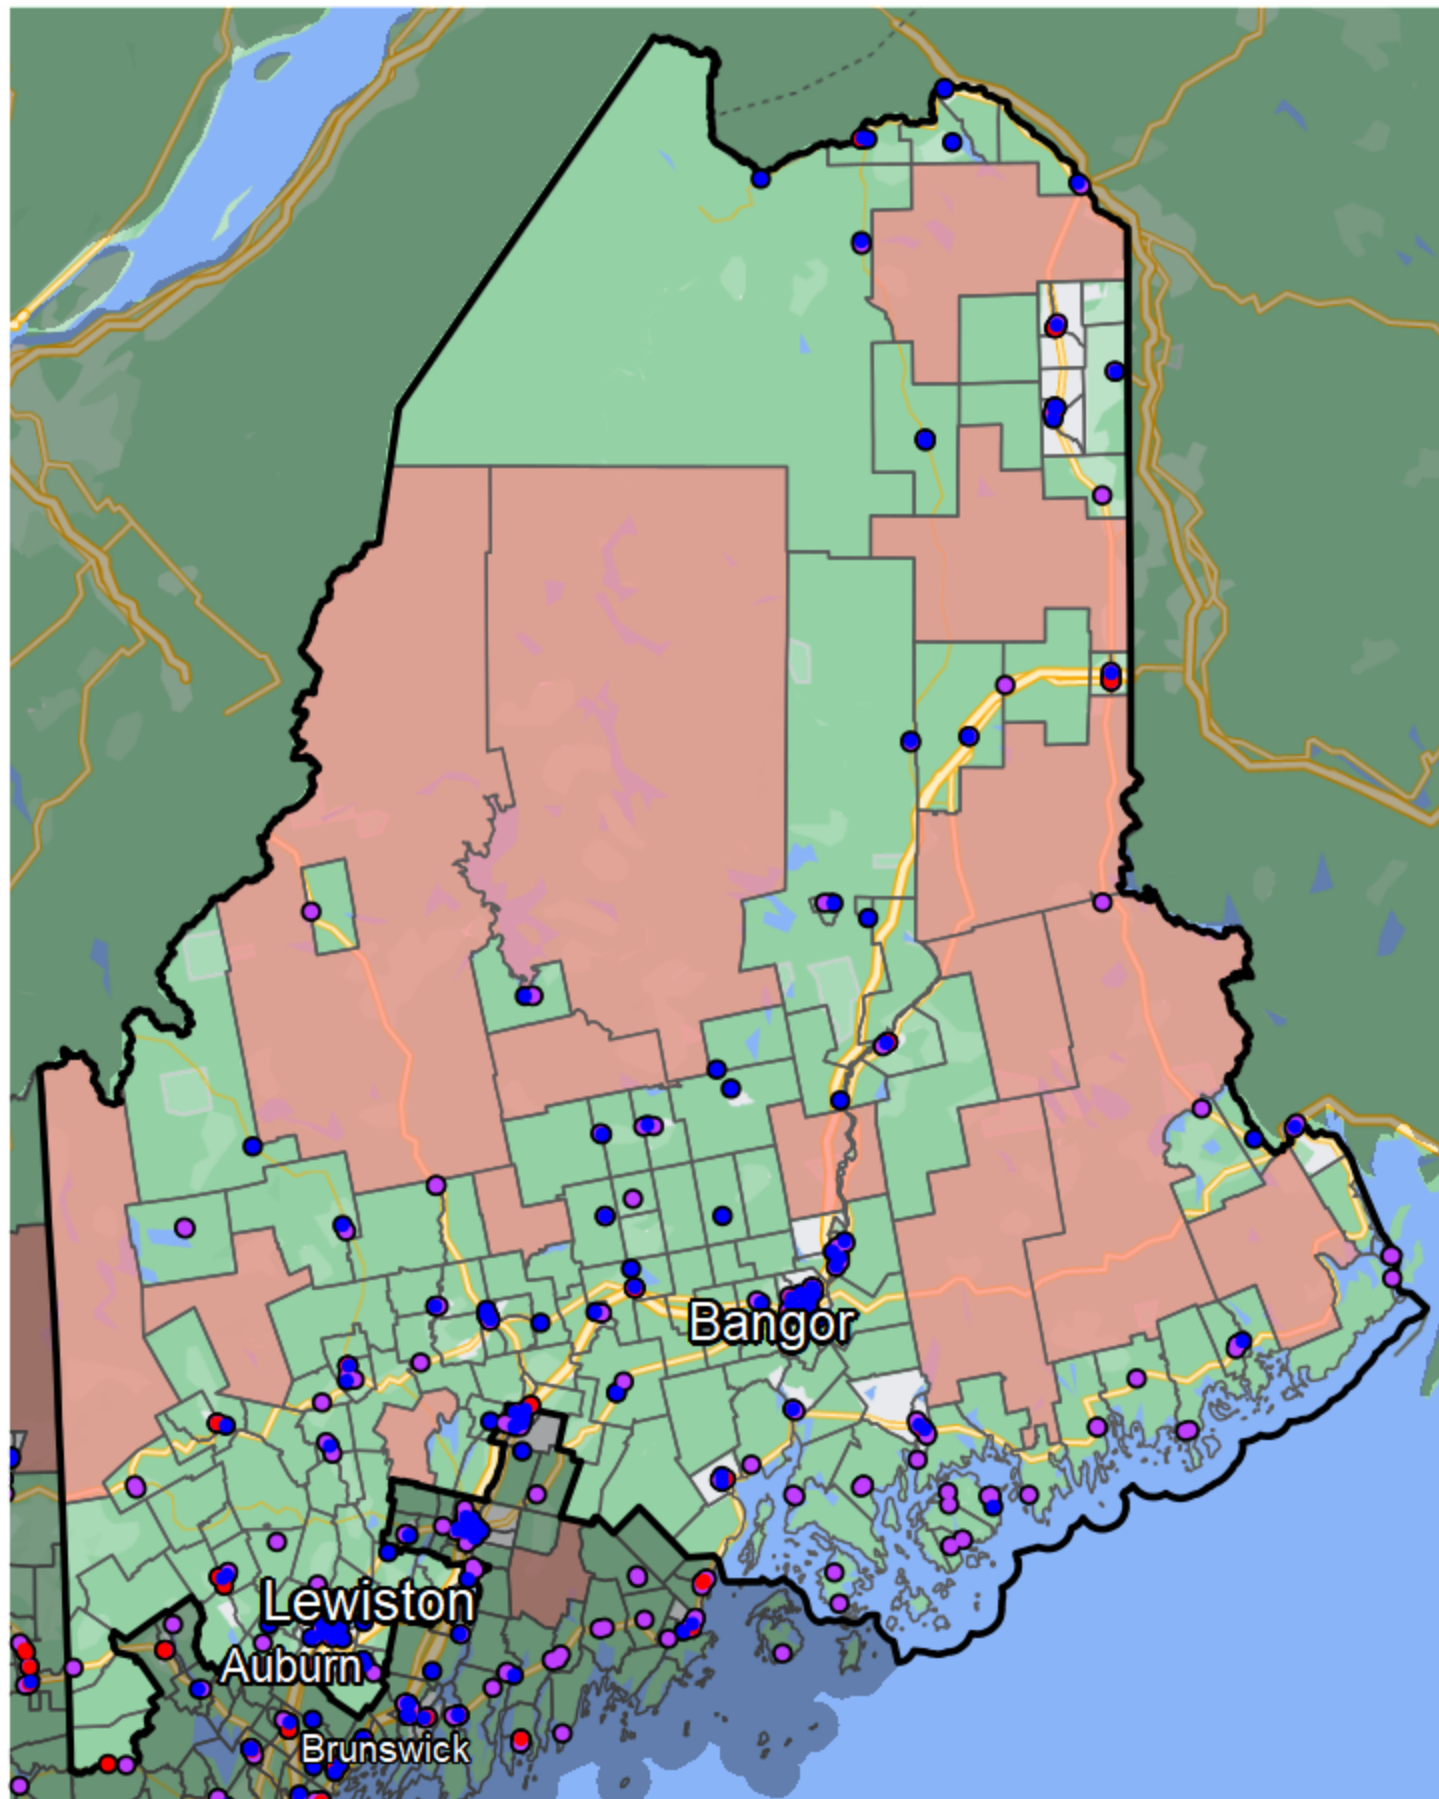

Maine - Congressional District 2

Banking Desert

No Branches within 10 Miles of Population Center

Financial Institutions

- Bank: 162
- Bank, Out-of-State: 32
- Credit Union: 104
- Credit Union, Out-of-State: 0