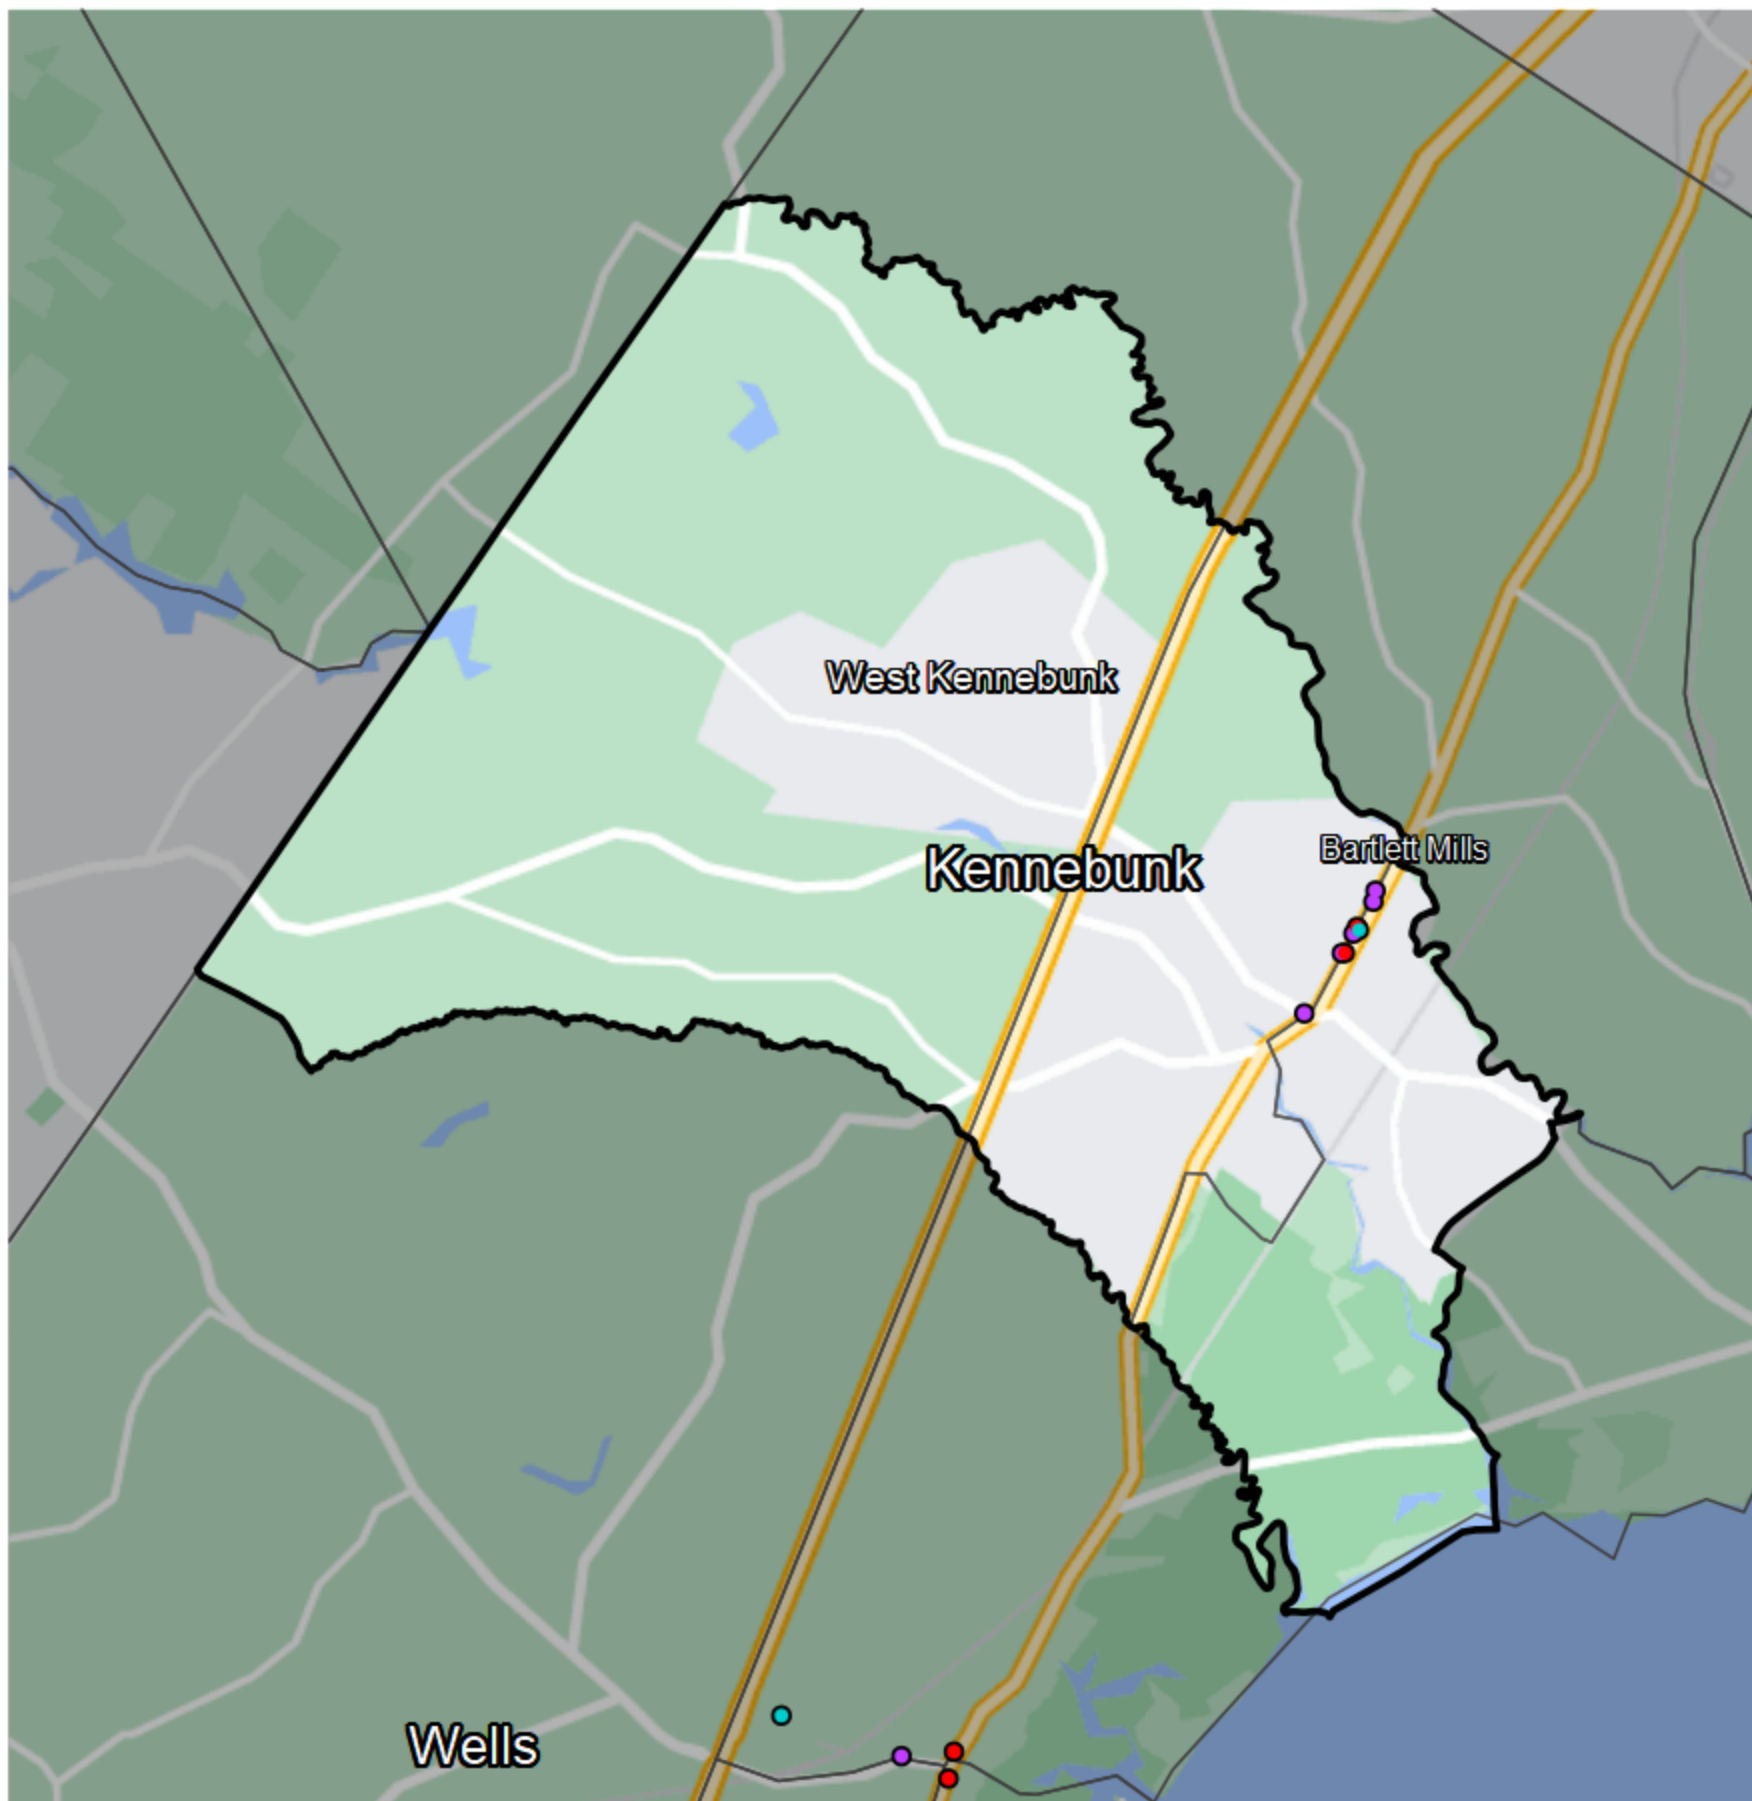

Maine - State House District 8

Banking Desert
No Branches within 10 Miles of Population Center

Financial Institutions
Bank: 5
Bank, Out-of-State: 2
Credit Union: 0
Credit Union, Out-of-State: 1