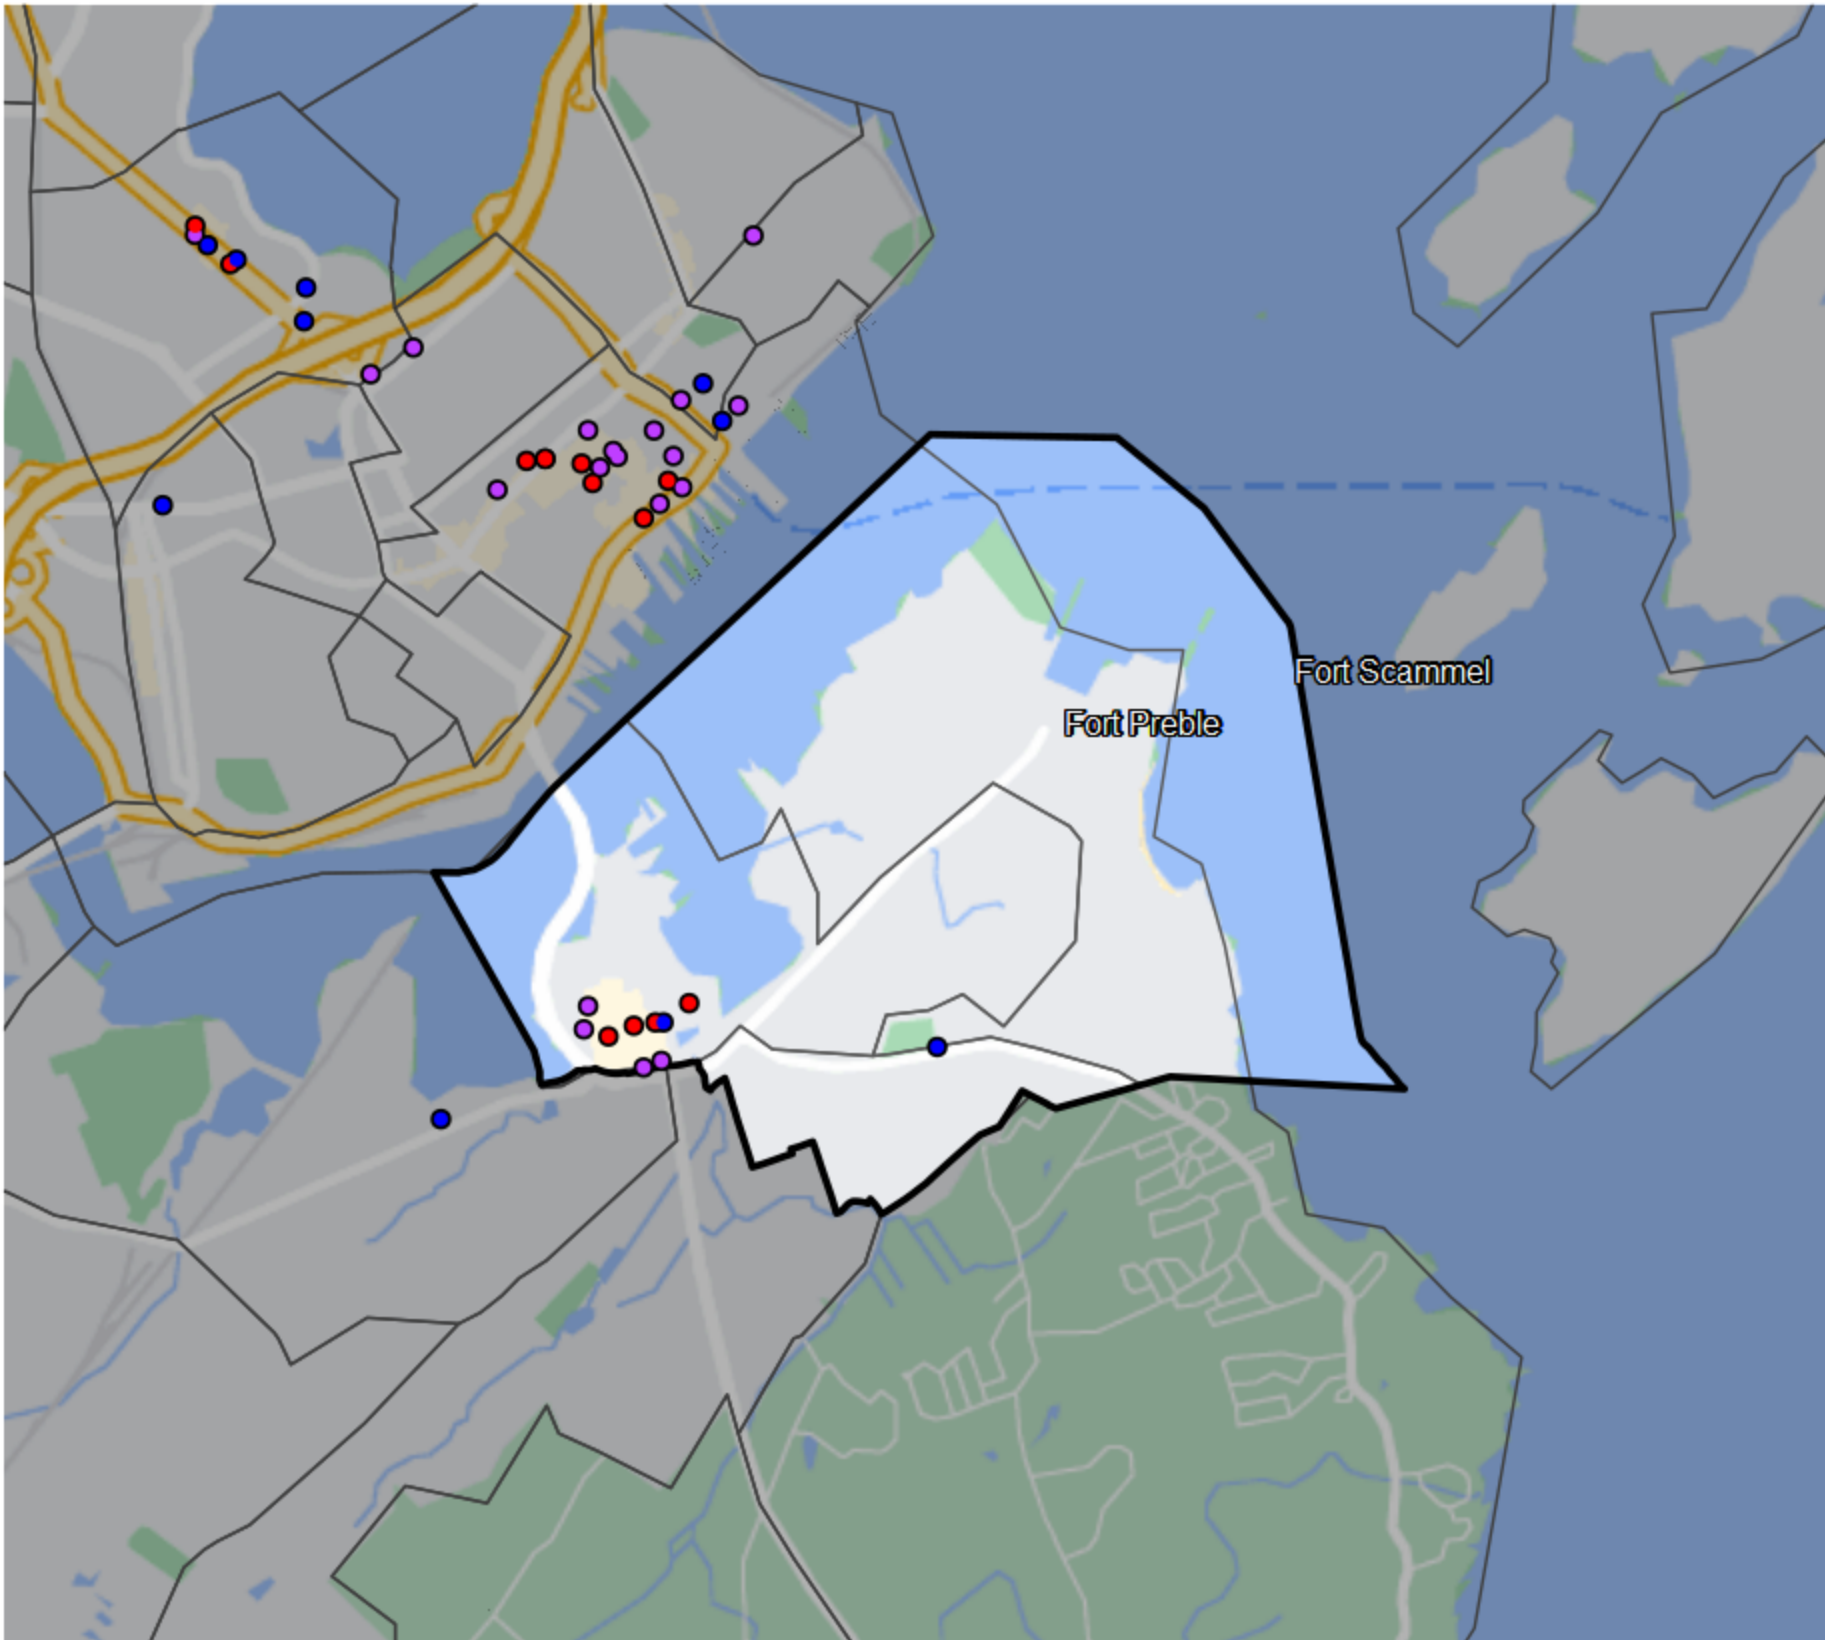

Maine - State House District 31

Banking Desert
No Branches within 10 Miles of Population Center

Financial Institutions

- Bank: 4
- Bank, Out-of-State: 4
- Credit Union: 2
- Credit Union, Out-of-State: 0