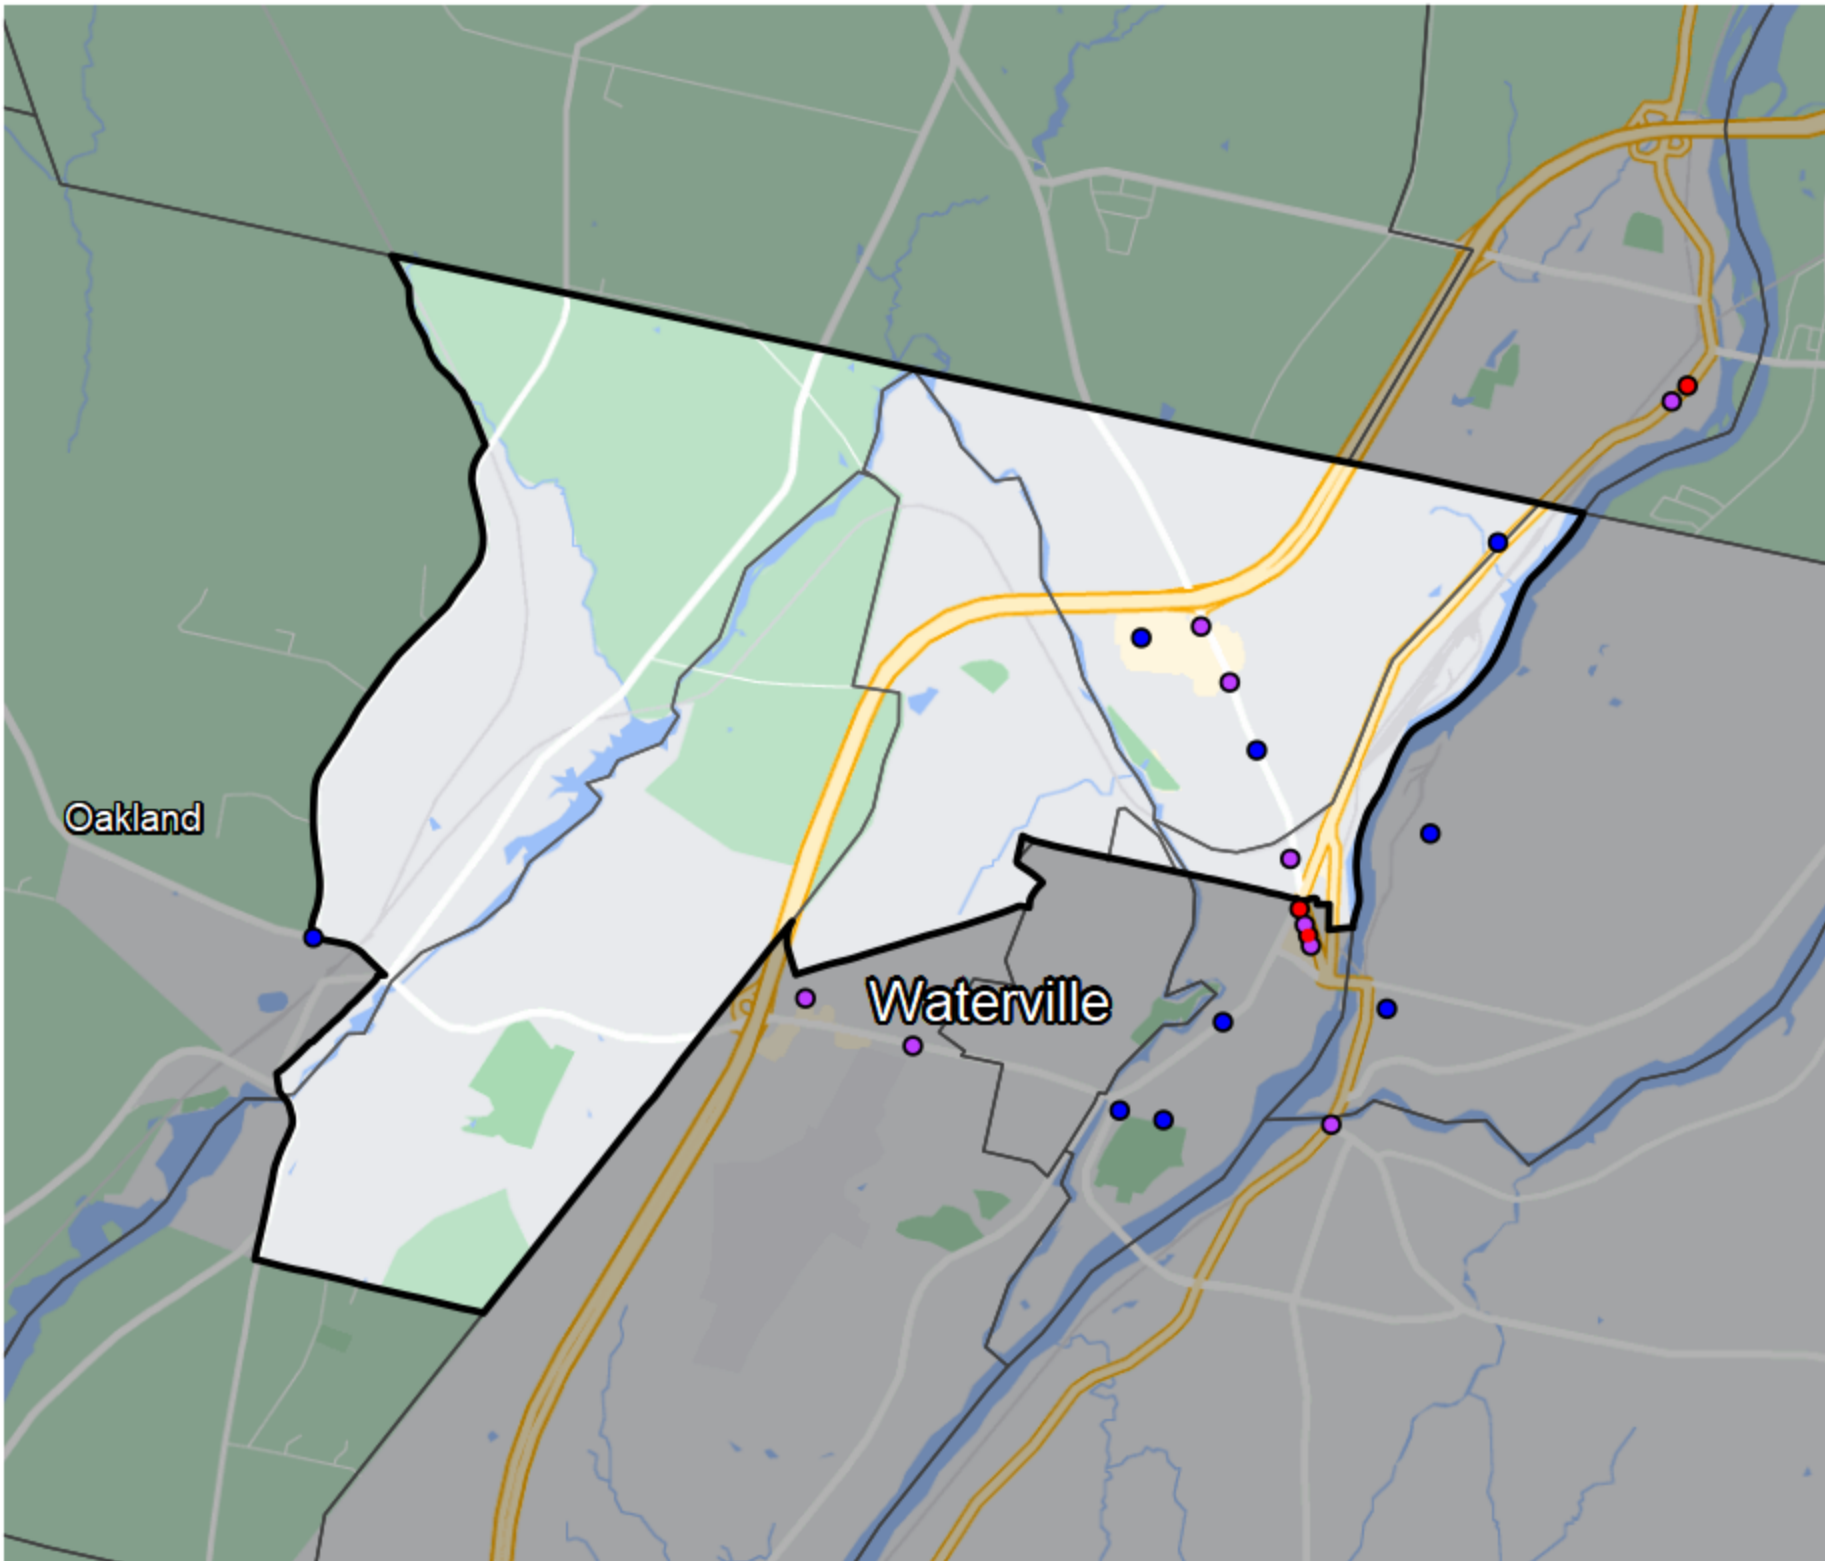

Maine - State House District 110

Banking Desert
No Branches within 10 Miles of Population Center

Financial Institutions

- Bank: 3
- Bank, Out-of-State: 0
- Credit Union: 3
- Credit Union, Out-of-State: 0