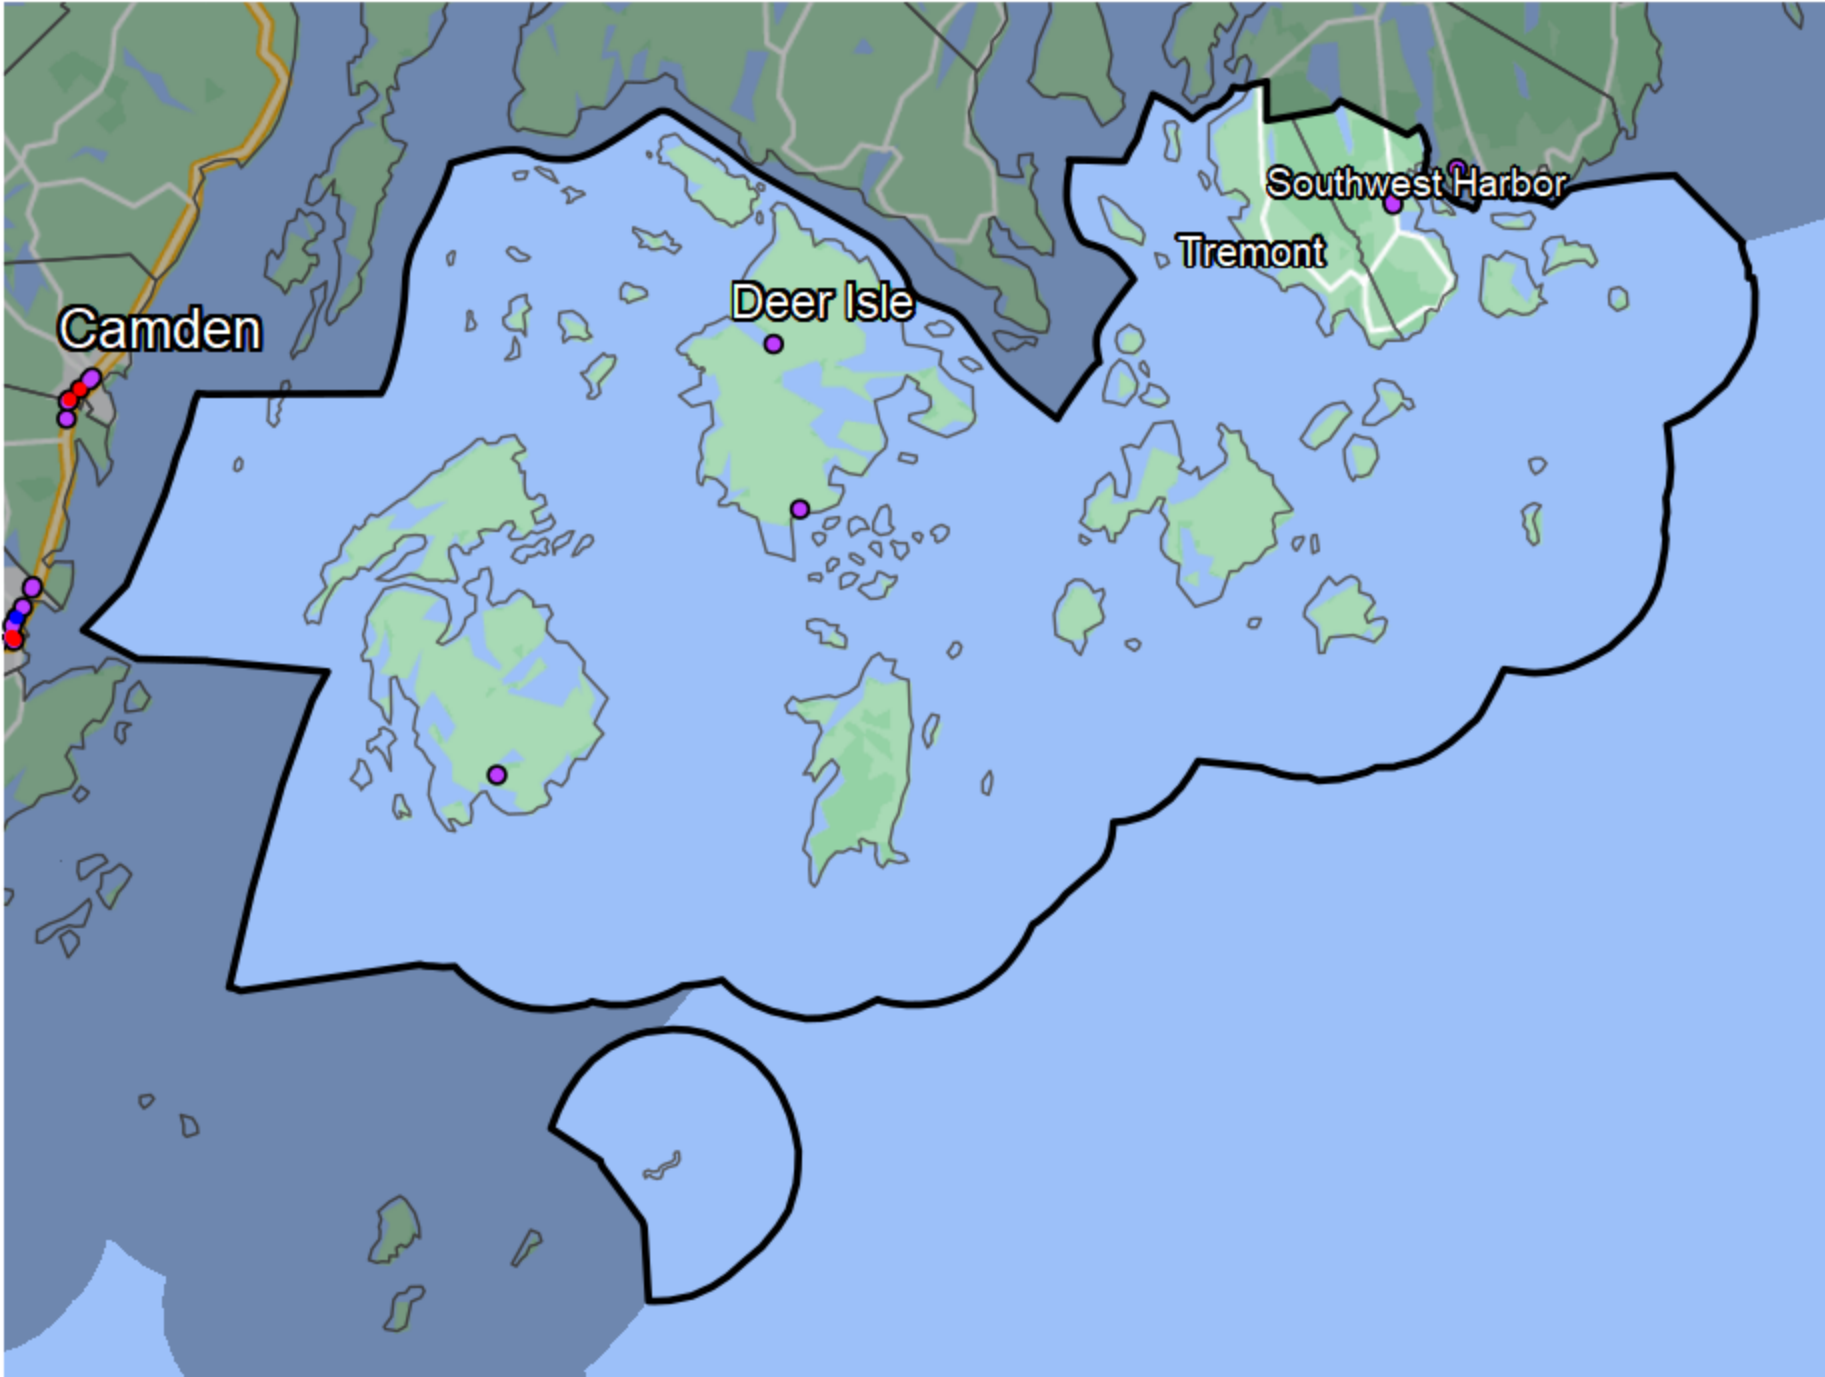

Maine - State House District 134

Banking Desert

■ No Branches within 10 Miles of Population Center

Financial Institutions

- Bank: 5
- Bank, Out-of-State: 0
- Credit Union: 0
- Credit Union, Out-of-State: 0