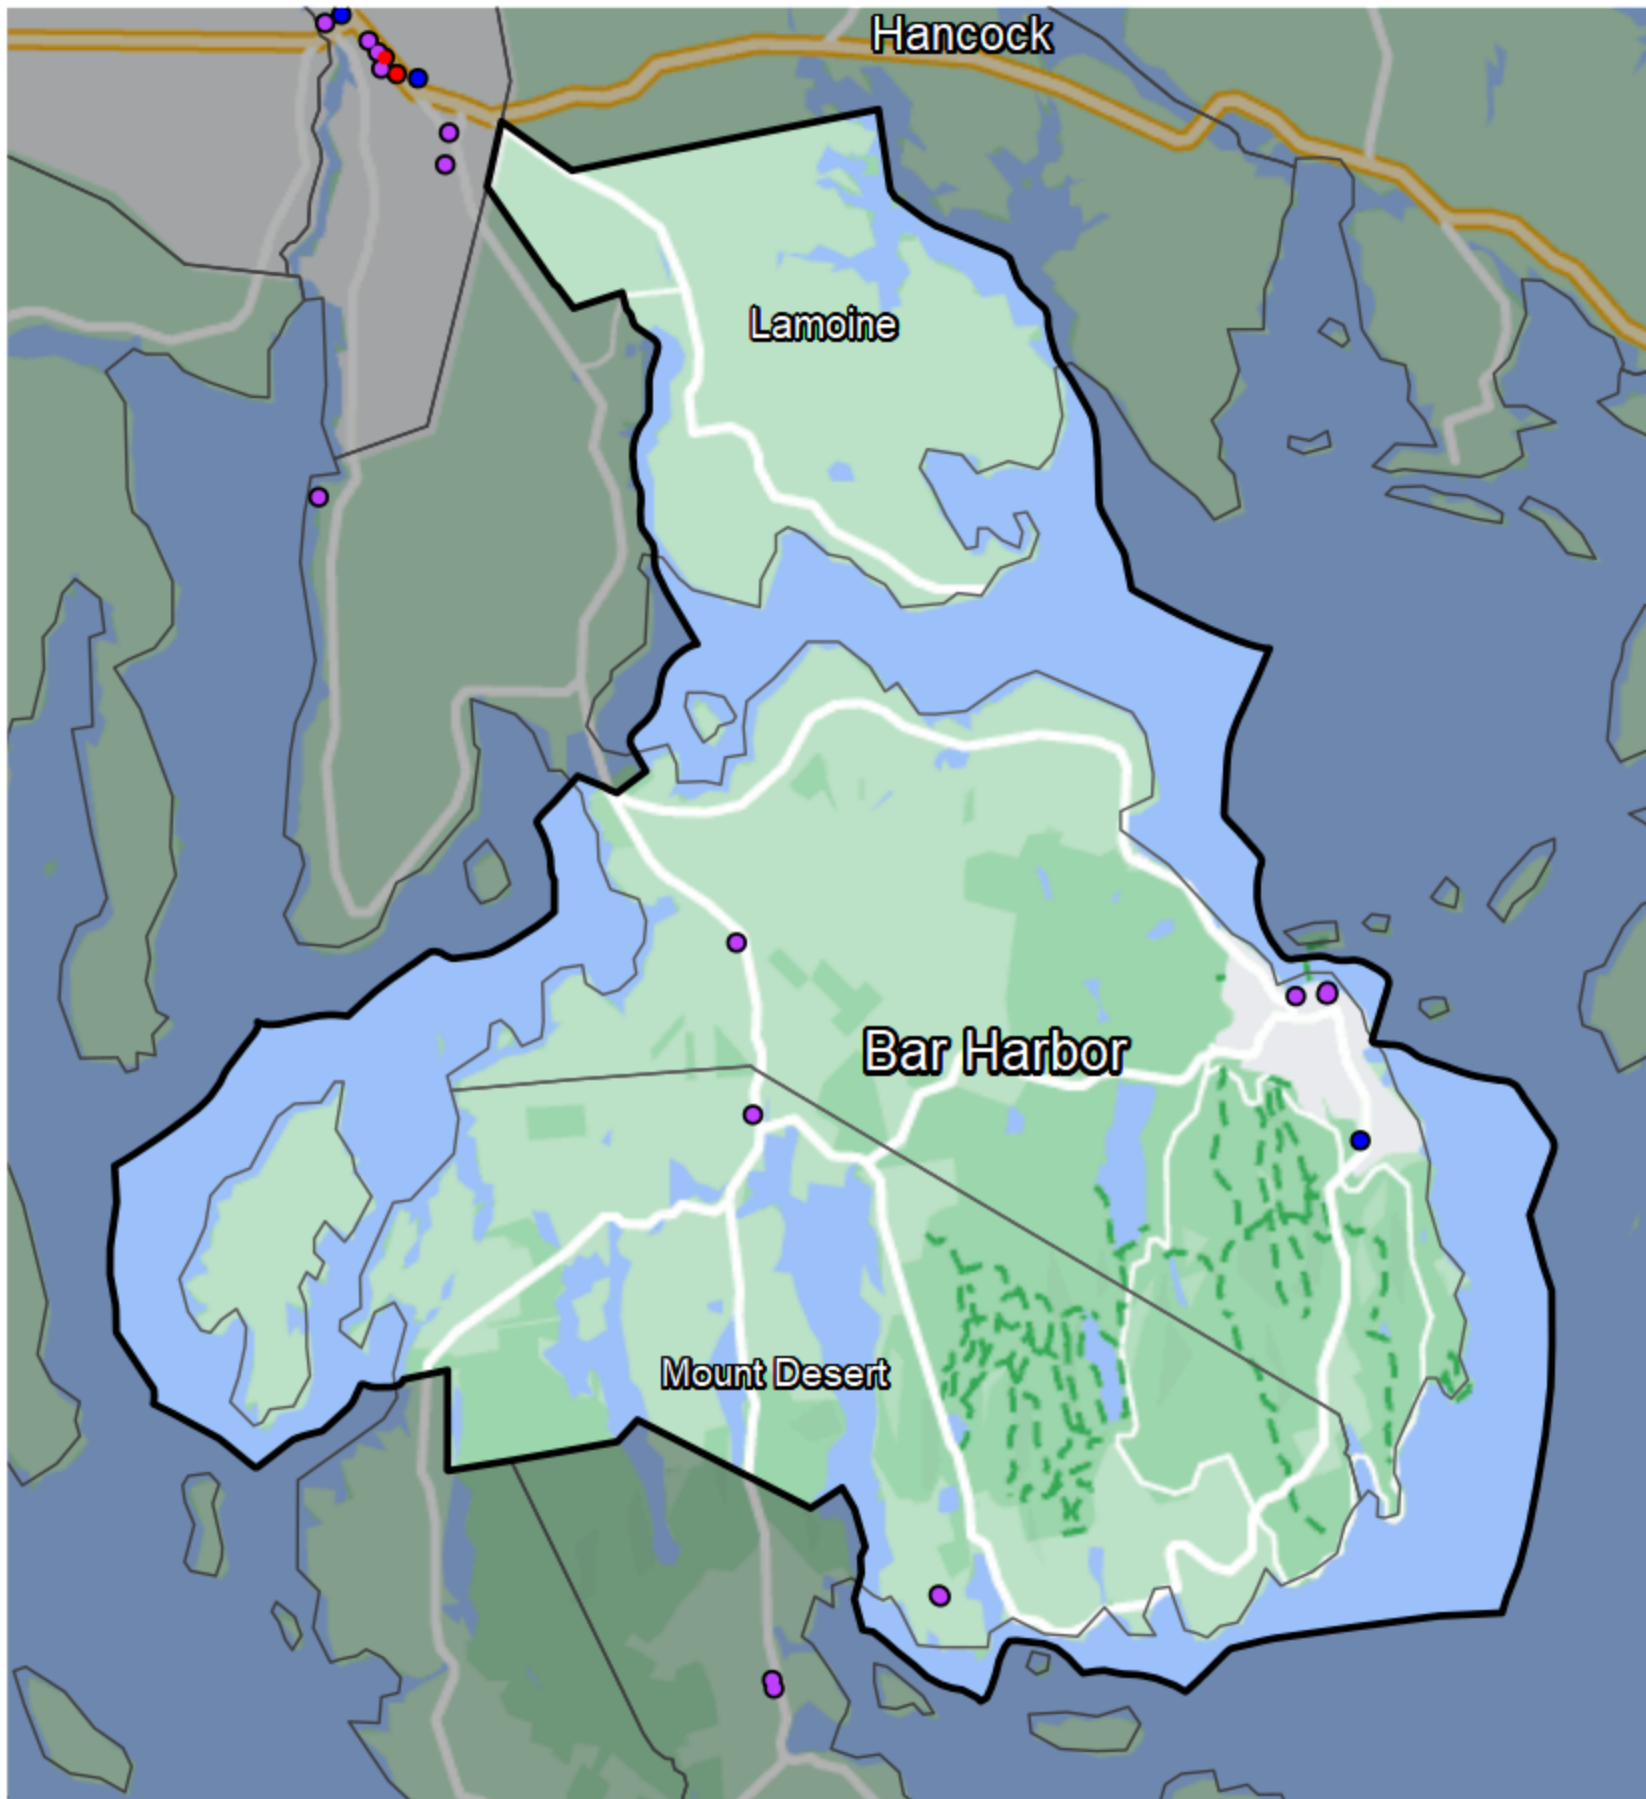

Maine - State House District 135

Banking Desert

■ No Branches within 10 Miles of Population Center

Financial Institutions

- Bank: 8
- Bank, Out-of-State: 0
- Credit Union: 1
- Credit Union, Out-of-State: 0