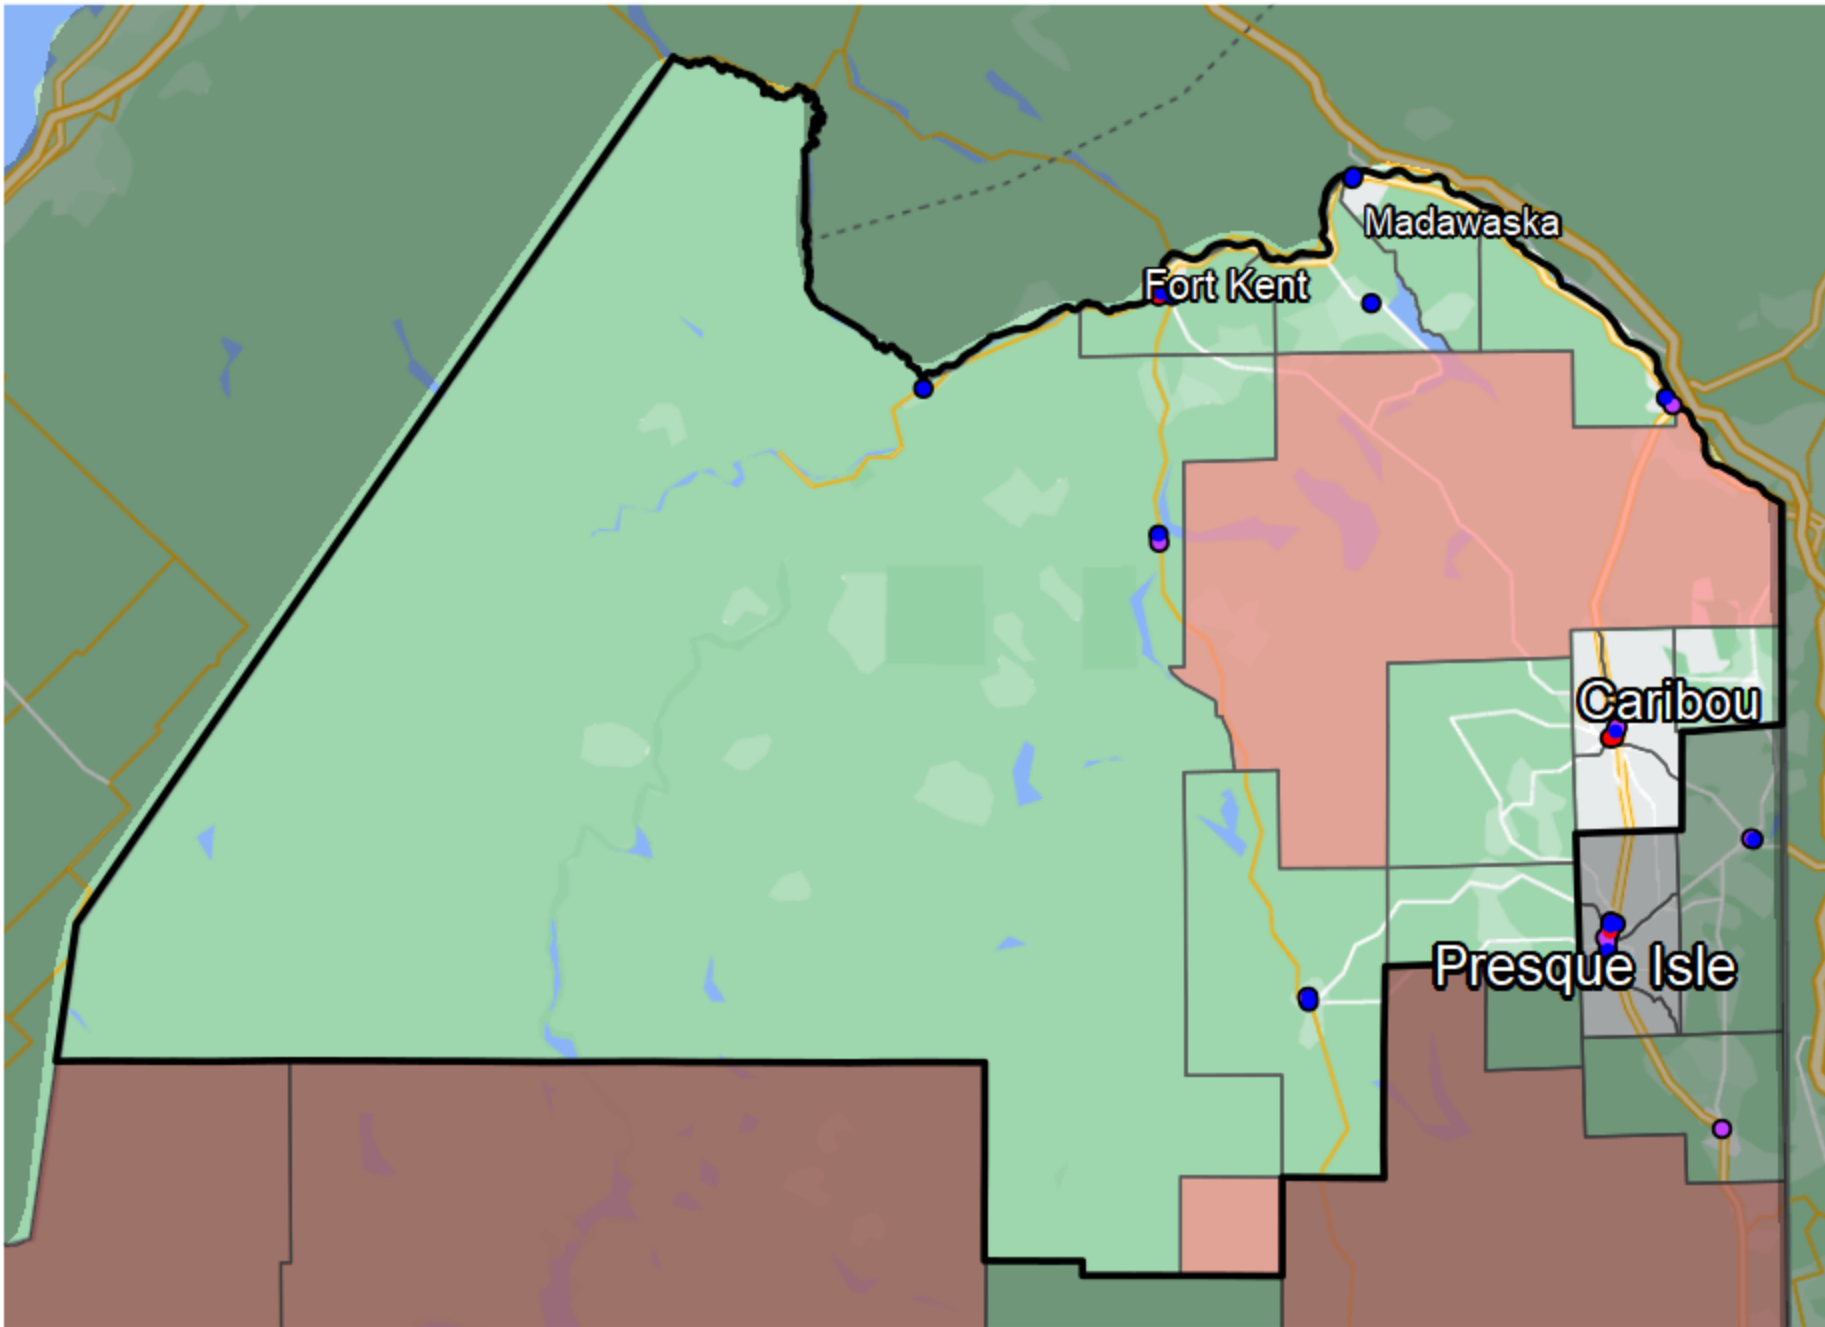

Maine - State Senate District 1

Banking Desert

No Branches within 10 Miles of Population Center

Financial Institutions

- Bank: 7
- Bank, Out-of-State: 4
- Credit Union: 11
- Credit Union, Out-of-State: 0