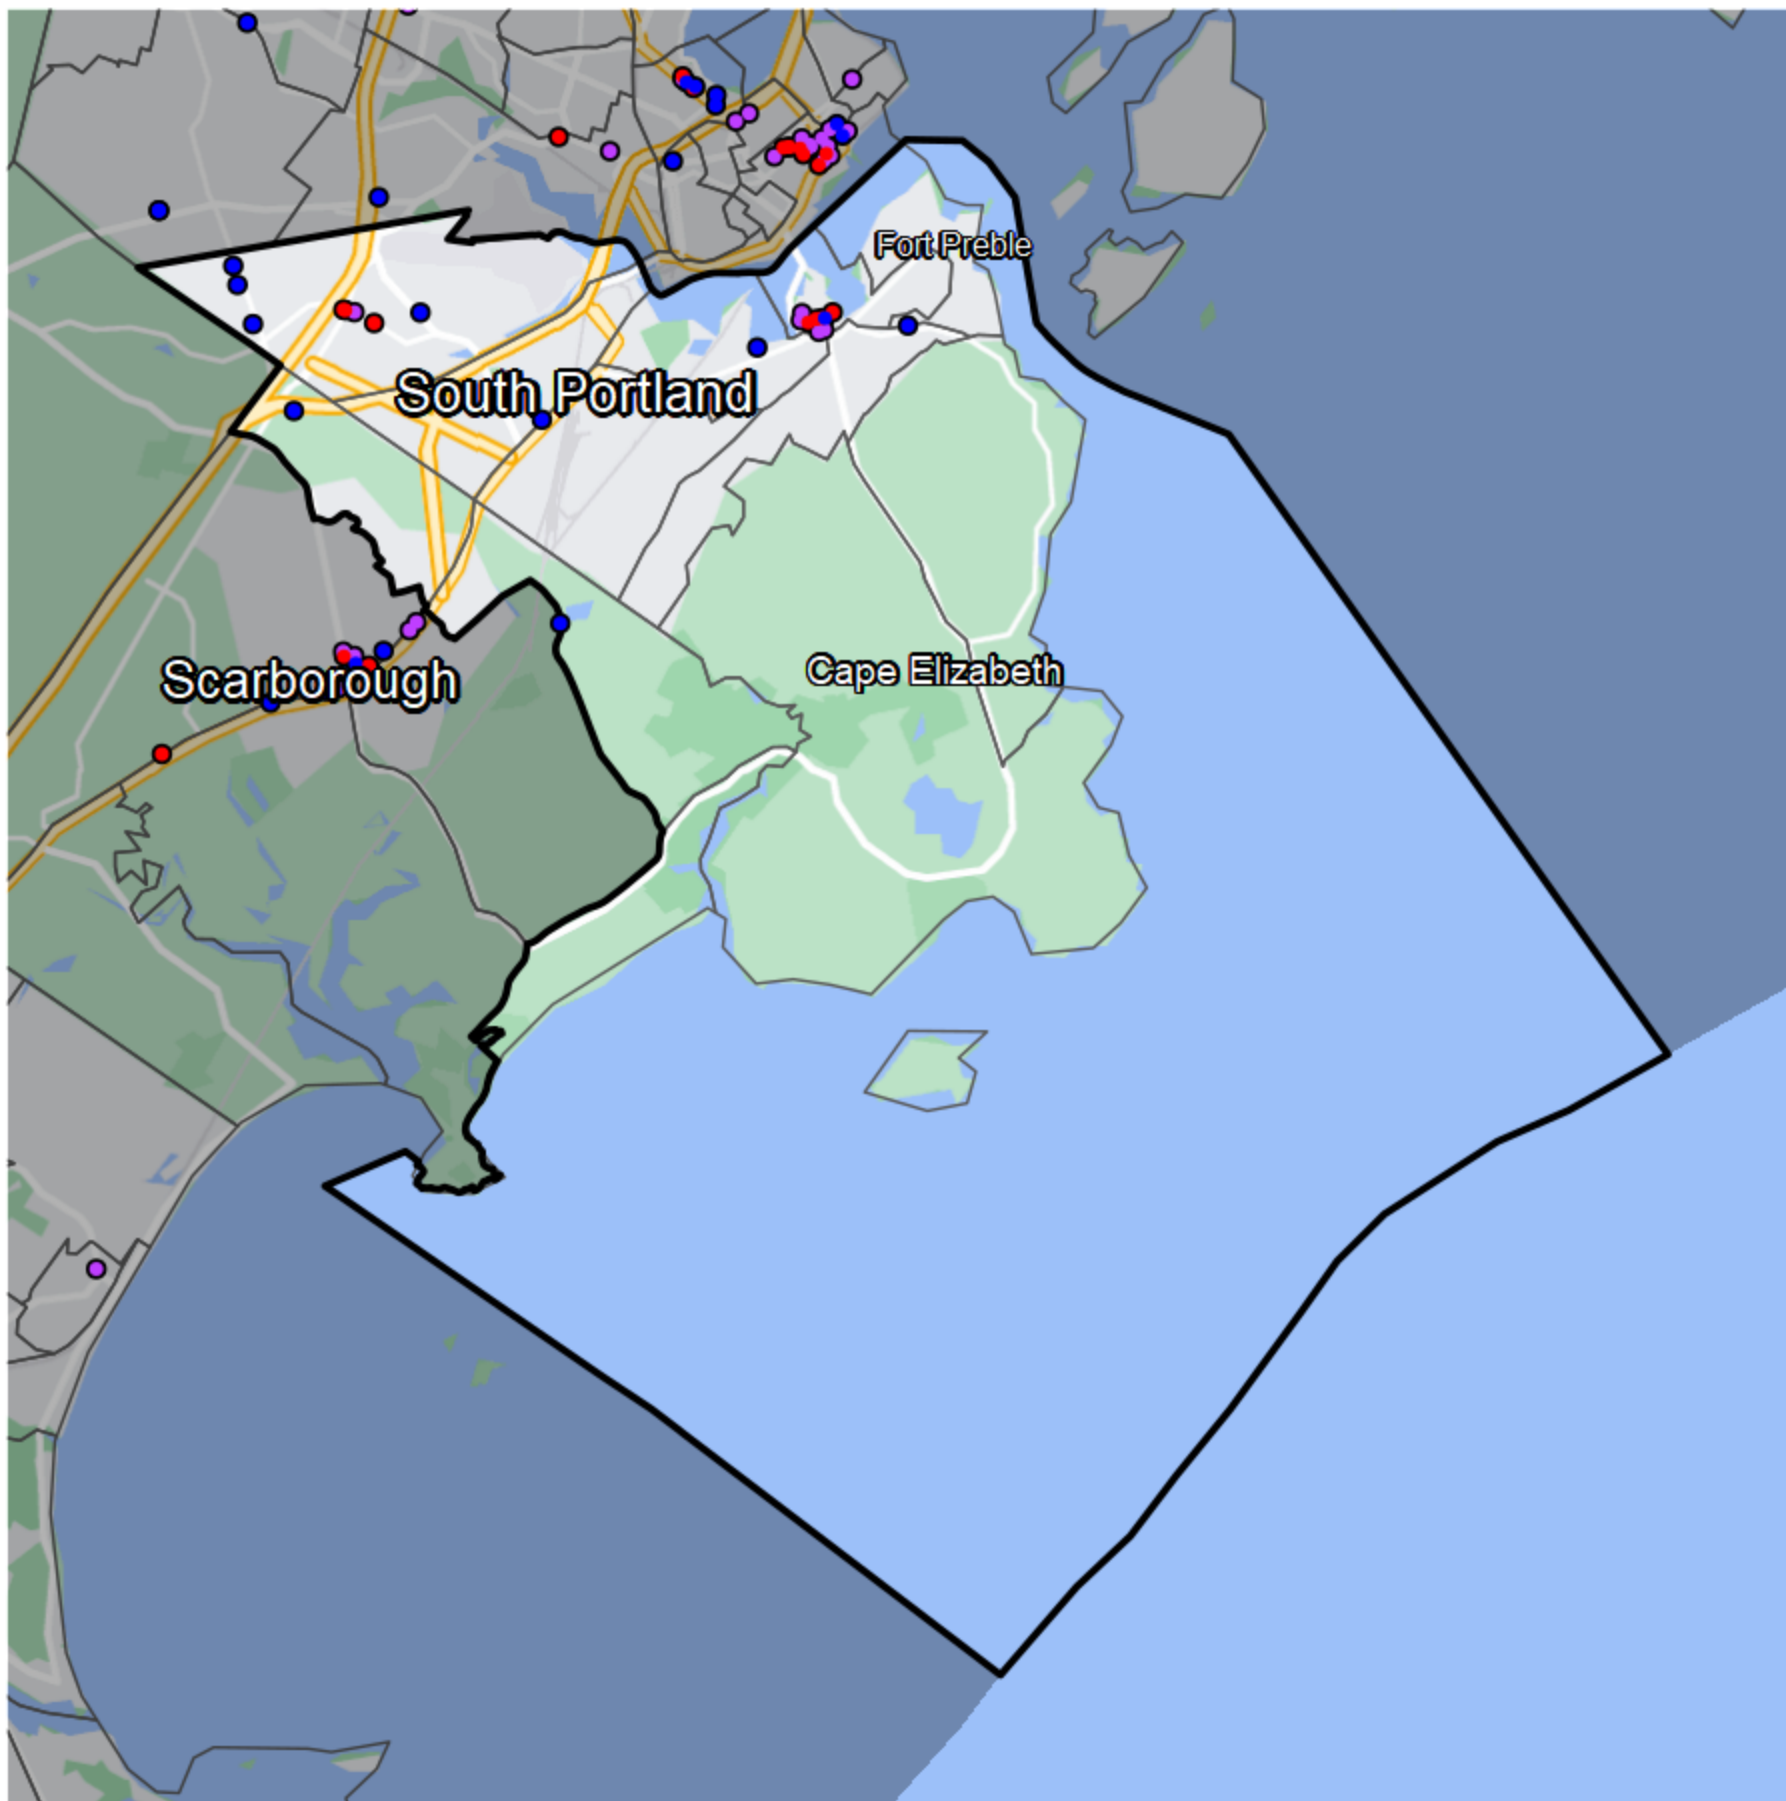

Maine - State Senate District 29

Banking Desert

 No Branches within 10 Miles of Population Center

Financial Institutions

-  Bank: 5
-  Bank, Out-of-State: 7
-  Credit Union: 9
-  Credit Union, Out-of-State: 0