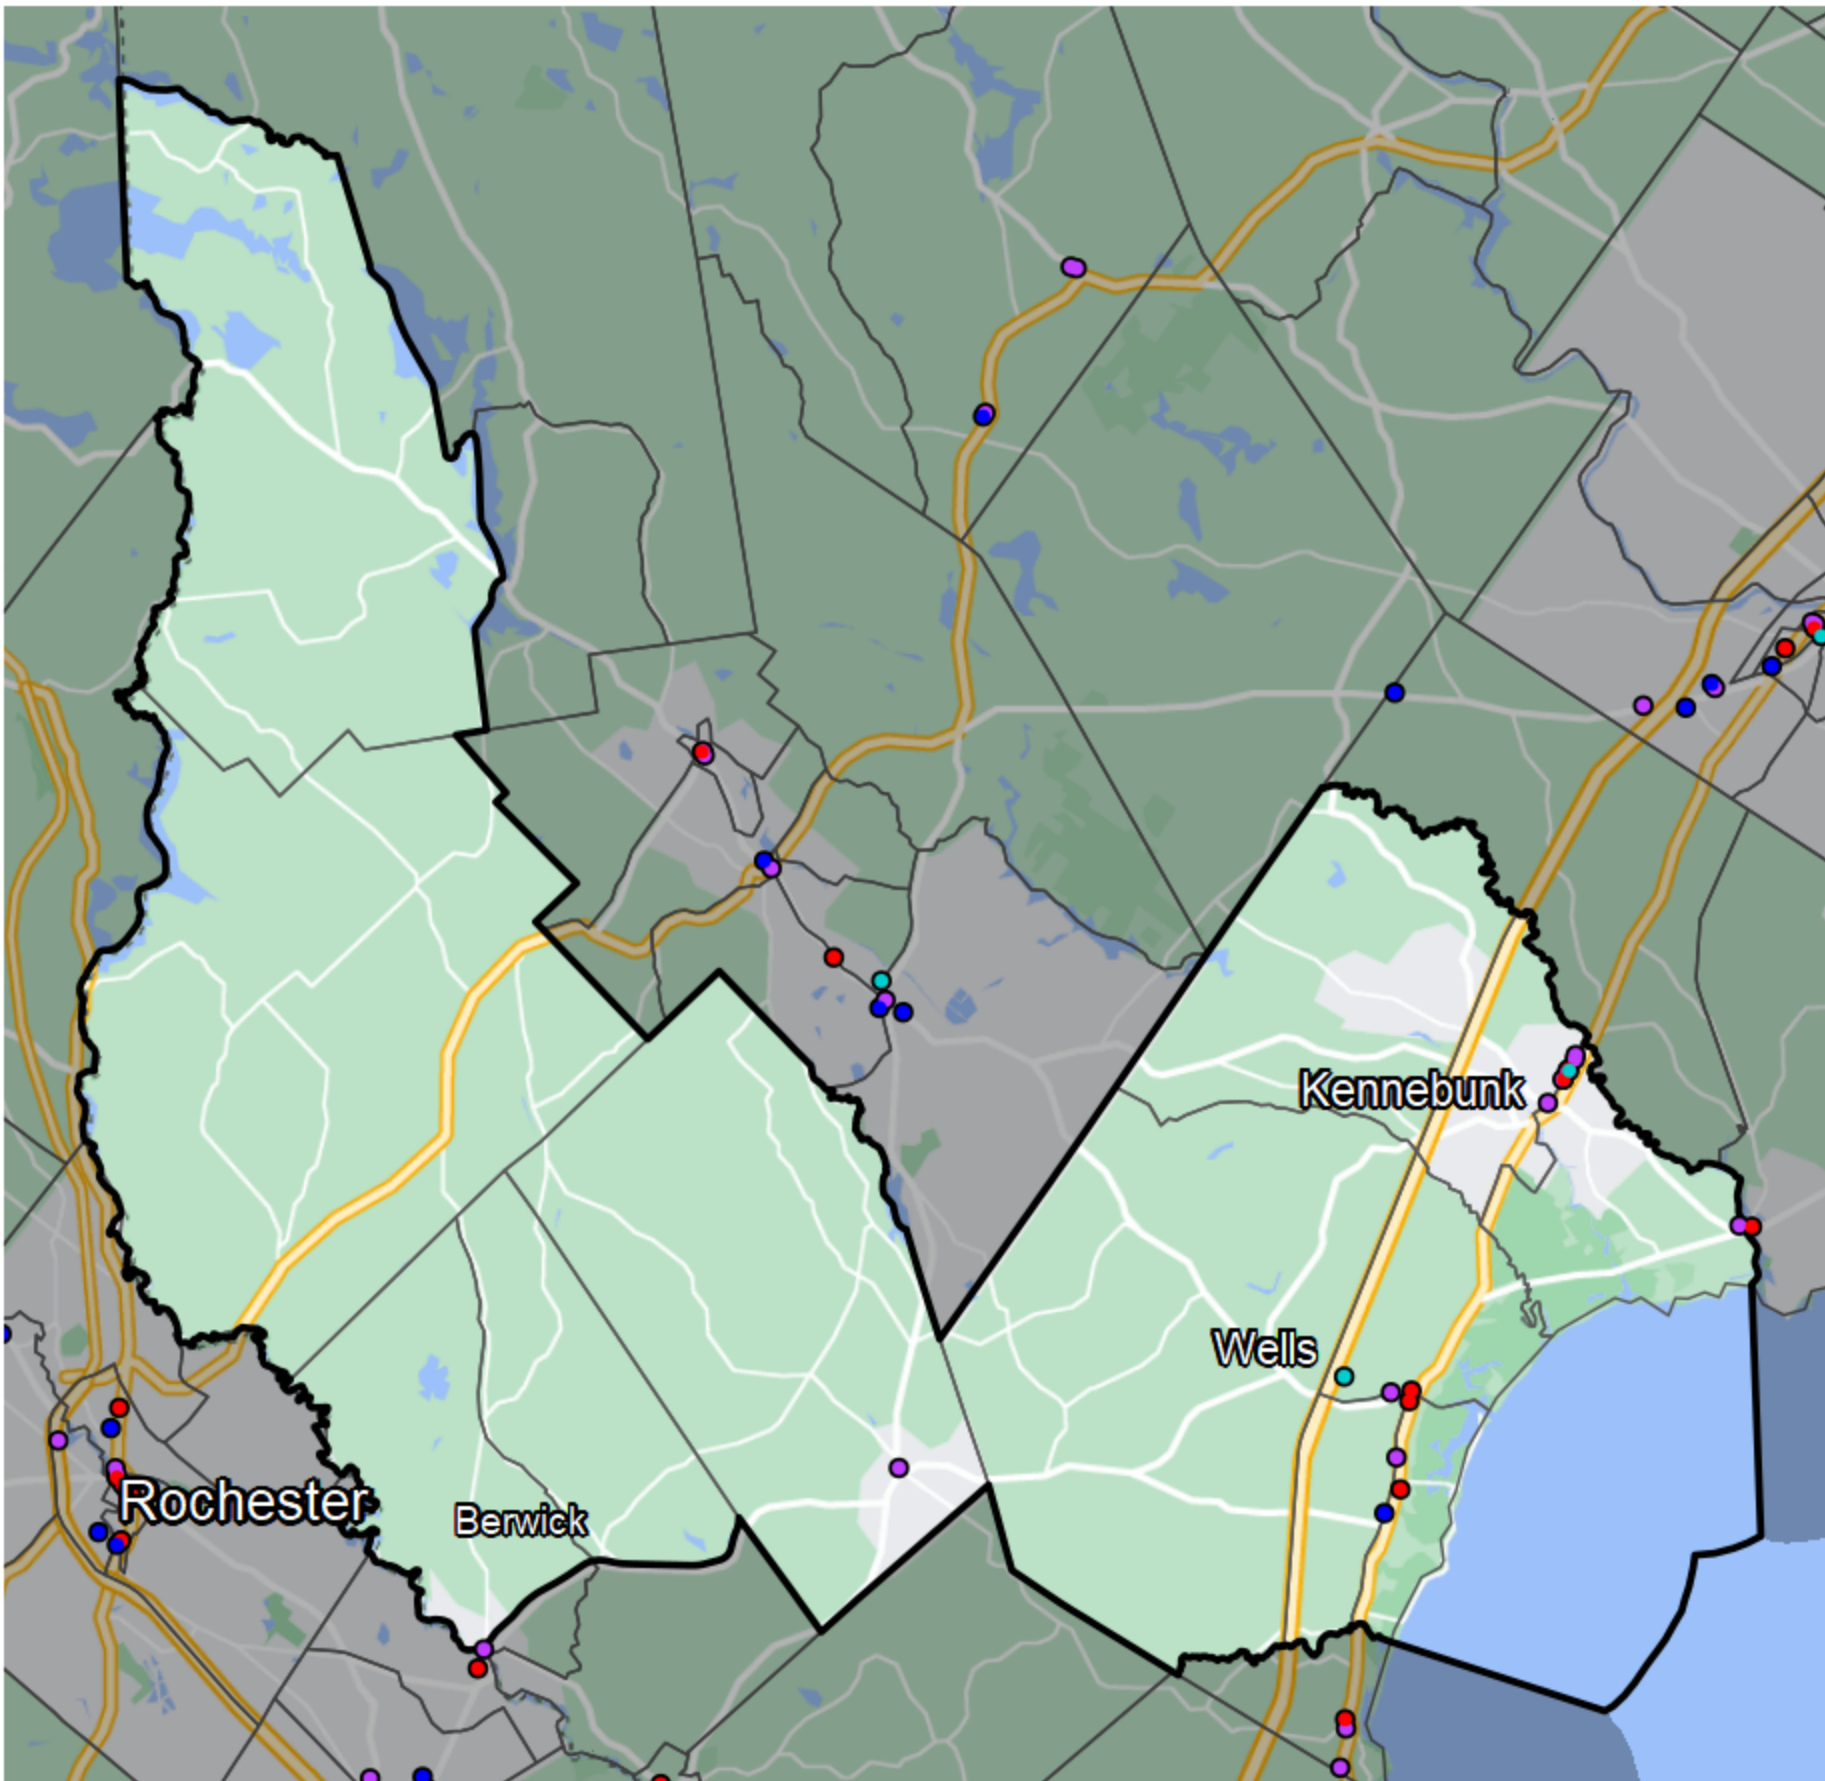

Maine - State Senate District 34

Banking Desert

No Branches within 10 Miles of Population Center

Financial Institutions

- Bank: 9
- Bank, Out-of-State: 5
- Credit Union: 1
- Credit Union, Out-of-State: 2