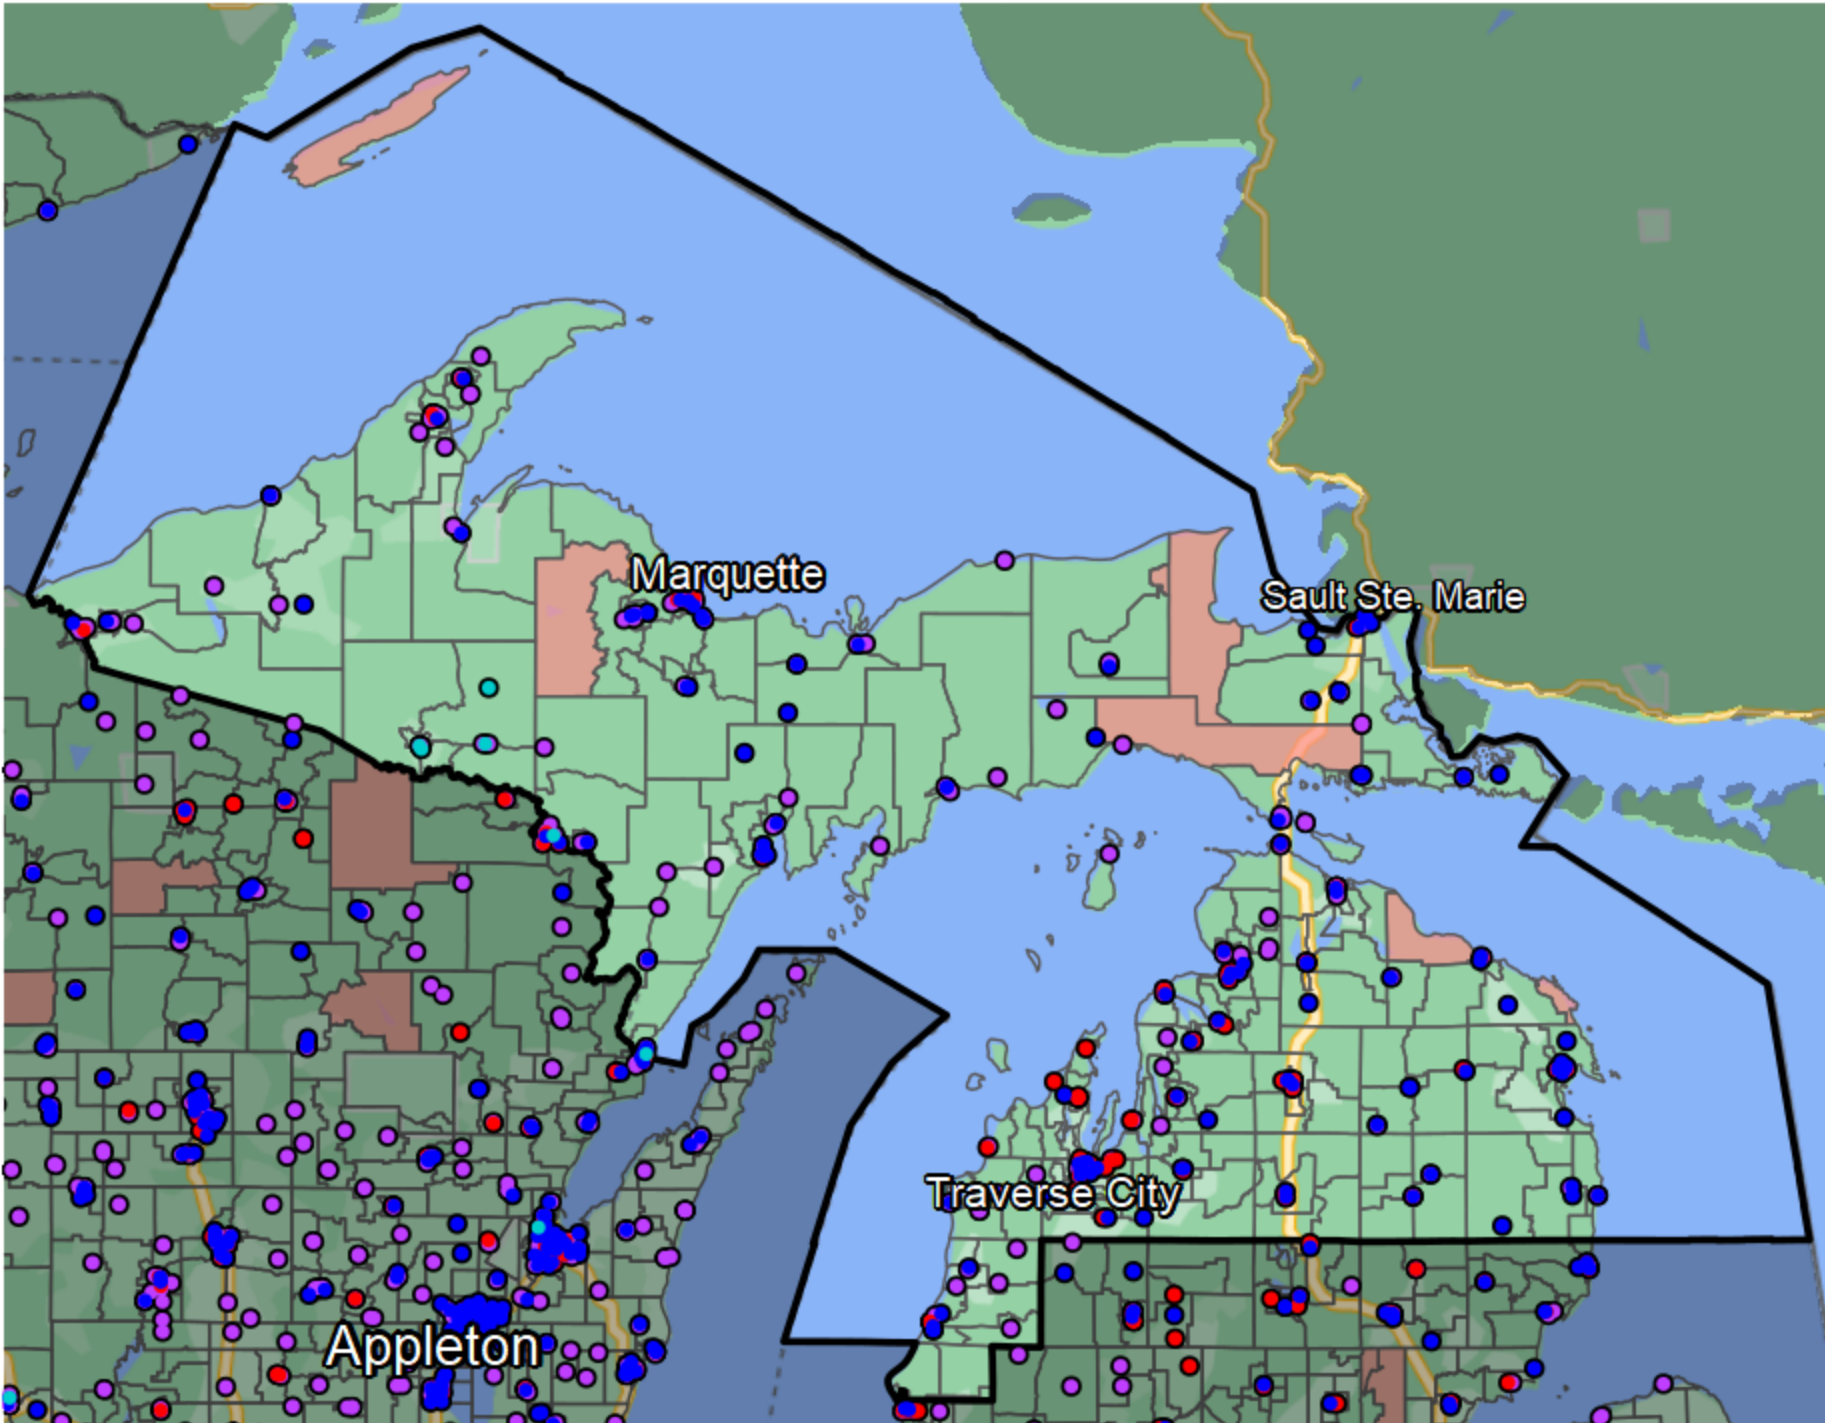

Michigan - Congressional District 1

Banking Desert

No Branches within 10 Miles of Population Center

Financial Institutions

- Bank: 179
- Bank, Out-of-State: 85
- Credit Union: 126
- Credit Union, Out-of-State: 6