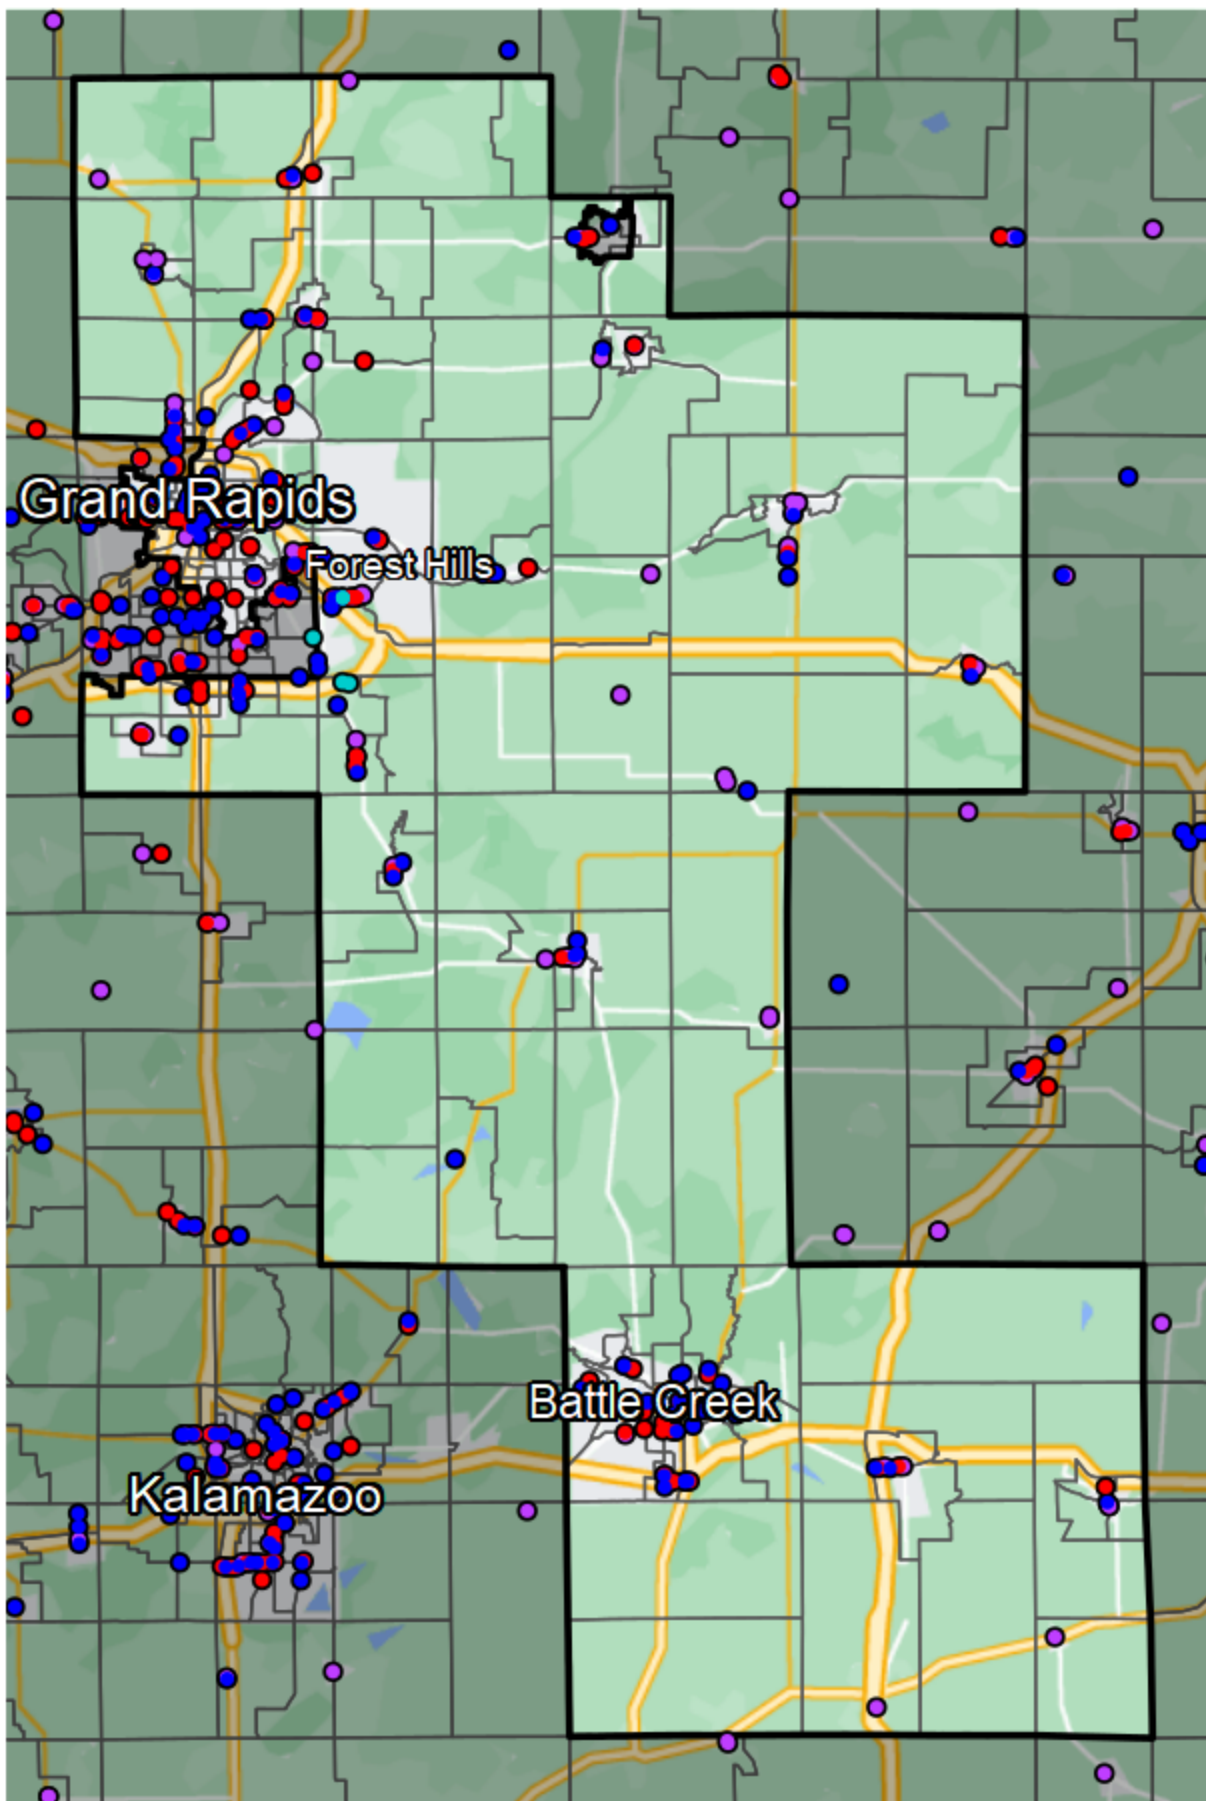

Michigan - Congressional District 3

Banking Desert

No Branches within 10 Miles of Population Center

Financial Institutions

- Bank: 75
- Bank, Out-of-State: 113
- Credit Union: 98
- Credit Union, Out-of-State: 5