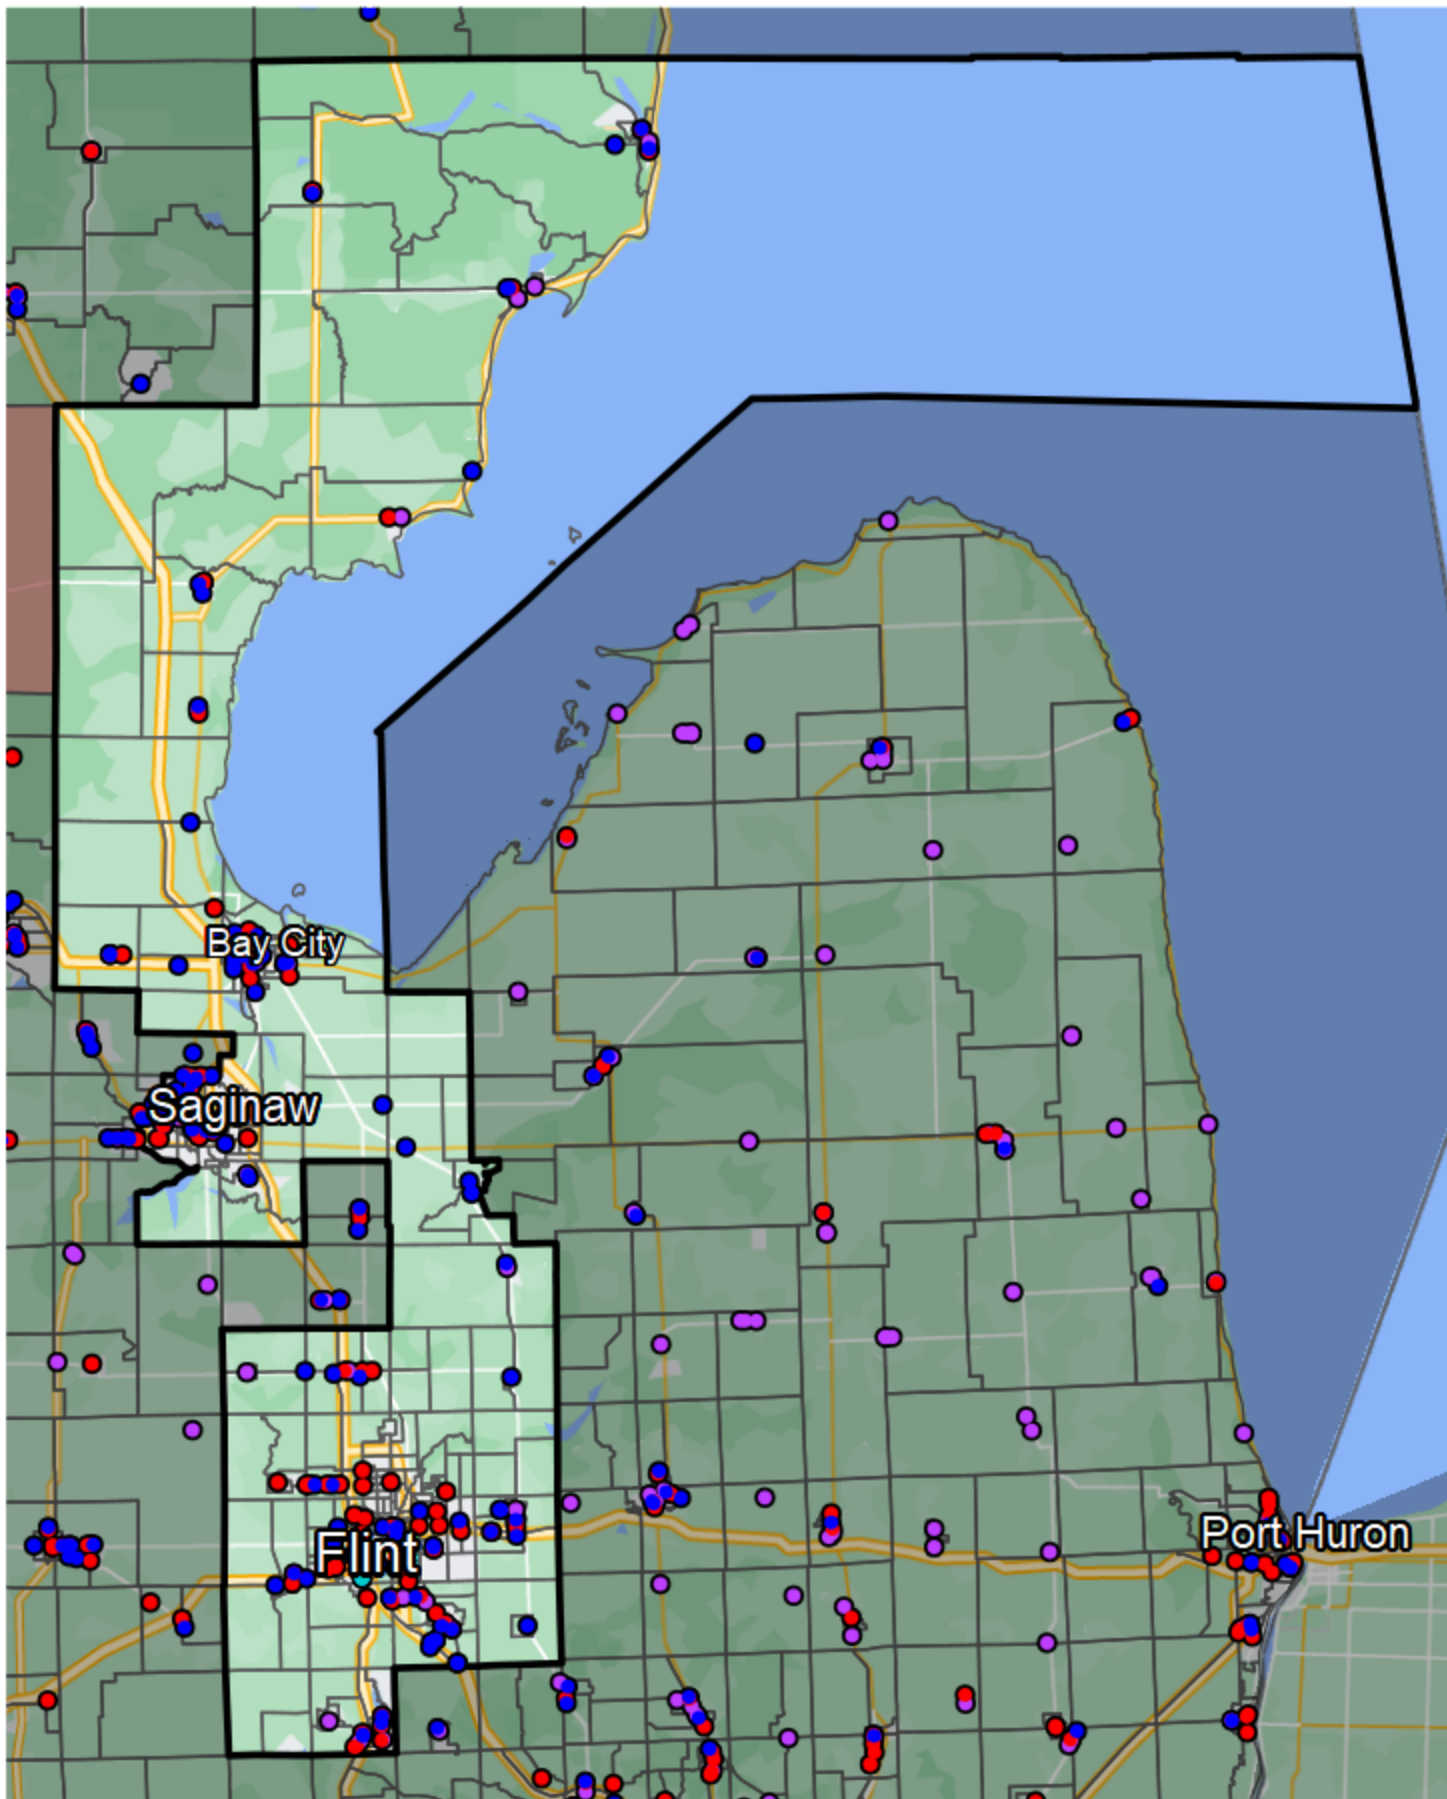

Michigan - Congressional District 5

Financial Institutions

- Bank: 34
- Bank, Out-of-State: 86
- Credit Union: 108
- Credit Union, Out-of-State: 4

Banking Desert

- No Branches within 10 Miles of Population Center