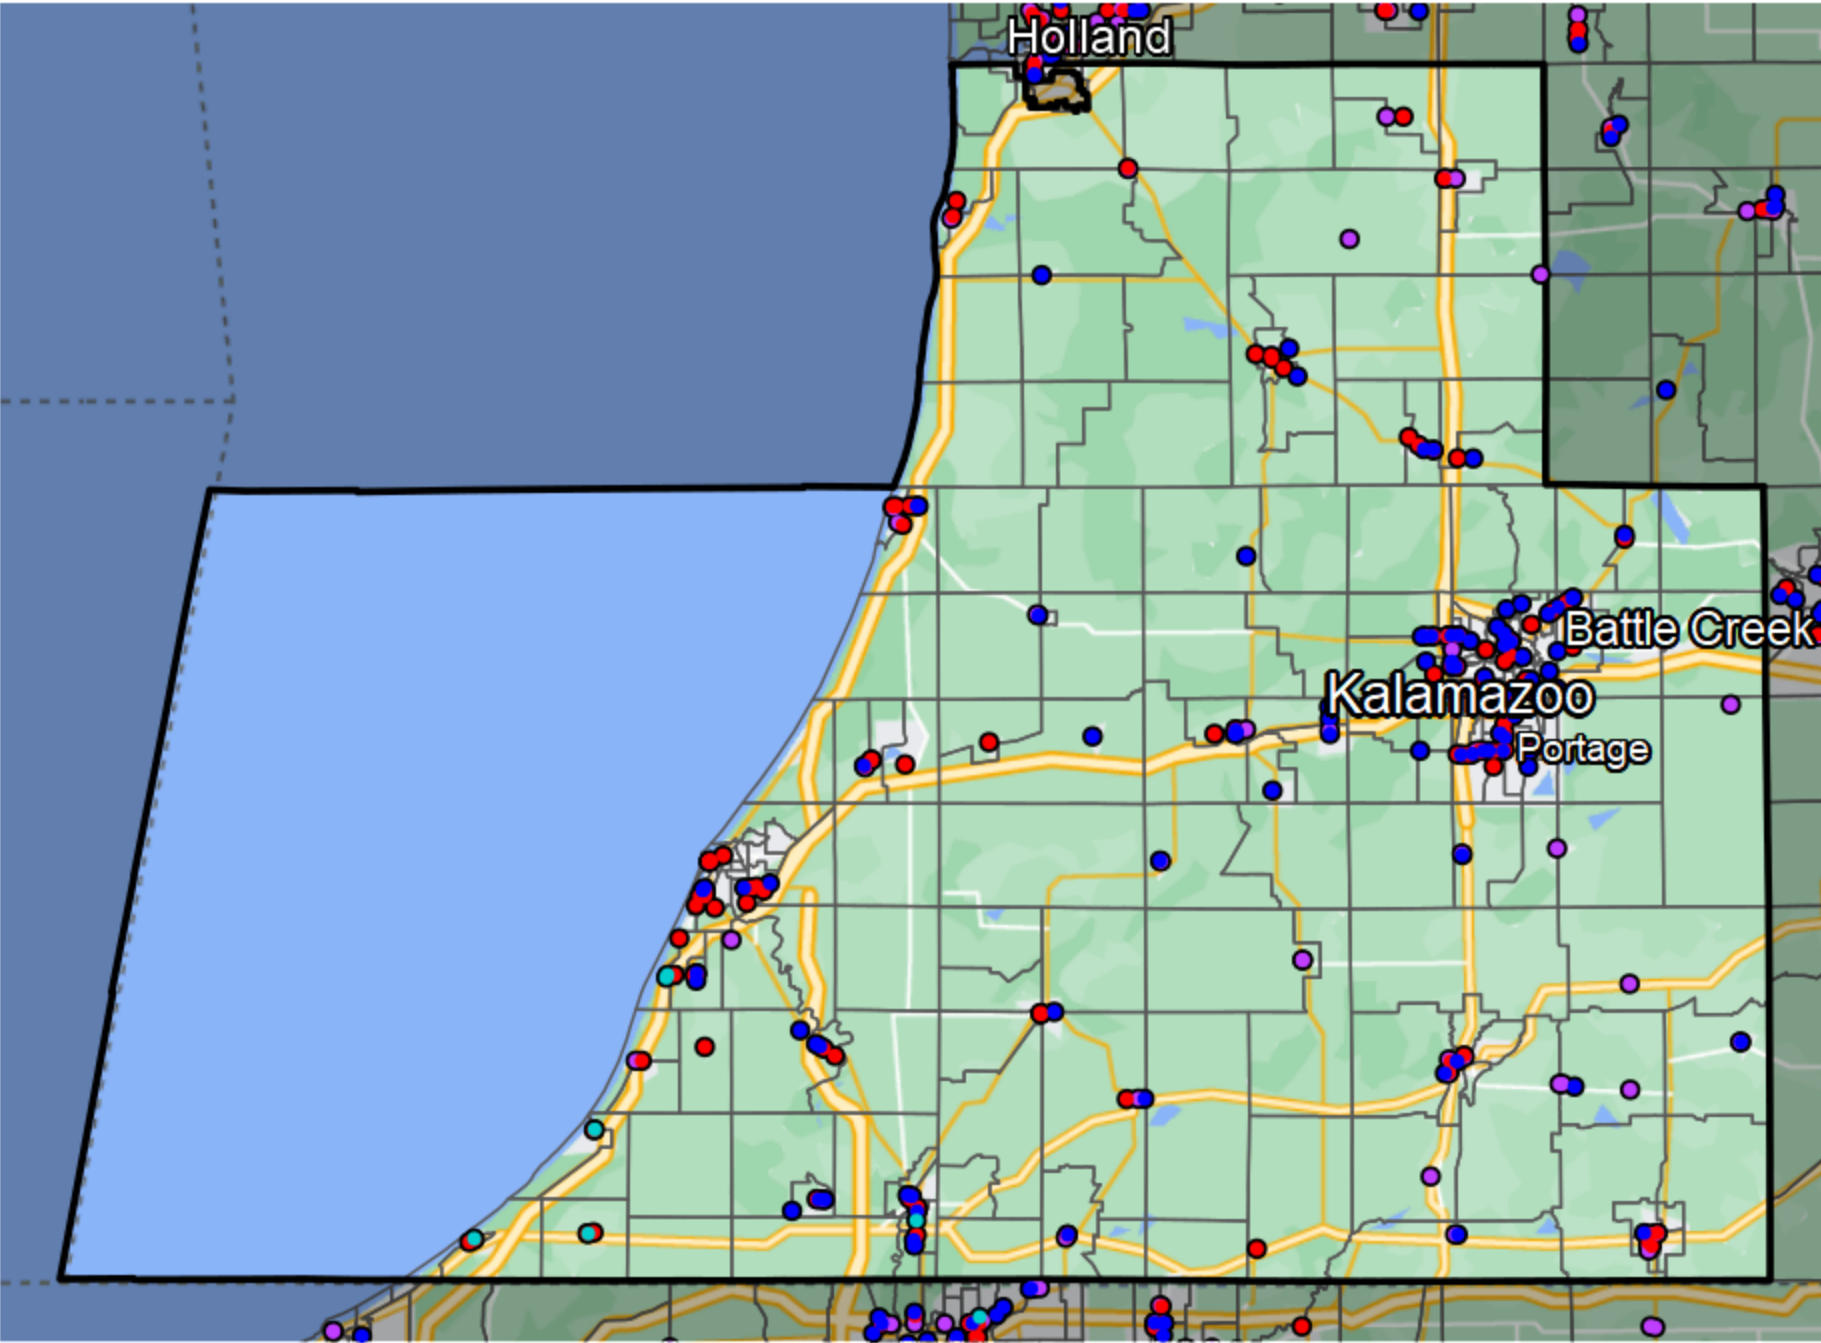

## Michigan - Congressional District 6

Banking Desert  
No Branches within 10 Miles of Population Center

Financial Institutions  
Bank: 52  
Bank, Out-of-State: 117  
Credit Union: 98  
Credit Union, Out-of-State: 6

Sources: NCUA, FDIC, UW-Madison Population Lab, CDFI, US Census, Google Maps, CUNA