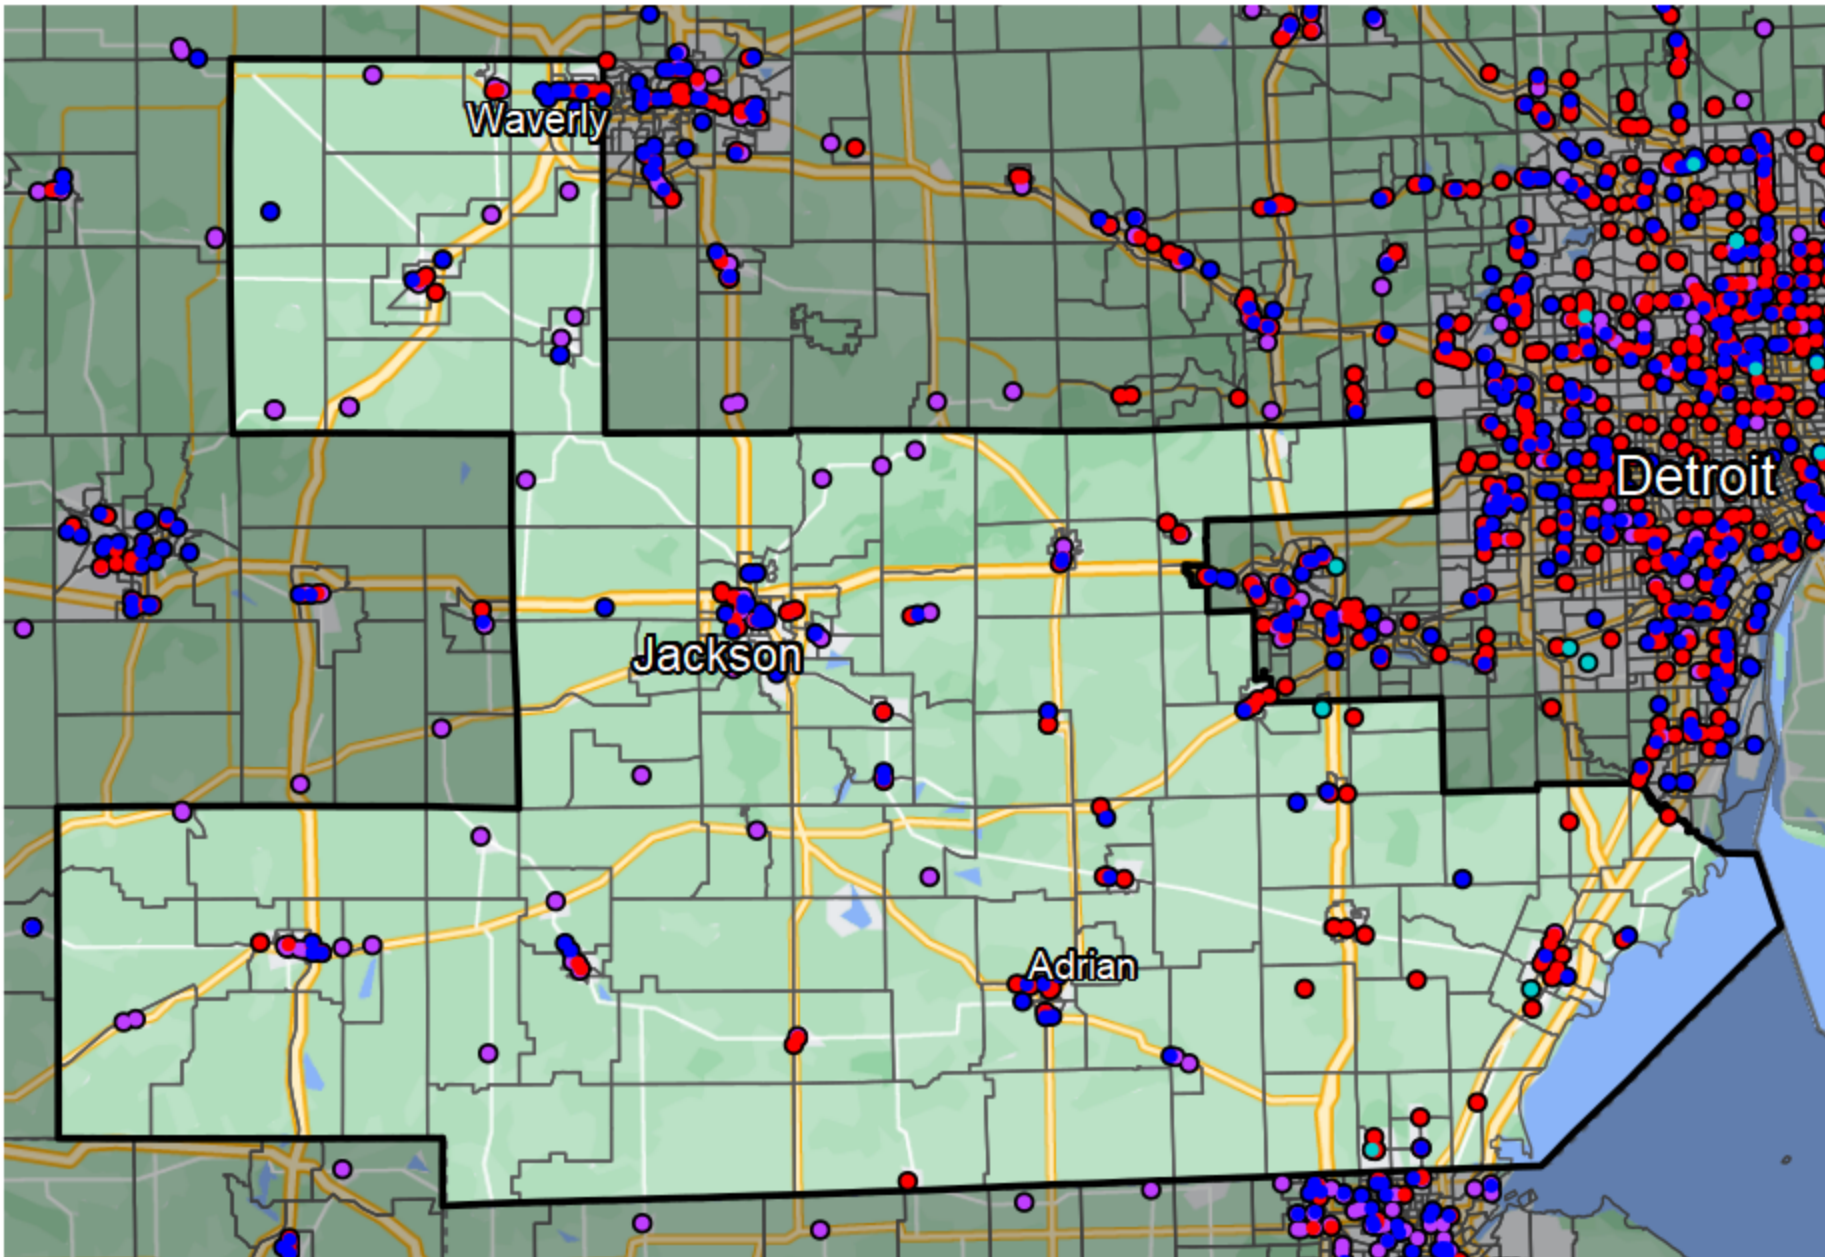

## Michigan - Congressional District 7

Banking Desert  
No Branches within 10 Miles of Population Center

Financial Institutions  
Bank: 67  
Bank, Out-of-State: 91  
Credit Union: 64  
Credit Union, Out-of-State: 3