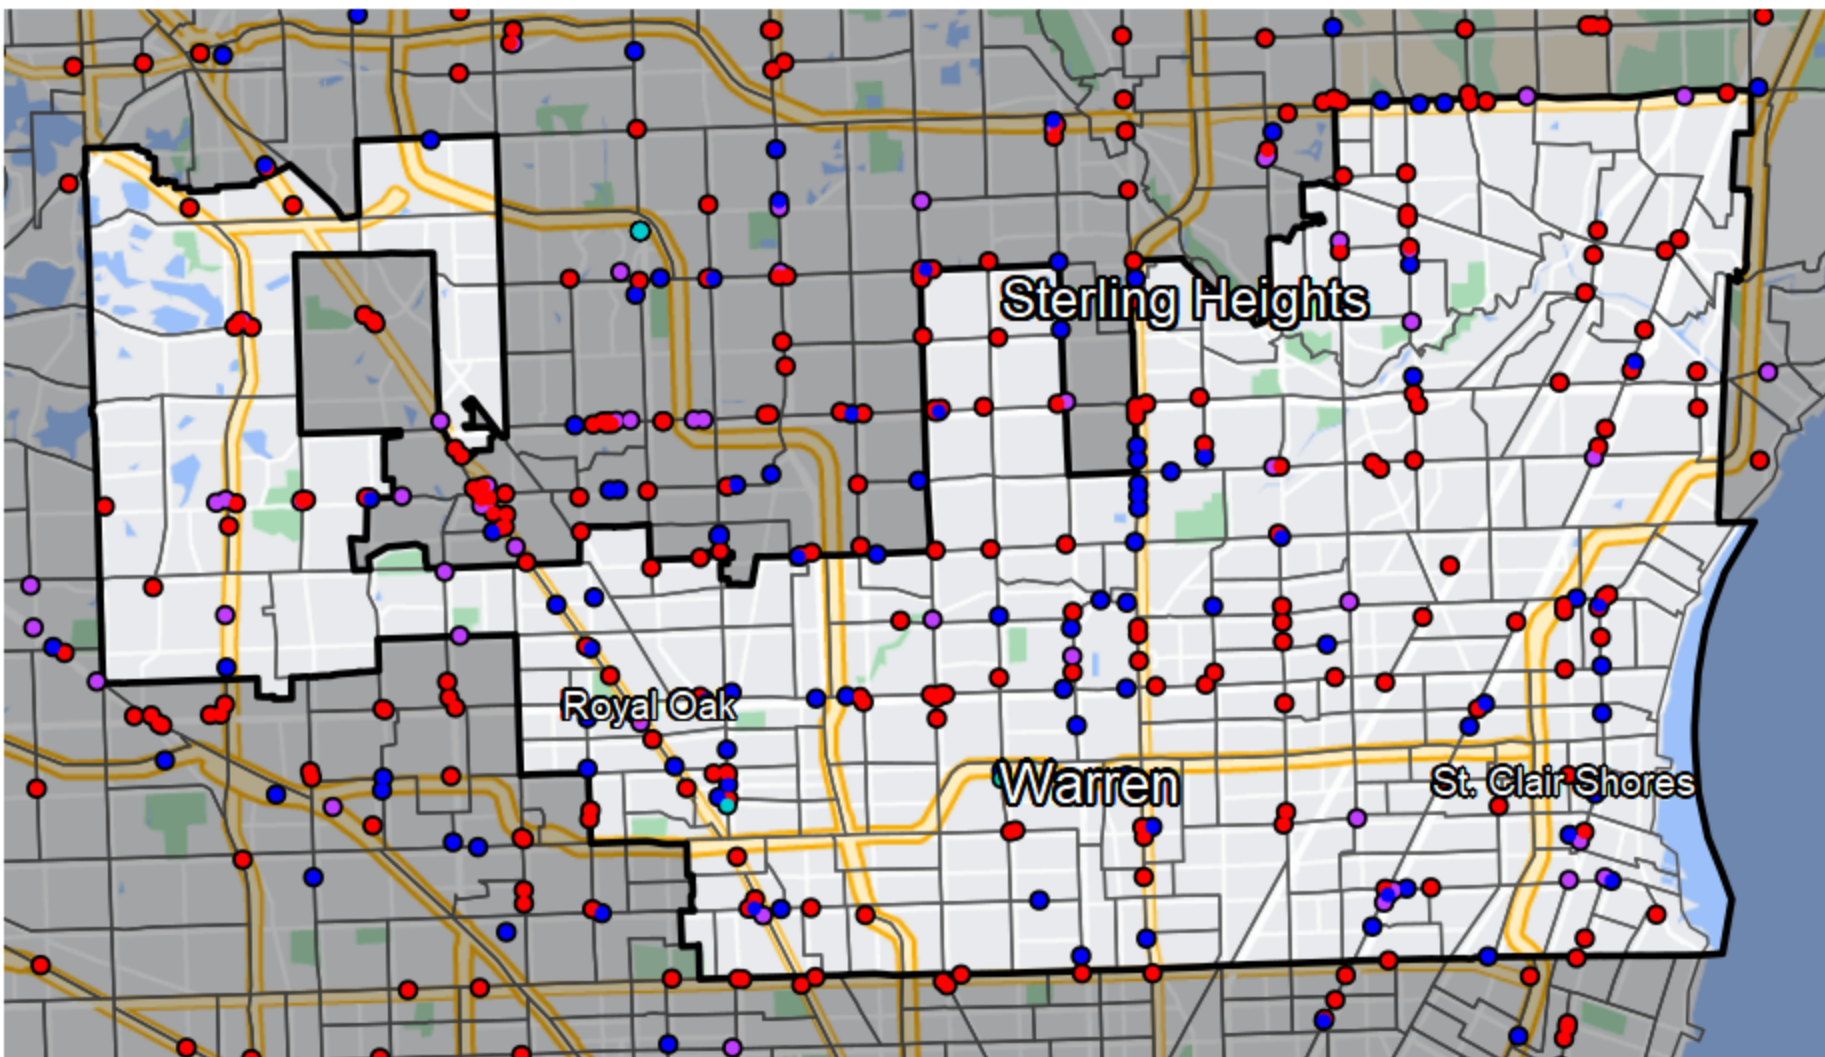

Michigan - Congressional District 9

- Financial Institutions
- Bank: 25
 - Bank, Out-of-State: 135
 - Credit Union: 67
 - Credit Union, Out-of-State: 2
- Banking Desert
- No Branches within 10 Miles of Population Center

Sources: NCUA, FDIC, UW-Madison Population Lab, CDFI, US Census, Google Maps, CUNA